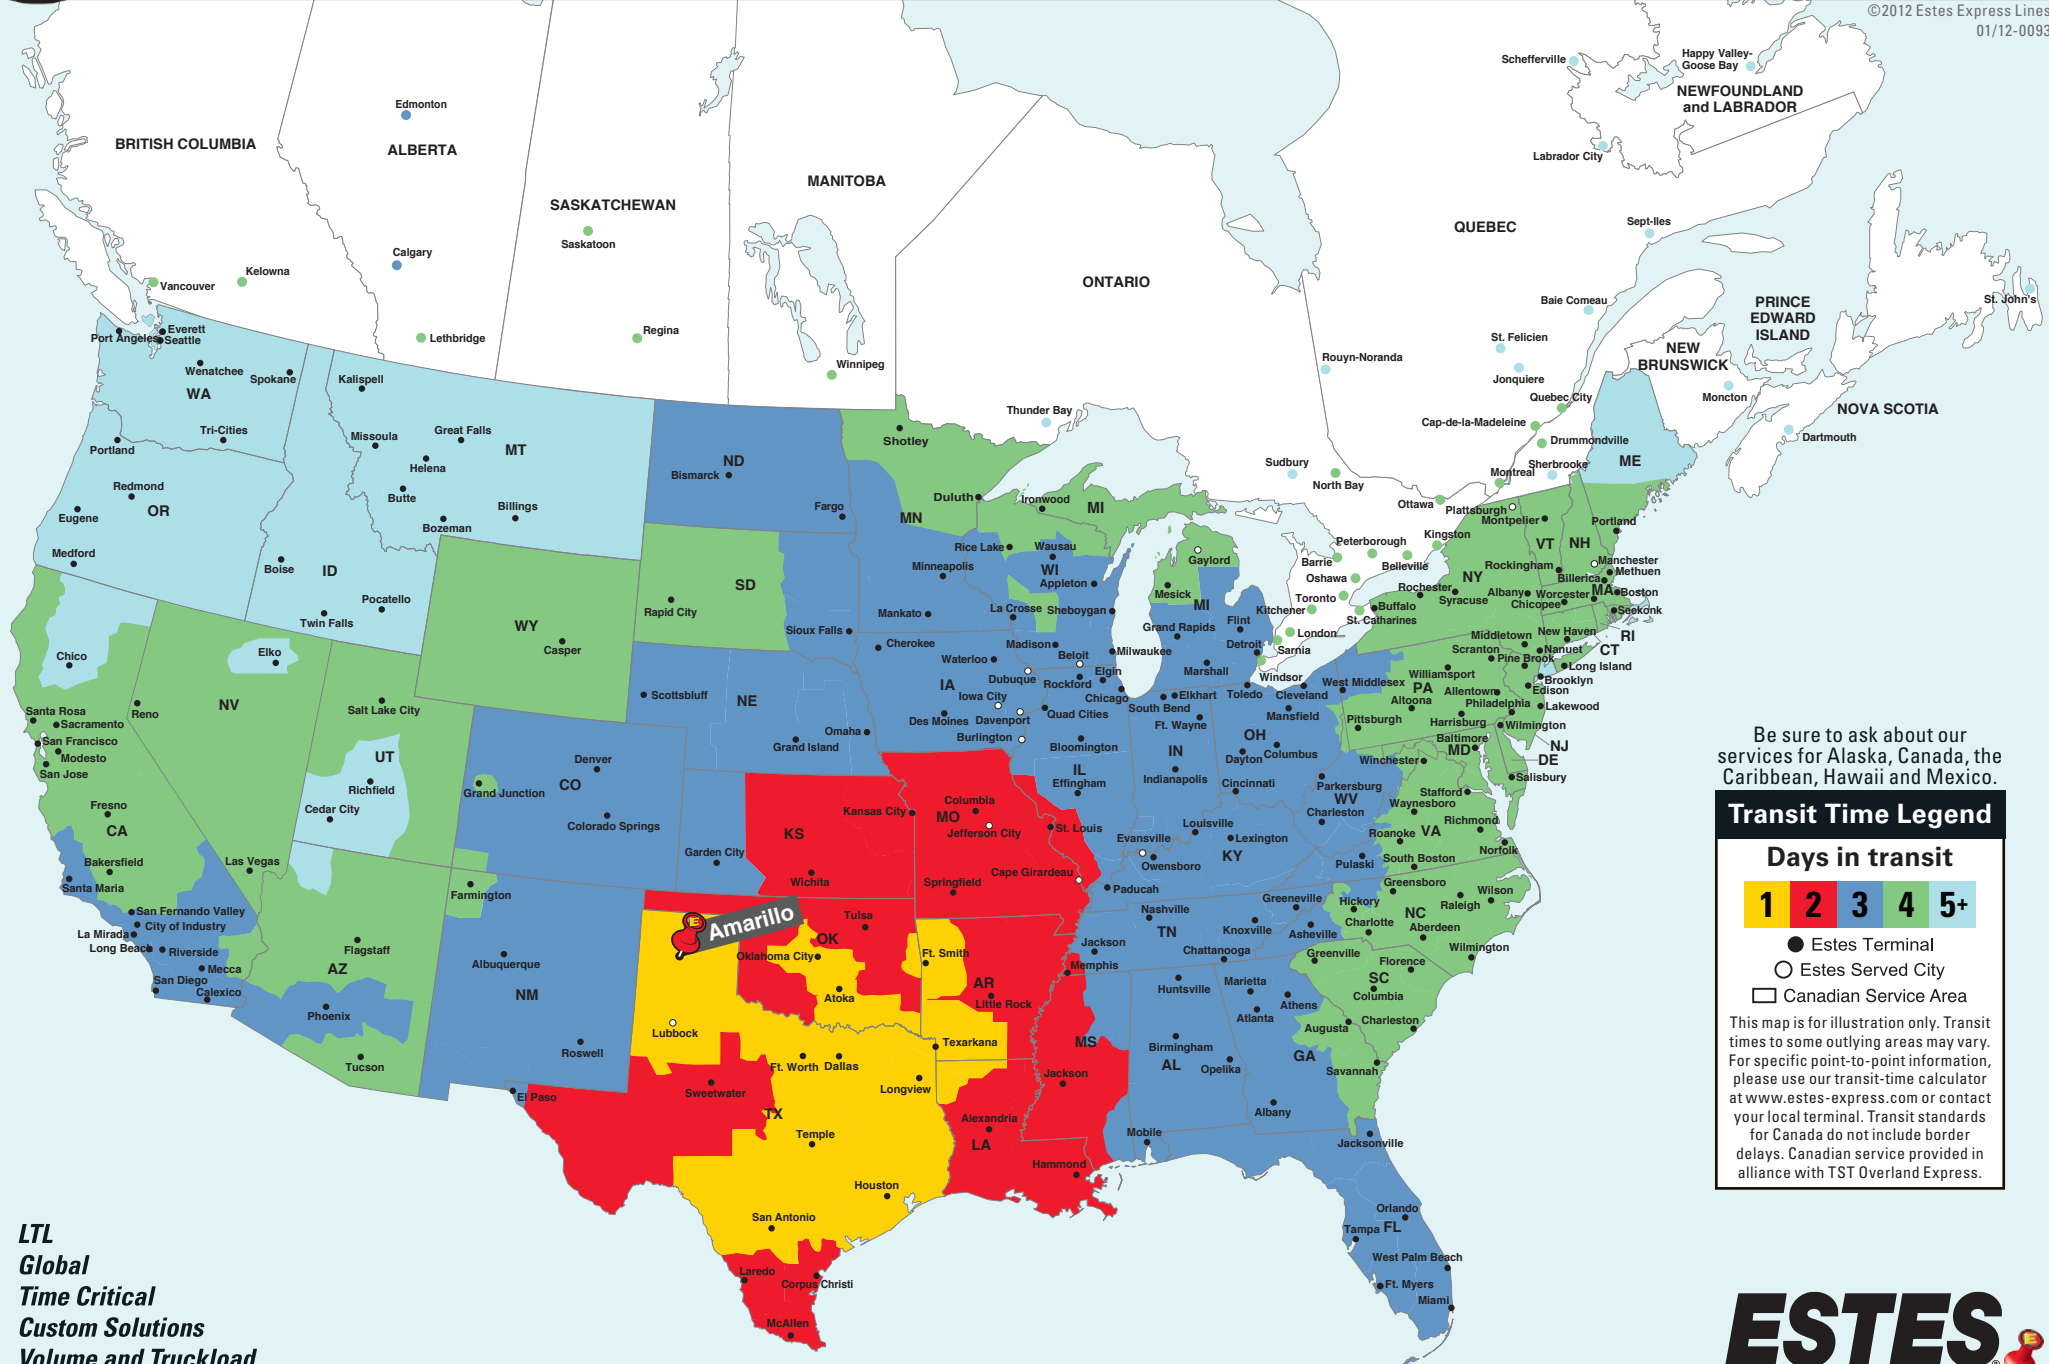

North American Coverage from Amarillo, TX

(806) 379-7239

E-mail: amarillo@estes-express.com • Phone: (806) 379-7239 • Fax: (806) 379-7249

©2012 Estes Express Lines
01/12-0093

Be sure to ask about our services for Alaska, Canada, the Caribbean, Hawaii and Mexico.

Transit Time Legend

Days in transit

- Estes Terminal
- Estes Served City
- Canadian Service Area

This map is for illustration only. Transit times to some outlying areas may vary. For specific point-to-point information, please use our transit-time calculator at www.estes-express.com or contact your local terminal. Transit standards for Canada do not include border delays. Canadian service provided in alliance with TST Overland Express.

LTL
Global
Time Critical
Custom Solutions
Volume and Truckload

(806) 379-7239 • www.estes-express.com

Service Is What Our People Deliver!