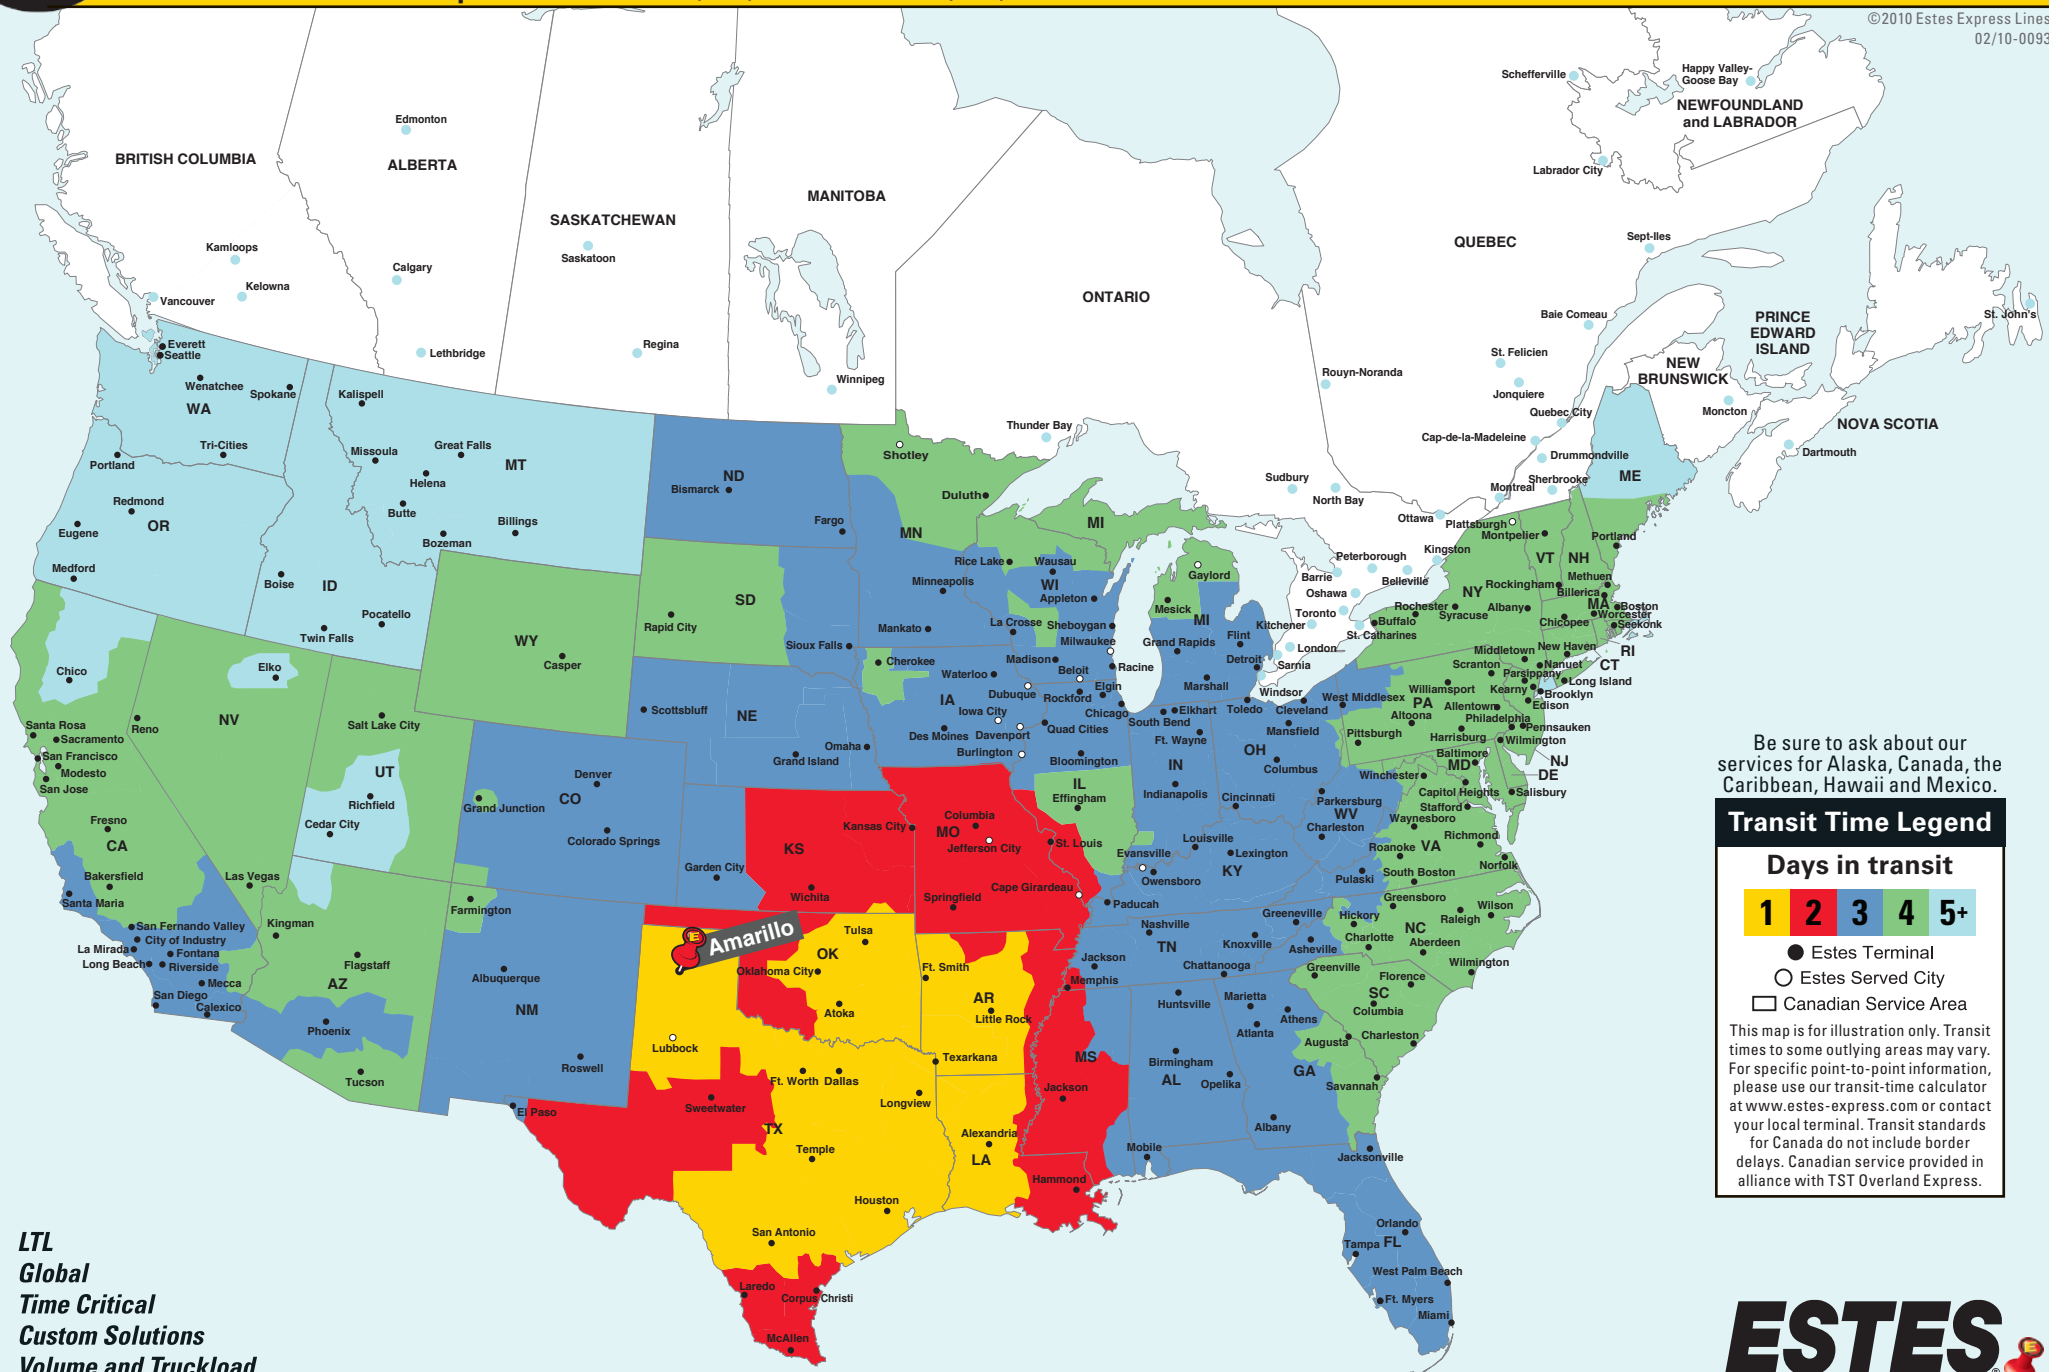

North American Coverage from Amarillo, TX

(806) 379-7239

E-mail: amarillo@estes-express.com • Phone: (806) 379-7239 • Fax: (806) 379-7249

©2010 Estes Express Lines
02/10-0093

Be sure to ask about our services for Alaska, Canada, the Caribbean, Hawaii and Mexico.

Transit Time Legend

Days in transit

- Estes Terminal
- Estes Served City
- Canadian Service Area

This map is for illustration only. Transit times to some outlying areas may vary. For specific point-to-point information, please use our transit-time calculator at www.estes-express.com or contact your local terminal. Transit standards for Canada do not include border delays. Canadian service provided in alliance with TST Overland Express.

LTL
Global
Time Critical
Custom Solutions
Volume and Truckload

(806) 379-7239 • www.estes-express.com

Service Is What Our People Deliver!®