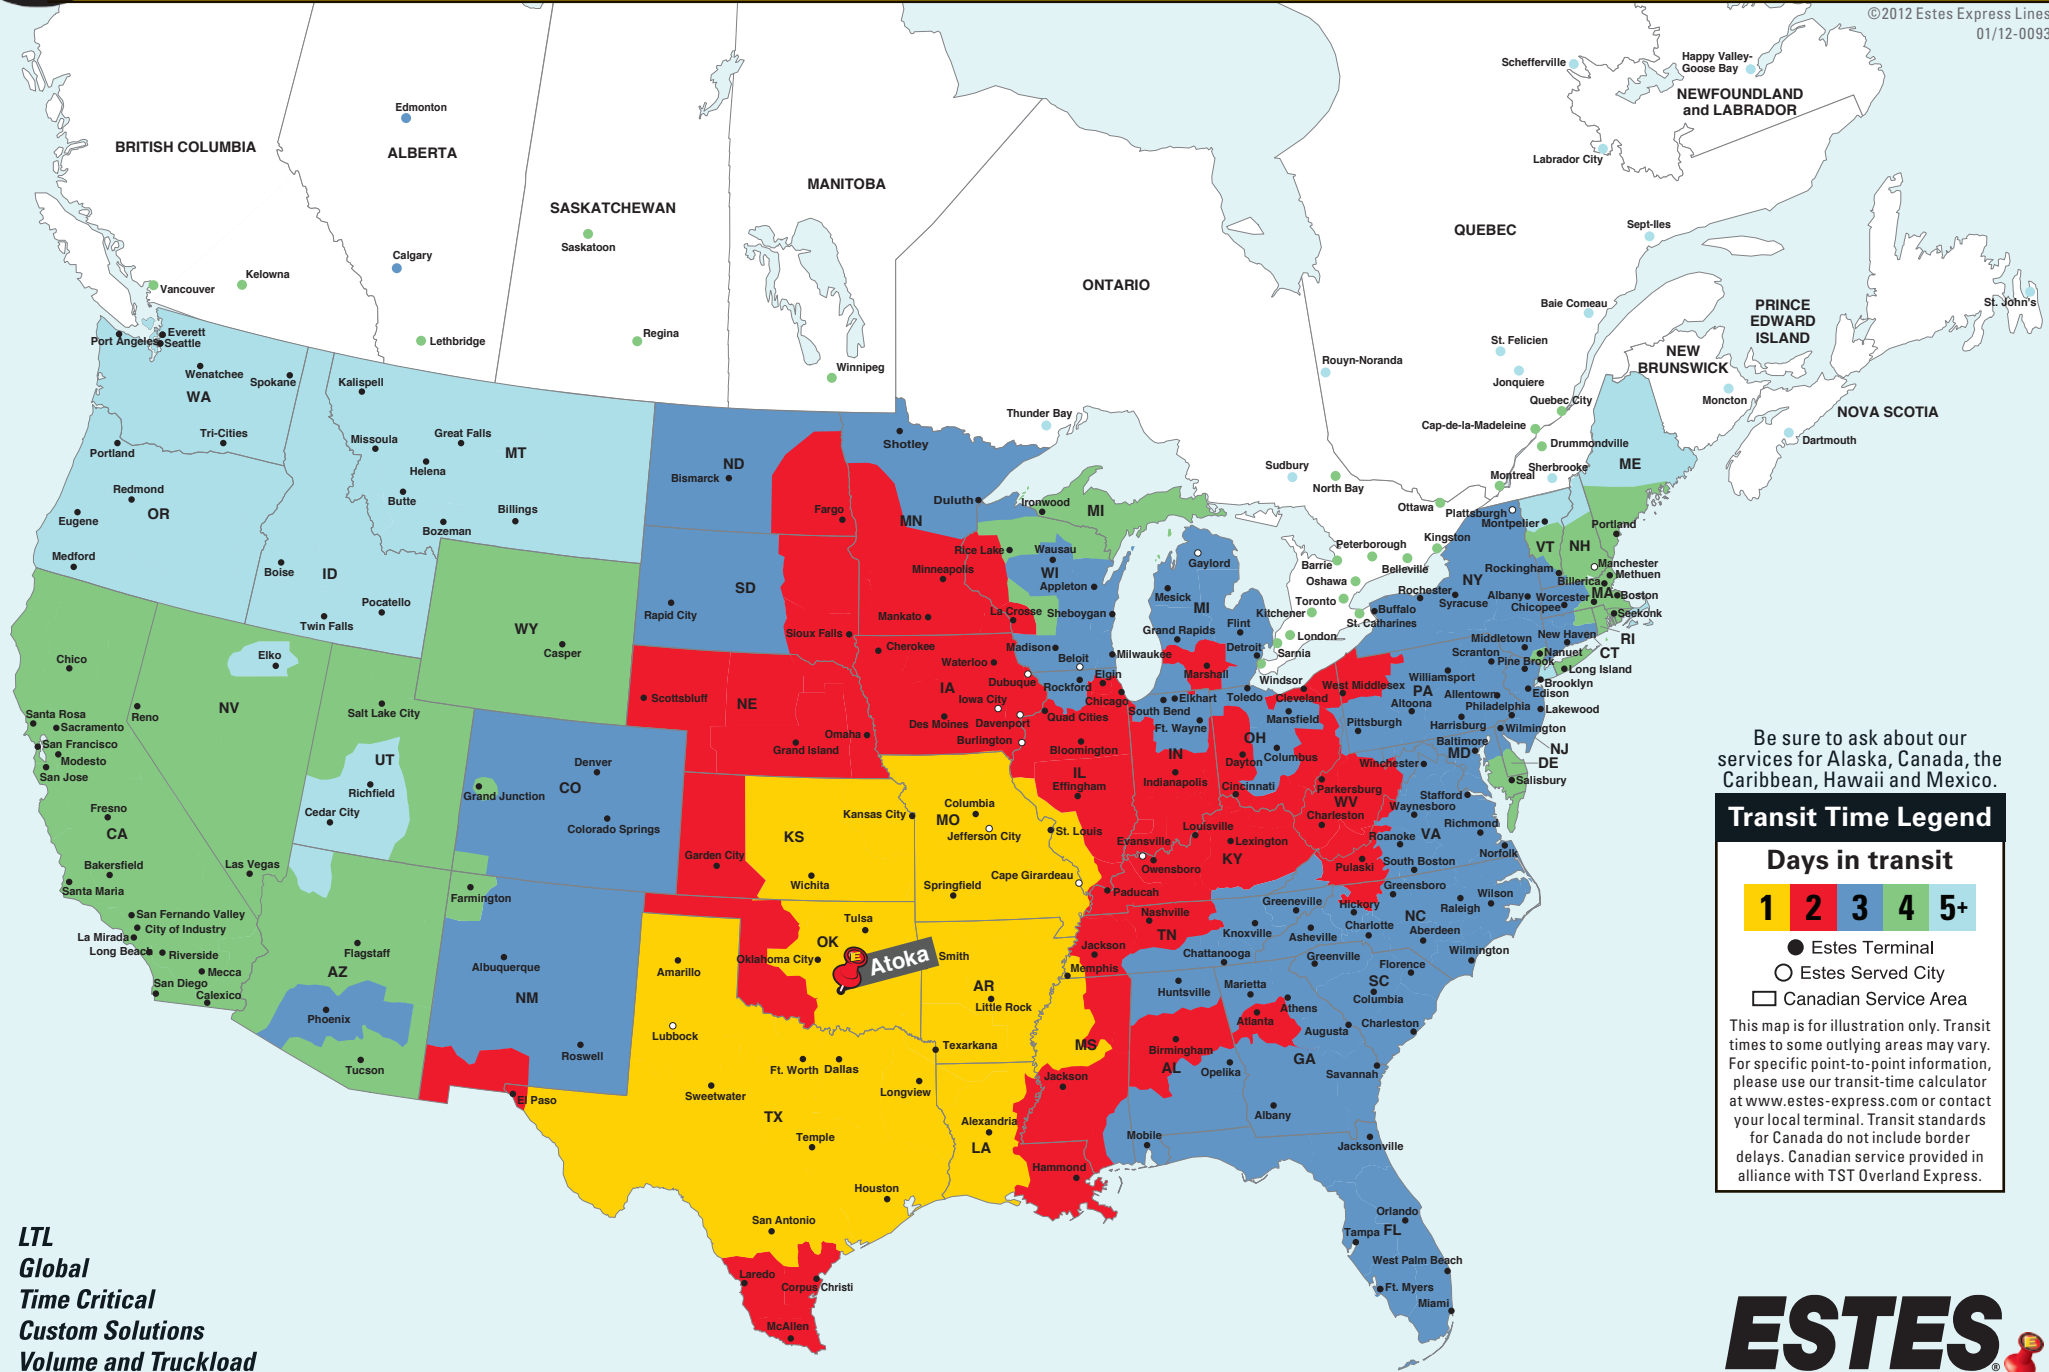

North American Coverage from Atoka,OK

(580) 364-0624

E-mail: atoka@estes-express.com • Phone: (580) 364-0624 • Fax: (580) 364-0649

©2012 Estes Express Lines
01/12-0093

Be sure to ask about our services for Alaska, Canada, the Caribbean, Hawaii and Mexico.

Transit Time Legend

Days in transit

- Estes Terminal
- Estes Served City
- Canadian Service Area

This map is for illustration only. Transit times to some outlying areas may vary. For specific point-to-point information, please use our transit-time calculator at www.estes-express.com or contact your local terminal. Transit standards for Canada do not include border delays. Canadian service provided in alliance with TST Overland Express.

LTL
Global
Time Critical
Custom Solutions
Volume and Truckload

(580) 364-0624 • www.estes-express.com

Service Is What Our People Deliver!®