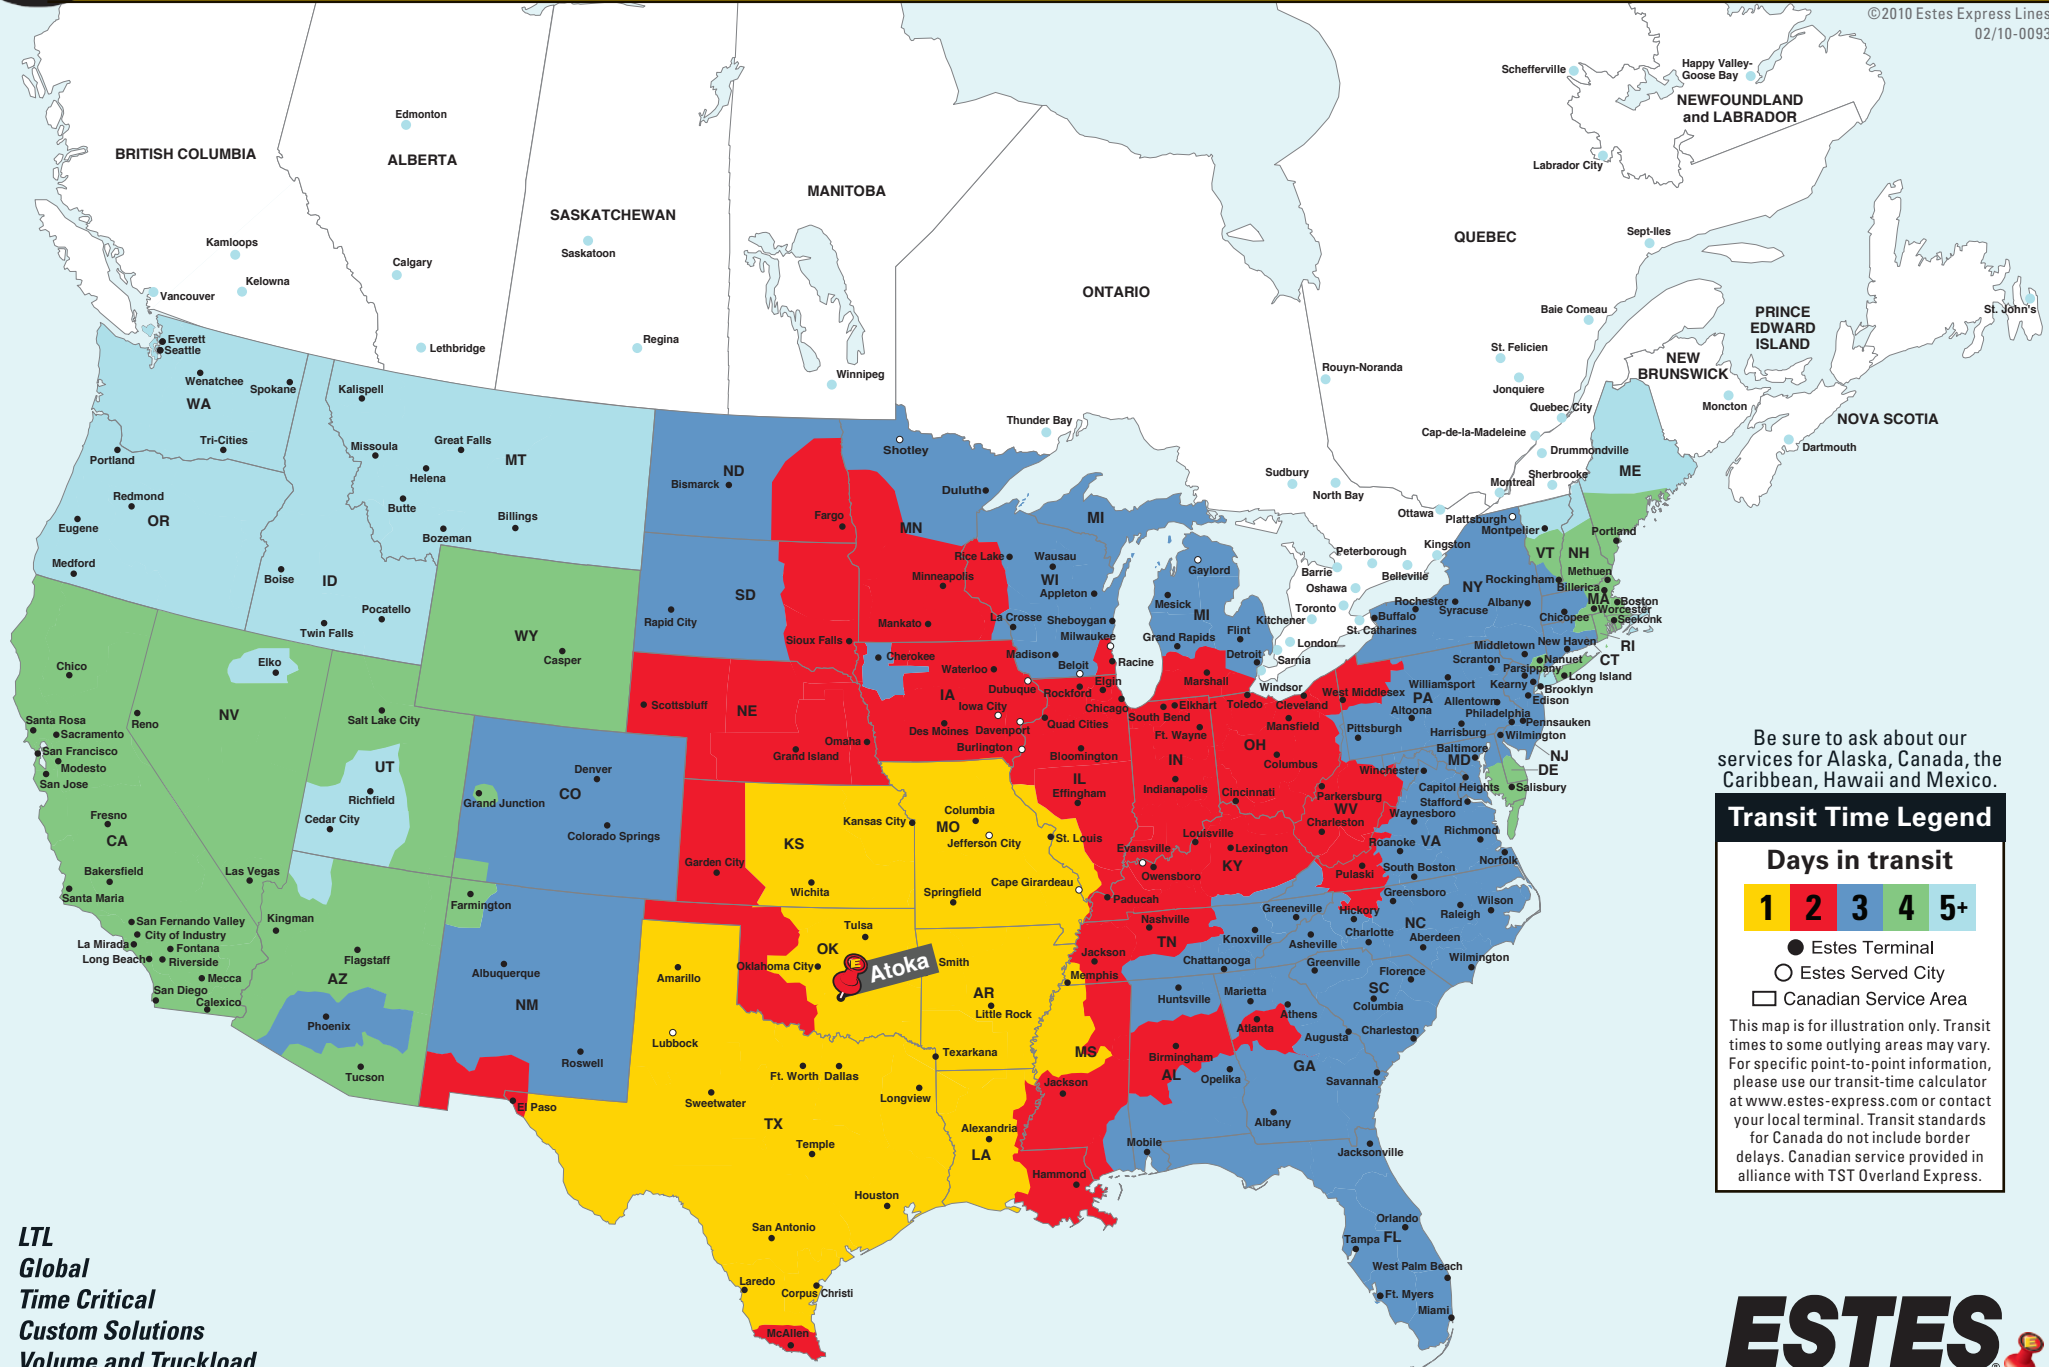

North American Coverage from Atoka,OK

(580) 364-0624

E-mail: atoka@estes-express.com • Phone: (580) 364-0624 • Fax: (580) 364-0649

©2010 Estes Express Lines
02/10-0093

Be sure to ask about our services for Alaska, Canada, the Caribbean, Hawaii and Mexico.

Transit Time Legend

Days in transit

- Estes Terminal
- Estes Served City
- Canadian Service Area

This map is for illustration only. Transit times to some outlying areas may vary. For specific point-to-point information, please use our transit-time calculator at www.estes-express.com or contact your local terminal. Transit standards for Canada do not include border delays. Canadian service provided in alliance with TST Overland Express.

LTL
Global
Time Critical
Custom Solutions
Volume and Truckload

(580) 364-0624 • www.estes-express.com

Service Is What Our People Deliver!®