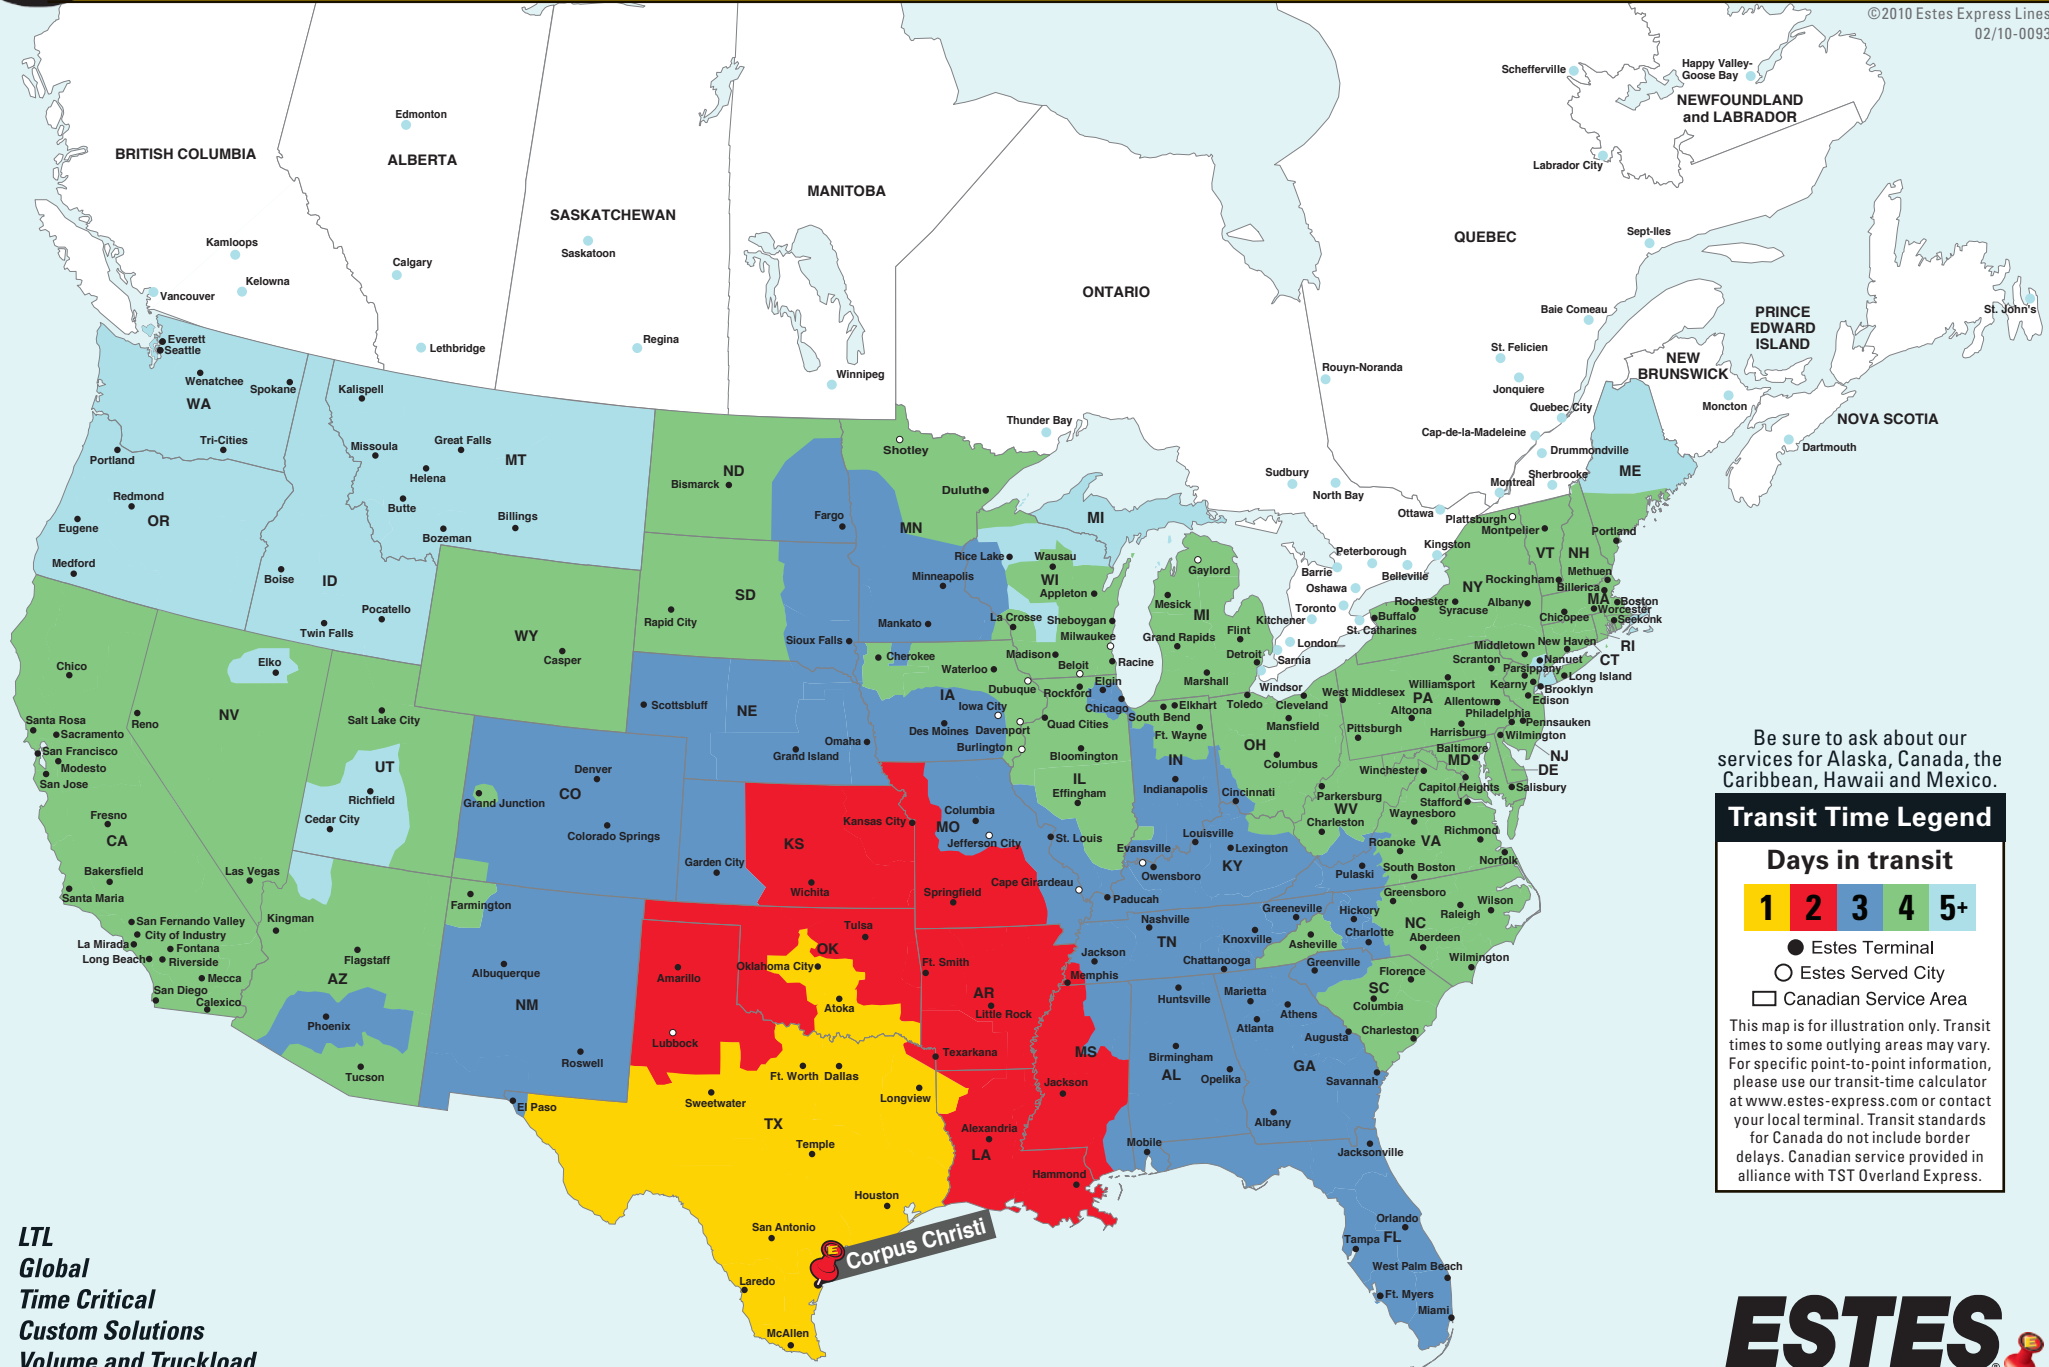

North American Coverage from Corpus Christi, TX

(361) 882-8837

E-mail: corpuschristi@estes-express.com • Phone: (361) 882-8837 • Fax: (361) 882-8891

©2010 Estes Express Lines
02/10-0093

Be sure to ask about our services for Alaska, Canada, the Caribbean, Hawaii and Mexico.

Transit Time Legend

Days in transit

- Estes Terminal
- Estes Served City
- Canadian Service Area

This map is for illustration only. Transit times to some outlying areas may vary. For specific point-to-point information, please use our transit-time calculator at www.estes-express.com or contact your local terminal. Transit standards for Canada do not include border delays. Canadian service provided in alliance with TST Overland Express.

LTL
Global
Time Critical
Custom Solutions
Volume and Truckload

(361) 882-8837 • www.estes-express.com

Service Is What Our People Deliver!®