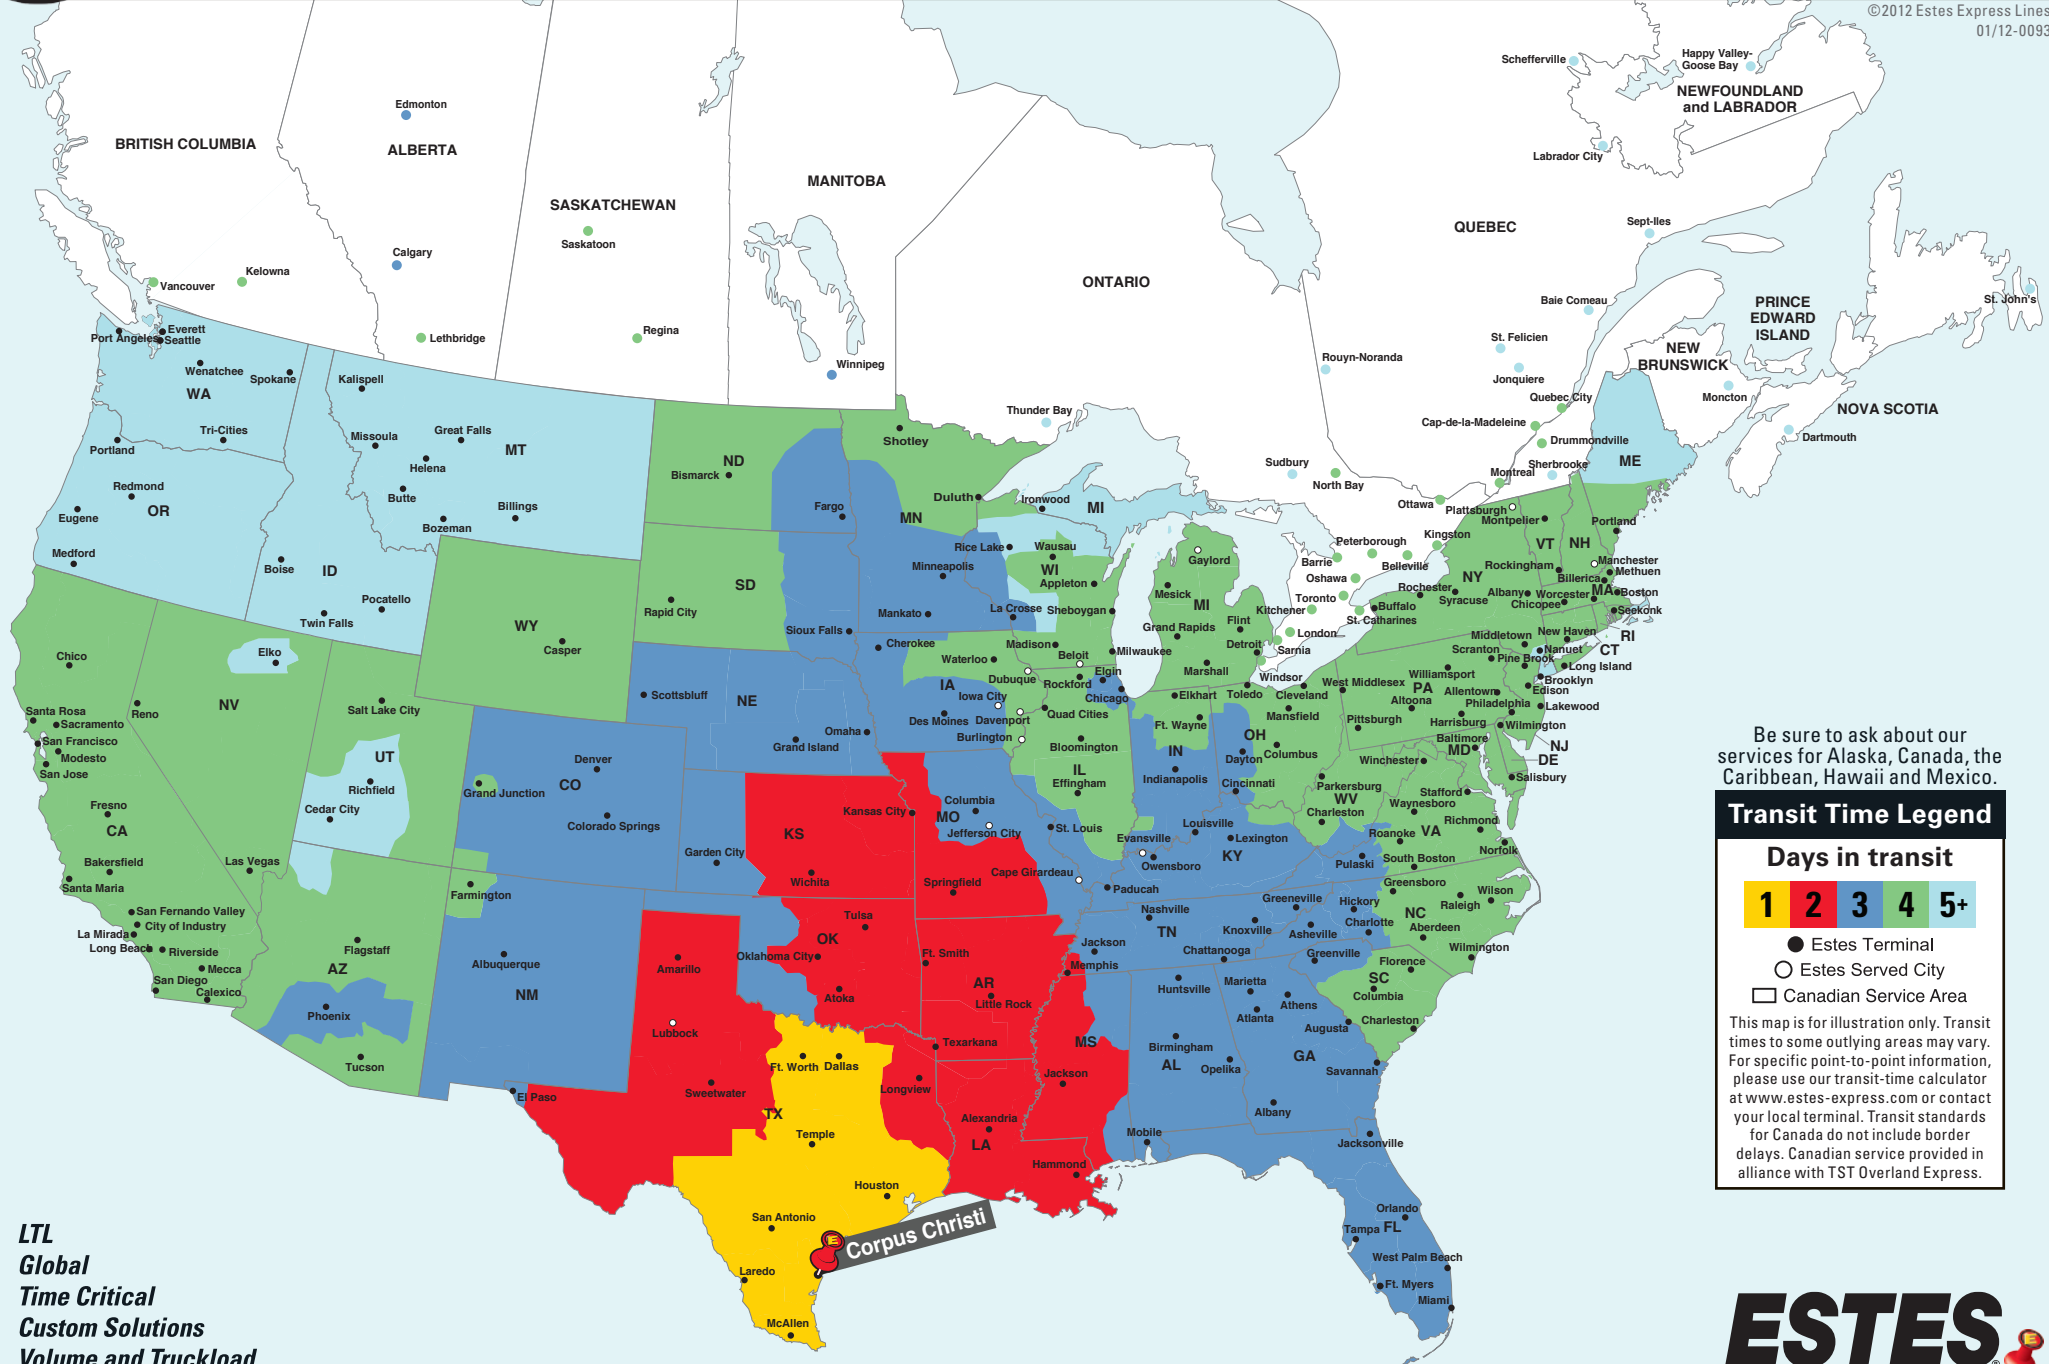

North American Coverage from Corpus Christi, TX

(361) 882-8837

E-mail: corpuschristi@estes-express.com • Phone: (361) 882-8837 • Fax: (361) 882-8891

©2012 Estes Express Lines
01/12-0093

Be sure to ask about our services for Alaska, Canada, the Caribbean, Hawaii and Mexico.

Transit Time Legend

Days in transit

- Estes Terminal
- Estes Served City
- Canadian Service Area

This map is for illustration only. Transit times to some outlying areas may vary. For specific point-to-point information, please use our transit-time calculator at www.estes-express.com or contact your local terminal. Transit standards for Canada do not include border delays. Canadian service provided in alliance with TST Overland Express.

LTL
Global
Time Critical
Custom Solutions
Volume and Truckload

(361) 882-8837 • www.estes-express.com

Service Is What Our People Deliver!®