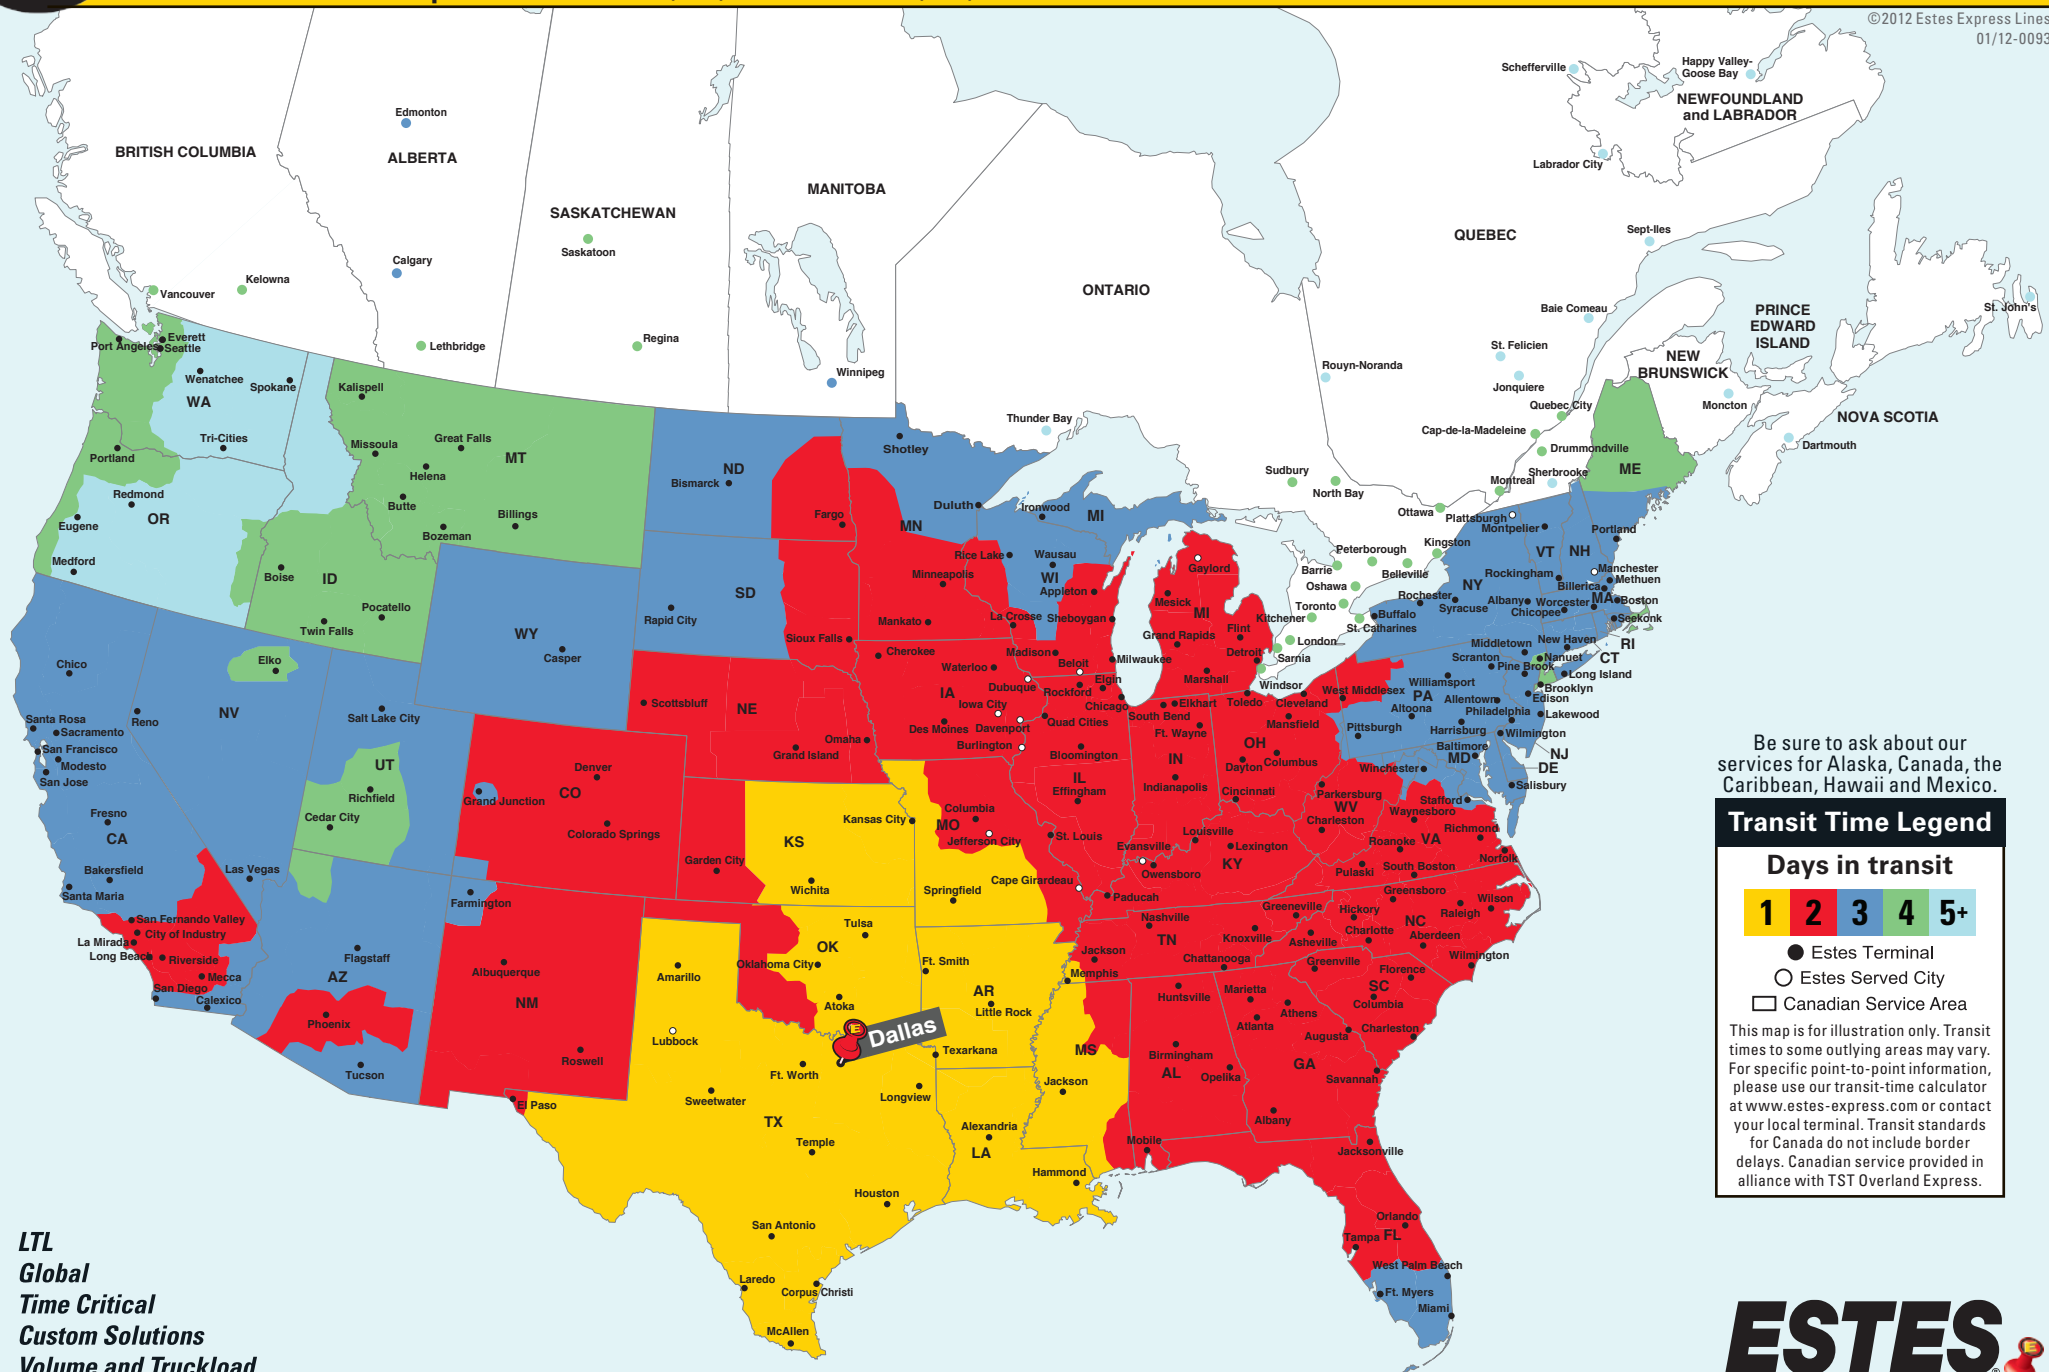

North American Coverage from Dallas, TX

(214) 678-9911

E-mail: dallas@estes-express.com • Phone: (214) 678-9911 • Fax: (214) 678-9876

©2012 Estes Express Lines
01/12-0093

Be sure to ask about our services for Alaska, Canada, the Caribbean, Hawaii and Mexico.

Transit Time Legend

Days in transit

- Estes Terminal
- Estes Served City
- Canadian Service Area

This map is for illustration only. Transit times to some outlying areas may vary. For specific point-to-point information, please use our transit-time calculator at www.estes-express.com or contact your local terminal. Transit standards for Canada do not include border delays. Canadian service provided in alliance with TST Overland Express.

LTL
Global
Time Critical
Custom Solutions
Volume and Truckload

(214) 678-9911 • www.estes-express.com

Service Is What Our People Deliver!®