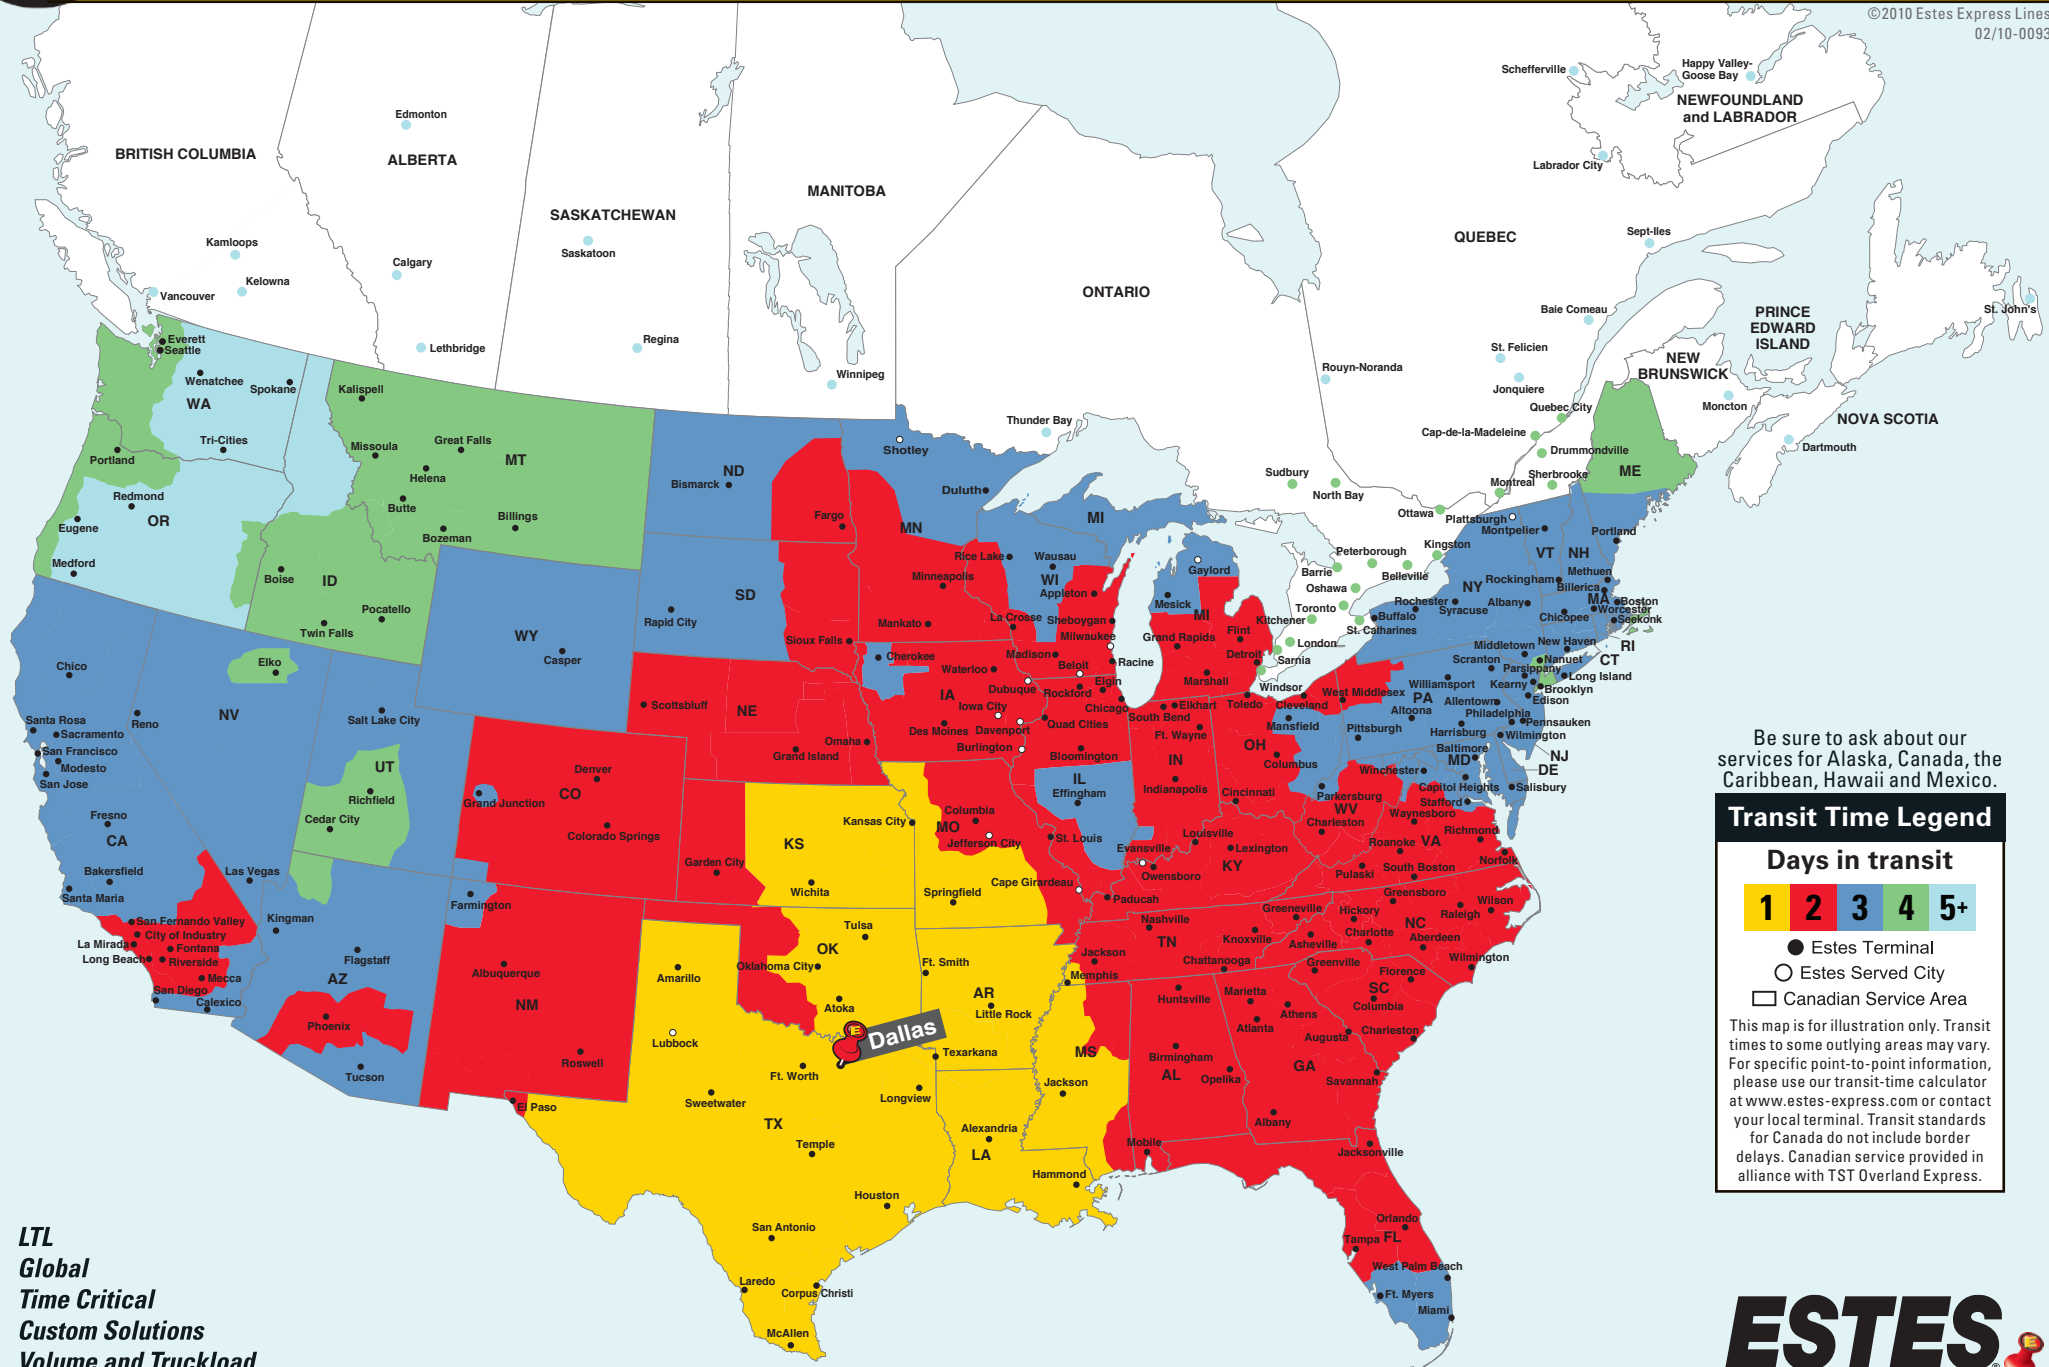

Be sure to ask about our services for Alaska, Canada, the Caribbean, Hawaii and Mexico.

### Transit Time Legend

#### Days in transit

- Estes Terminal
- Estes Served City
- Canadian Service Area

This map is for illustration only. Transit times to some outlying areas may vary. For specific point-to-point information, please use our transit-time calculator at [www.estes-express.com](http://www.estes-express.com) or contact your local terminal. Transit standards for Canada do not include border delays. Canadian service provided in alliance with TST Overland Express.