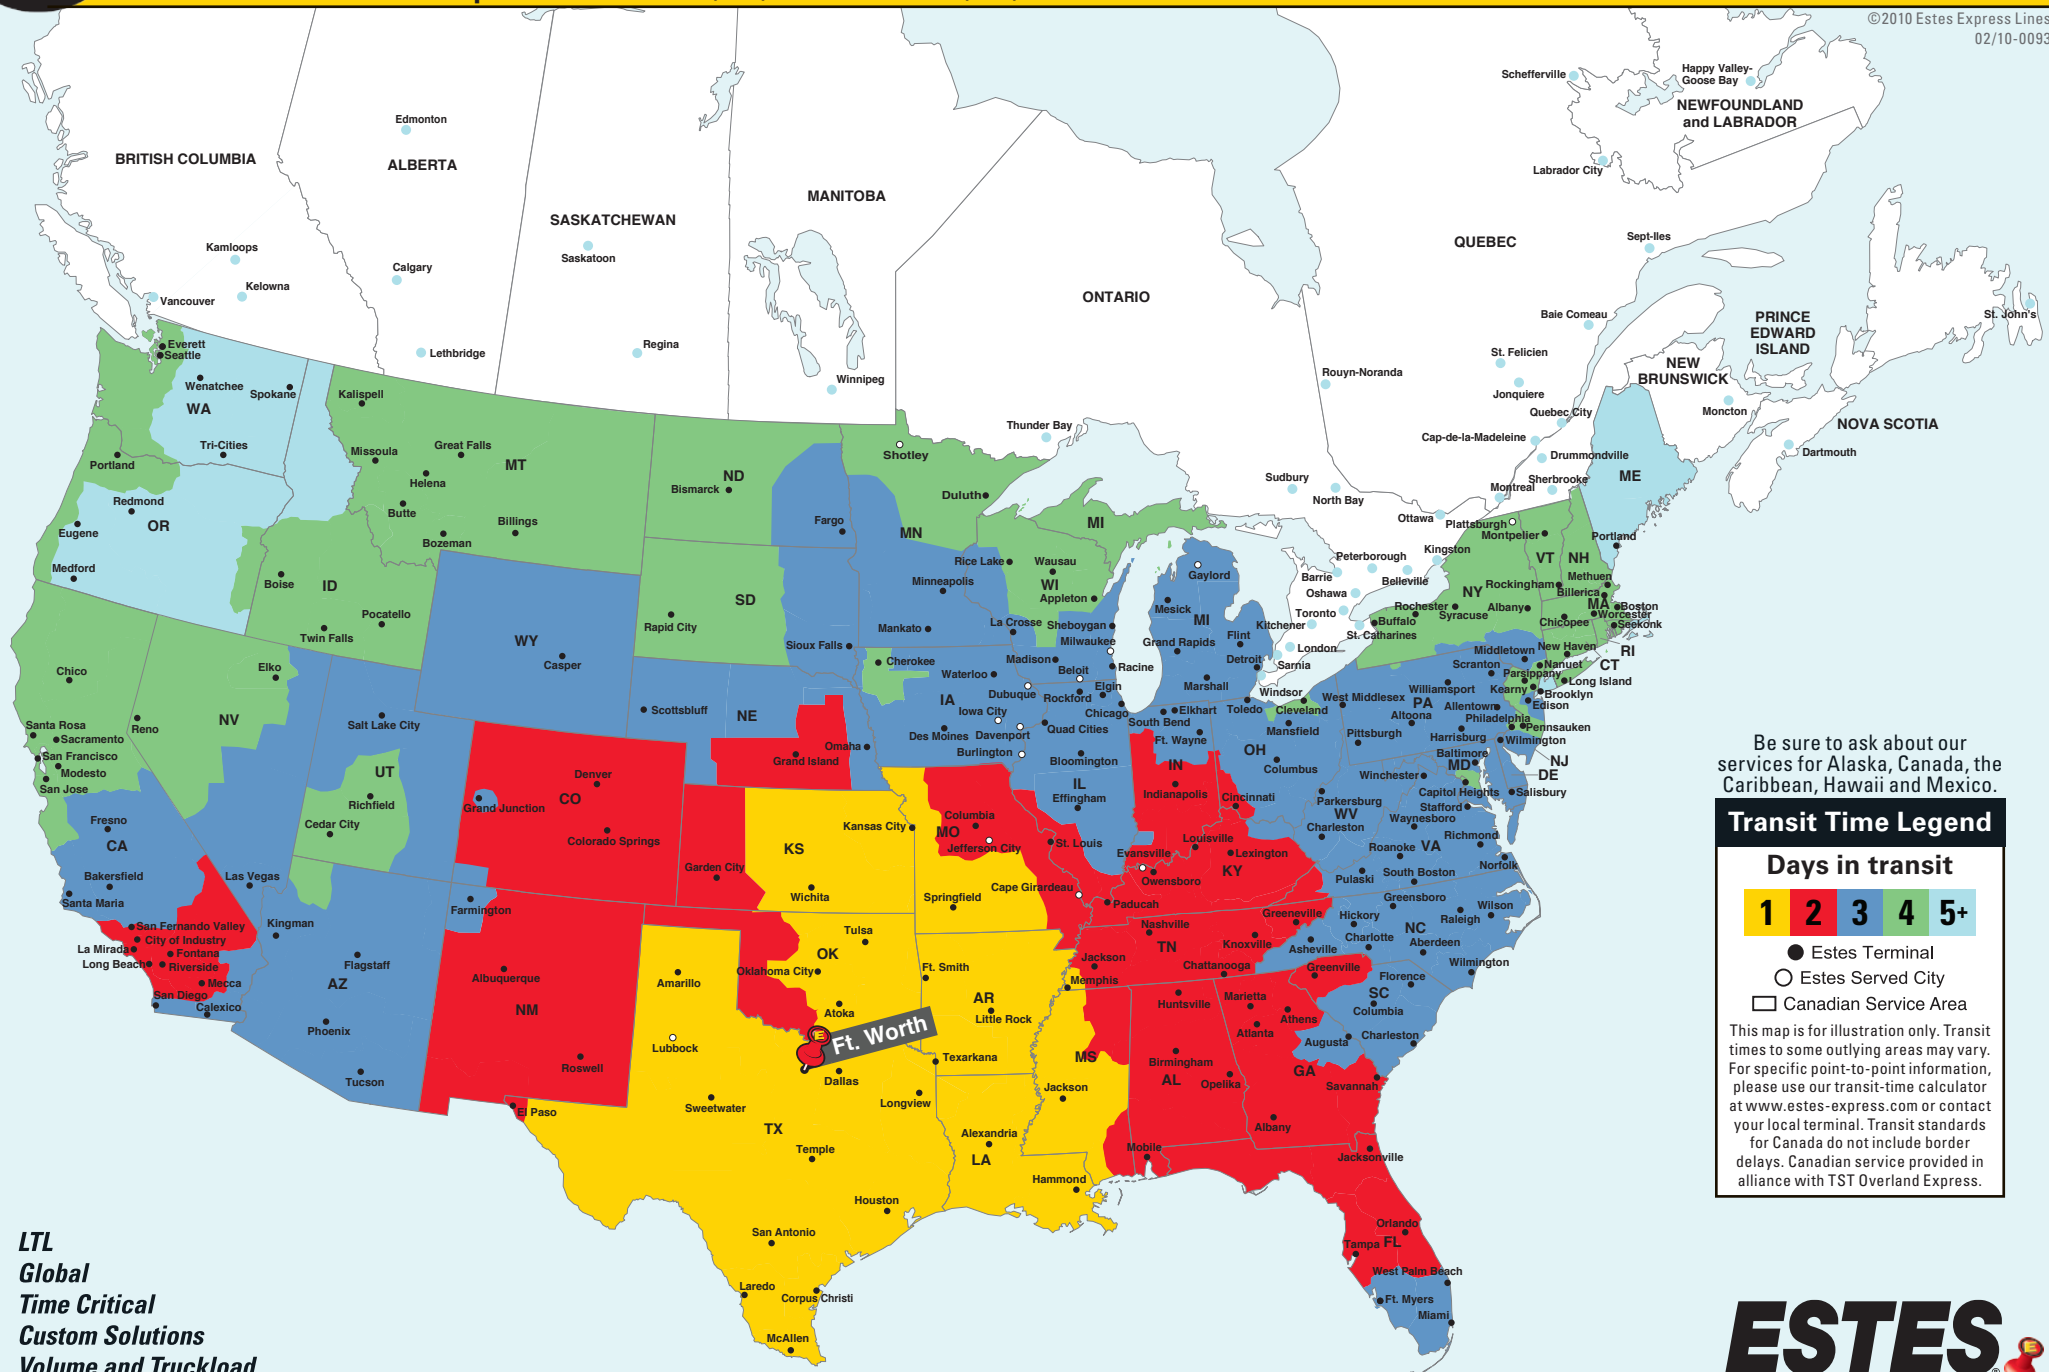

North American Coverage from Fort Worth, TX

(817) 334-0265

E-mail: fortworth@estes-express.com • Phone: (817) 334-0265 • Fax: (817) 334-0440

©2010 Estes Express Lines
02/10-0093

Be sure to ask about our services for Alaska, Canada, the Caribbean, Hawaii and Mexico.

Transit Time Legend

Days in transit

- Estes Terminal
- Estes Served City
- Canadian Service Area

This map is for illustration only. Transit times to some outlying areas may vary. For specific point-to-point information, please use our transit-time calculator at www.estes-express.com or contact your local terminal. Transit standards for Canada do not include border delays. Canadian service provided in alliance with TST Overland Express.

LTL
Global
Time Critical
Custom Solutions
Volume and Truckload

(817) 334-0265 • www.estes-express.com

Service Is What Our People Deliver!®