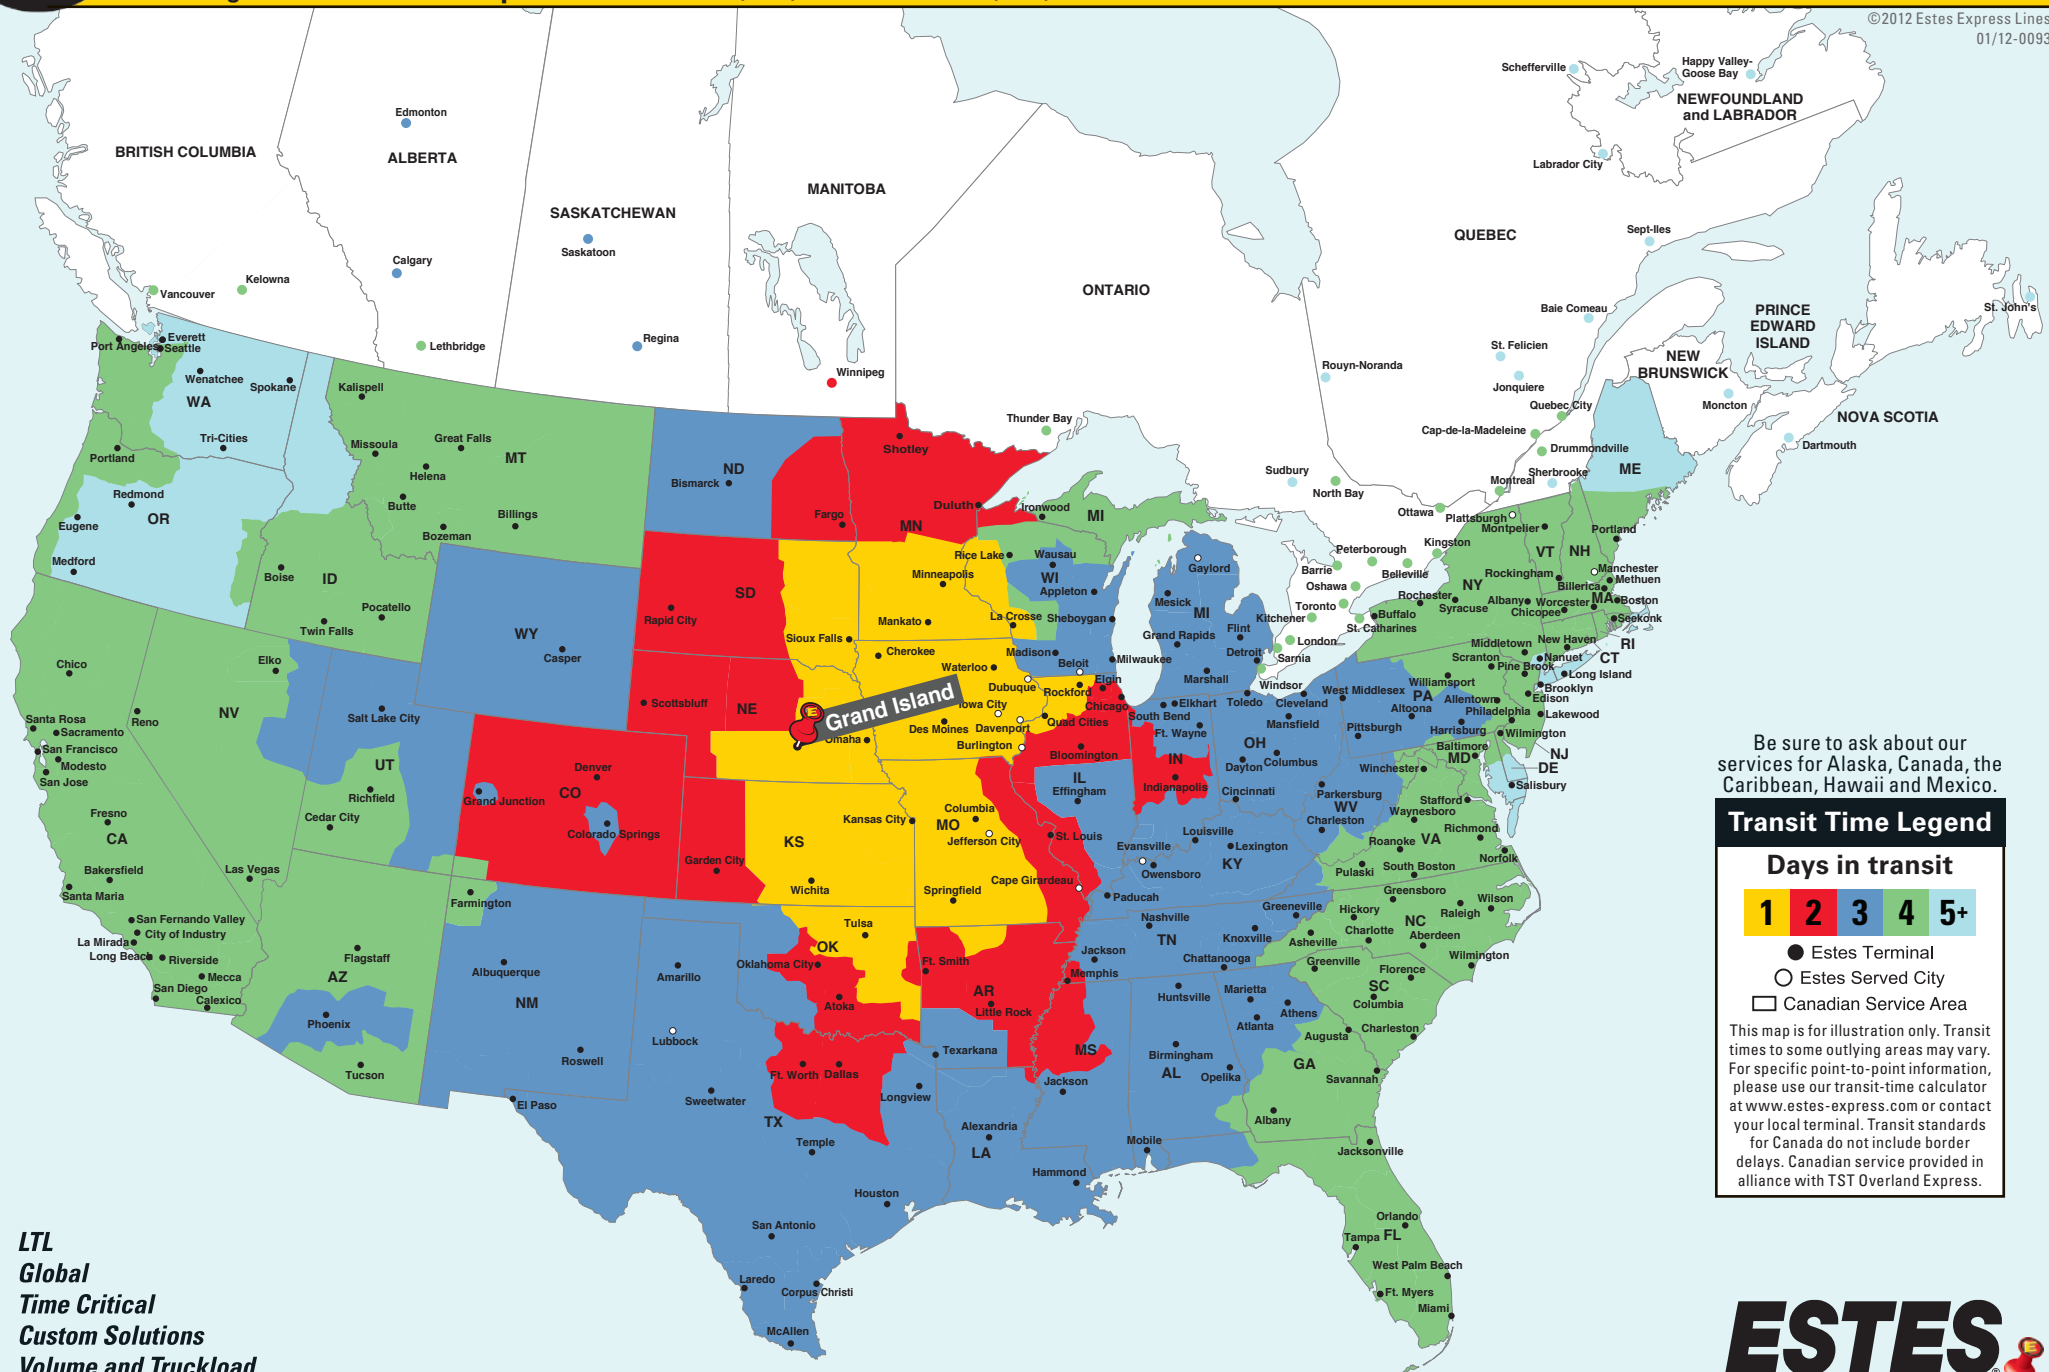

Be sure to ask about our services for Alaska, Canada, the Caribbean, Hawaii and Mexico.

### Transit Time Legend

#### Days in transit

● Estes Terminal

○ Estes Served City

□ Canadian Service Area

This map is for illustration only. Transit times to some outlying areas may vary. For specific point-to-point information, please use our transit-time calculator at [www.estes-express.com](http://www.estes-express.com) or contact your local terminal. Transit standards for Canada do not include border delays. Canadian service provided in alliance with TST Overland Express.

**LTL**  
**Global**  
**Time Critical**  
**Custom Solutions**  
**Volume and Truckload**

(308) 382-0673 • [www.estes-express.com](http://www.estes-express.com)

Service Is What Our People Deliver!®