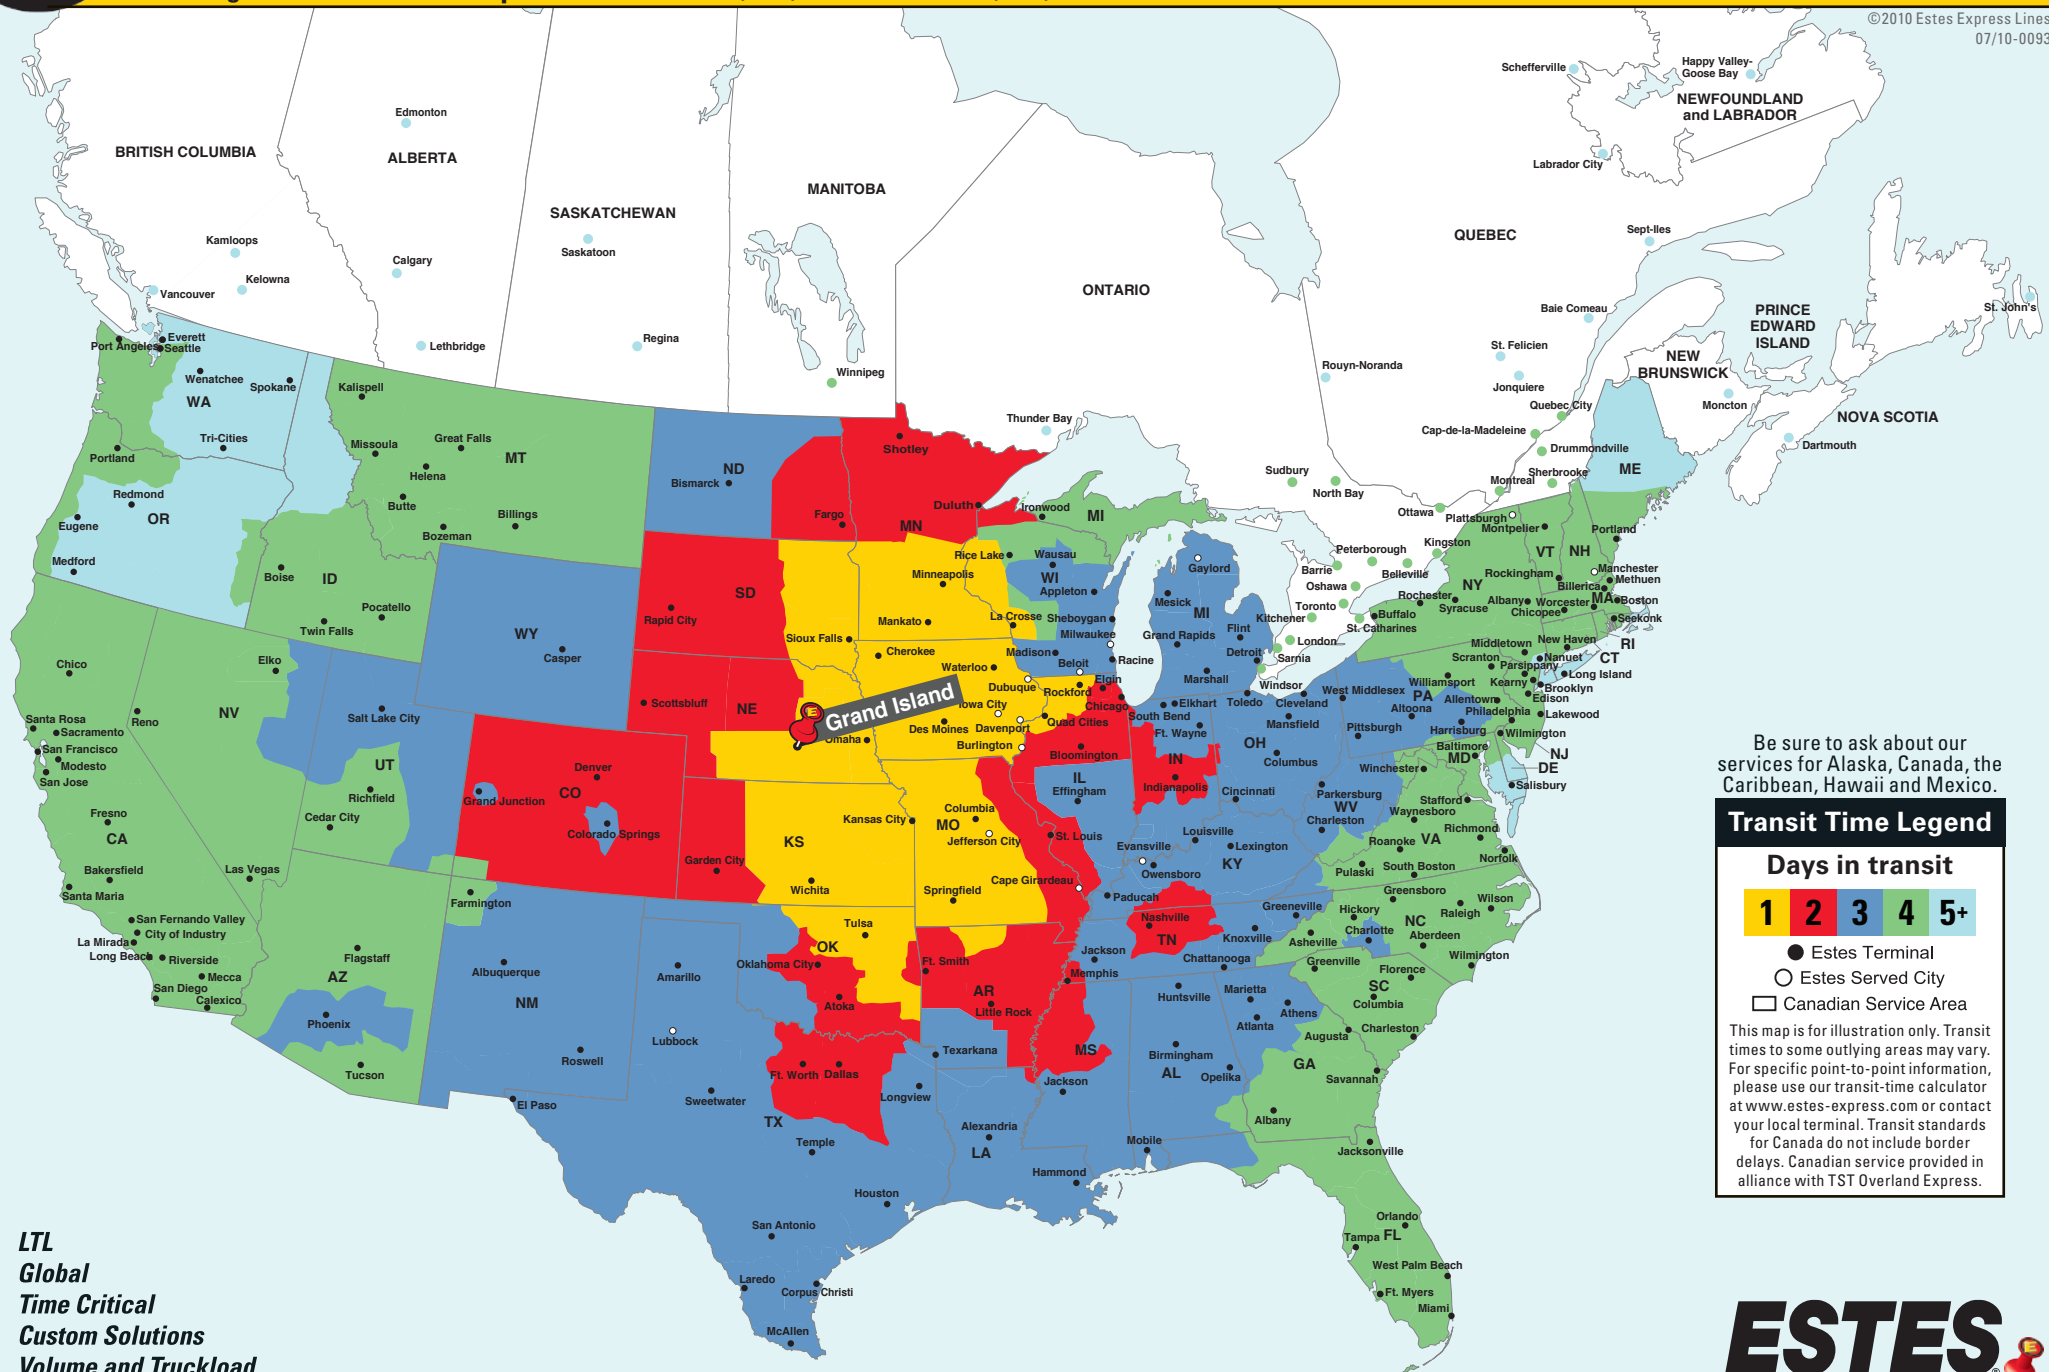

Be sure to ask about our services for Alaska, Canada, the Caribbean, Hawaii and Mexico.

### Transit Time Legend

#### Days in transit

- Estes Terminal
- Estes Served City
- Canadian Service Area

This map is for illustration only. Transit times to some outlying areas may vary. For specific point-to-point information, please use our transit-time calculator at [www.estes-express.com](http://www.estes-express.com) or contact your local terminal. Transit standards for Canada do not include border delays. Canadian service provided in alliance with TST Overland Express.

**LTL**  
**Global**  
**Time Critical**  
**Custom Solutions**  
**Volume and Truckload**

(308) 382-0673 • [www.estes-express.com](http://www.estes-express.com)

*Service Is What Our People Deliver!*