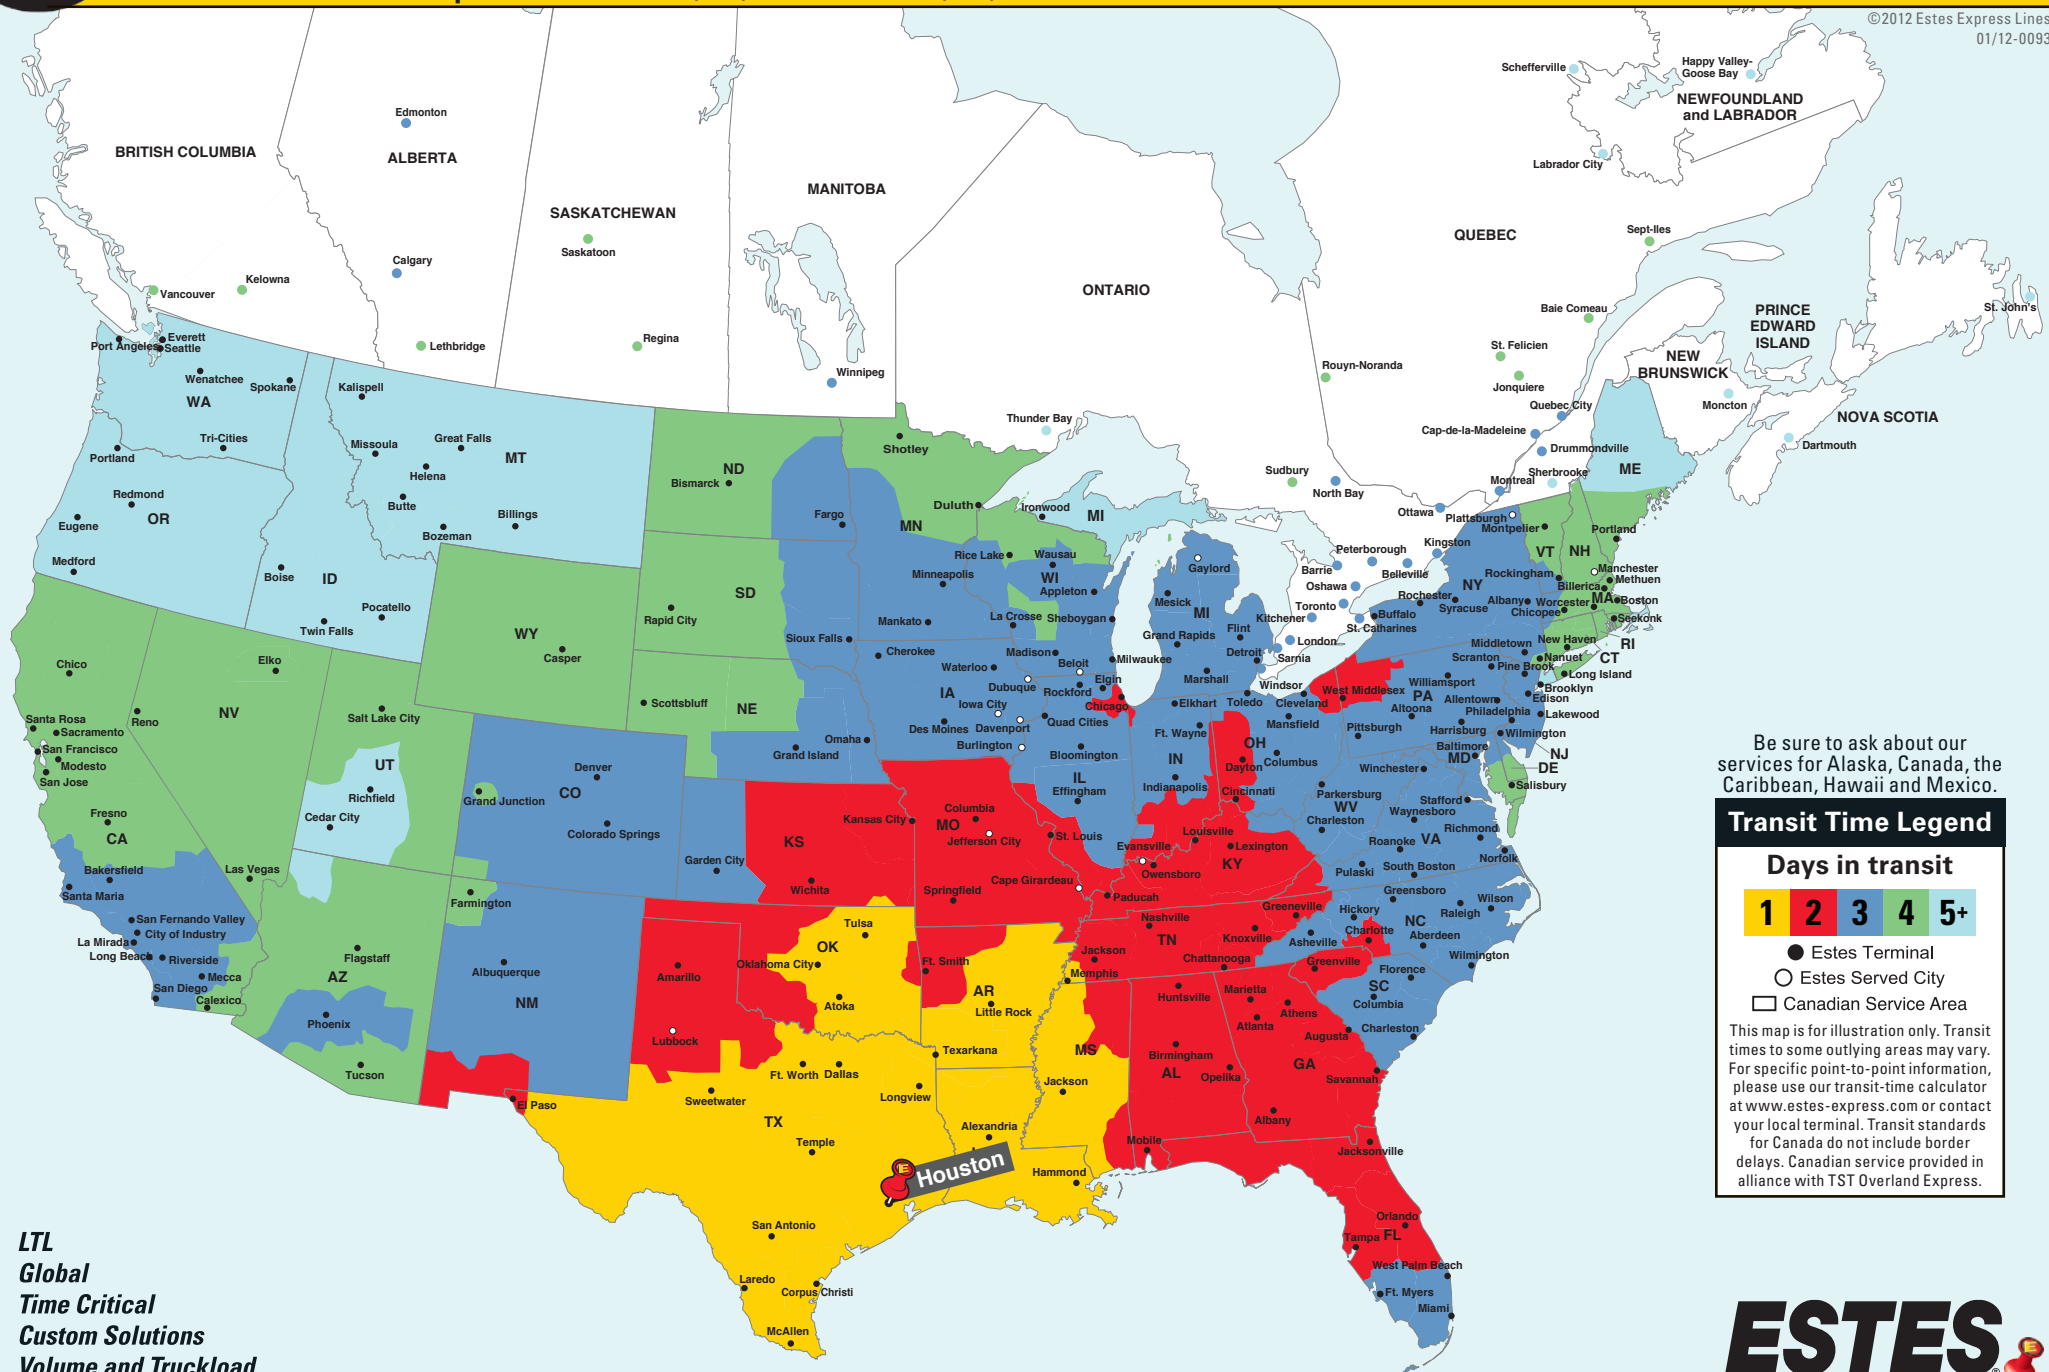

North American Coverage from Houston, TX

(713) 491-3777

E-mail: houston@estes-express.com • Phone: (713) 491-3777 • Fax: (713) 491-3807

©2012 Estes Express Lines
01/12-0093

Be sure to ask about our services for Alaska, Canada, the Caribbean, Hawaii and Mexico.

Transit Time Legend

Days in transit

● Estes Terminal

○ Estes Served City

□ Canadian Service Area

This map is for illustration only. Transit times to some outlying areas may vary. For specific point-to-point information, please use our transit-time calculator at www.estes-express.com or contact your local terminal. Transit standards for Canada do not include border delays. Canadian service provided in alliance with TST Overland Express.

LTL
Global
Time Critical
Custom Solutions
Volume and Truckload

(713) 491-3777 • www.estes-express.com

Service Is What Our People Deliver!®