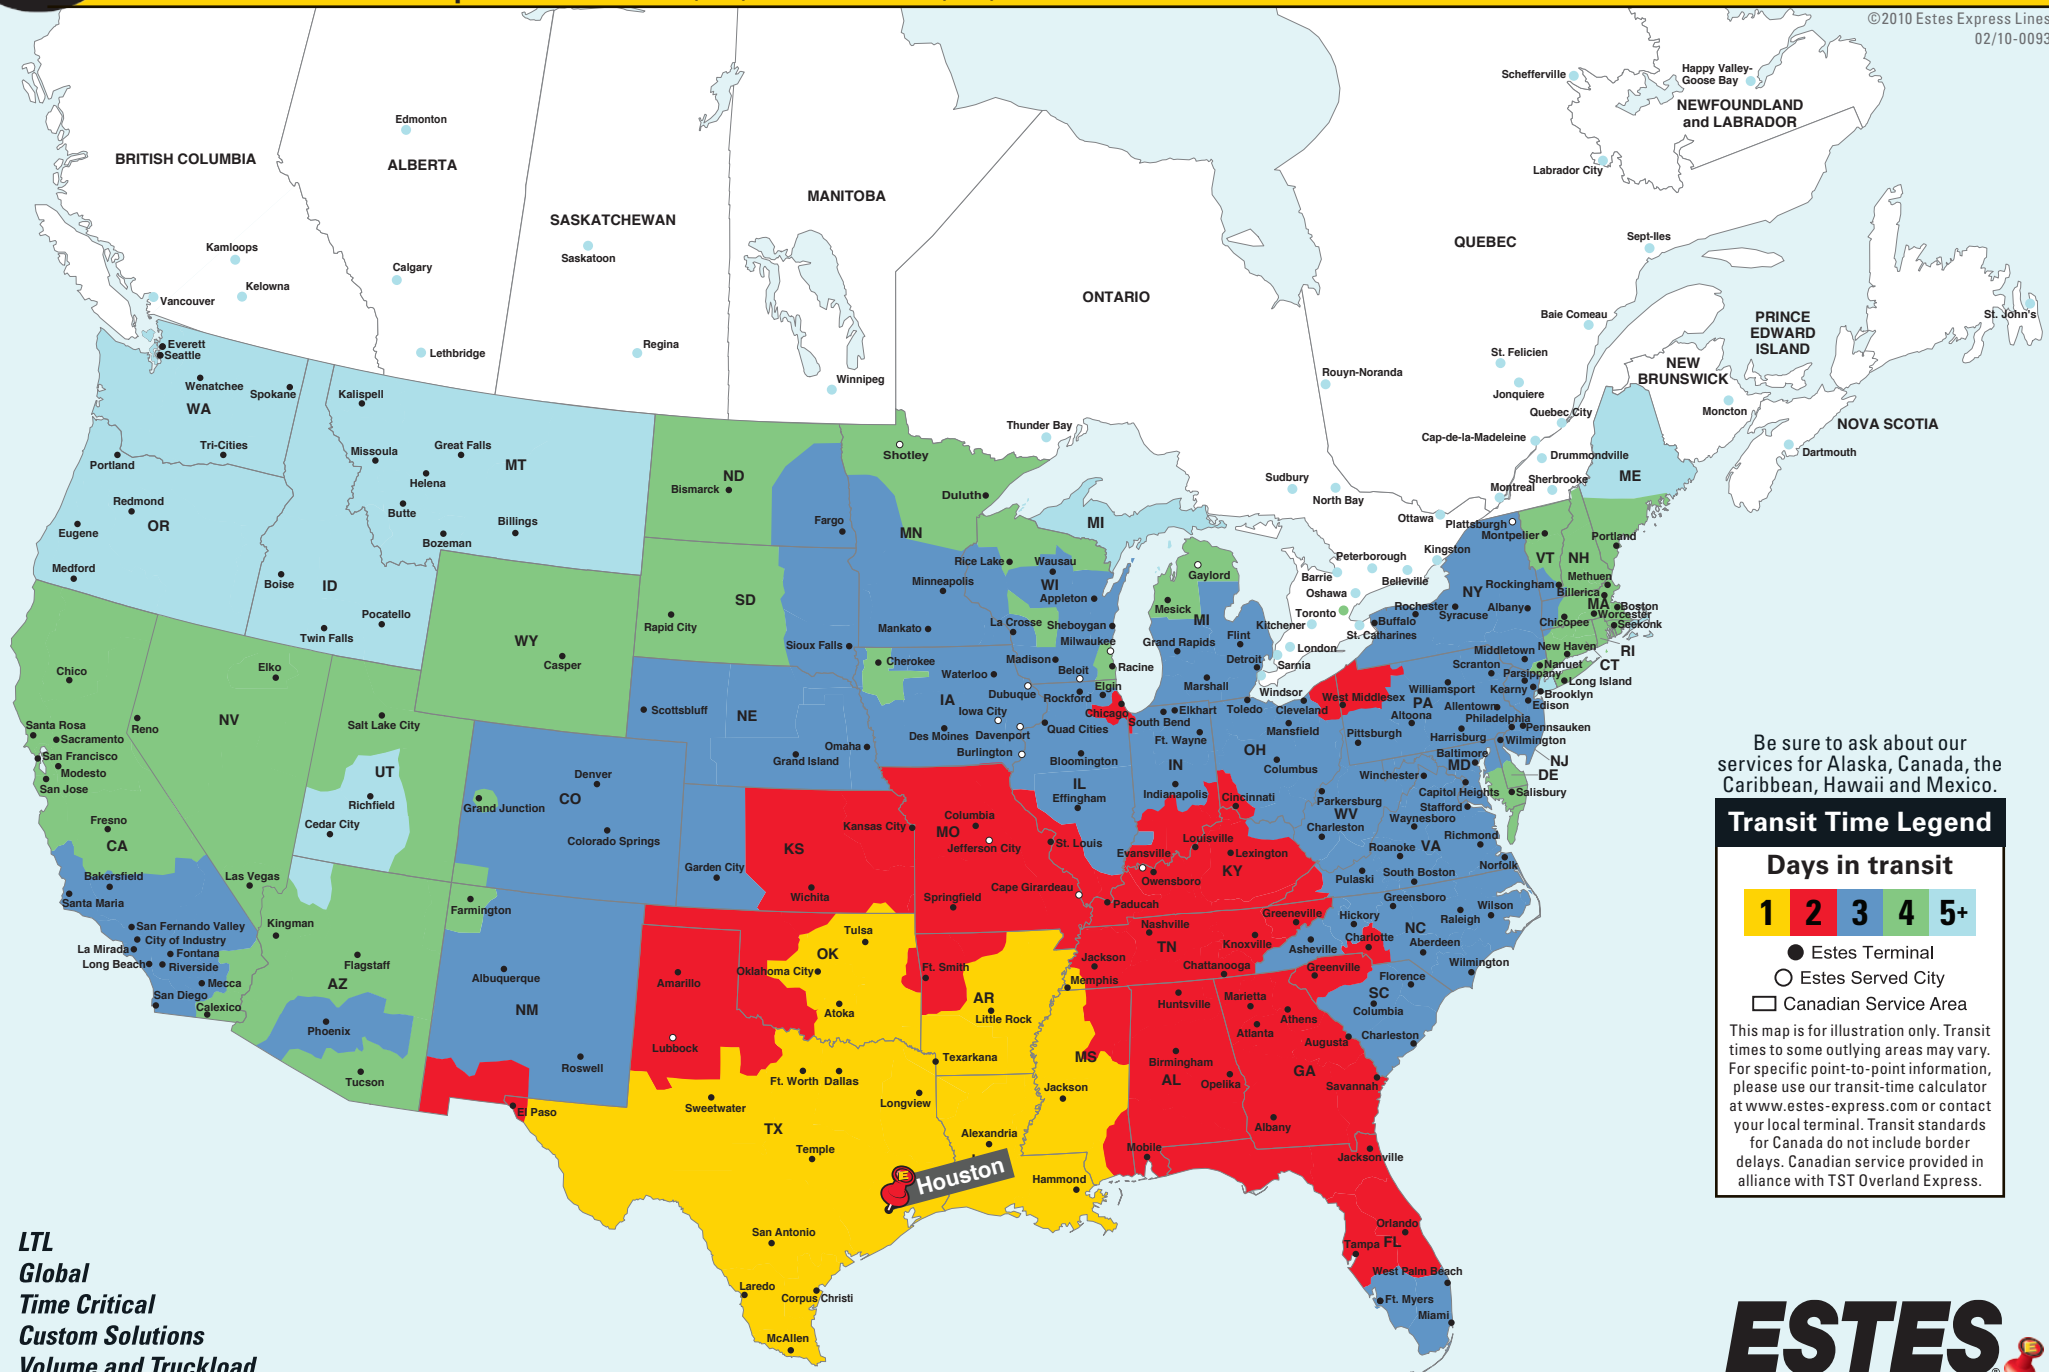

North American Coverage from Houston, TX

(713) 491-3777

E-mail: houston@estes-express.com • Phone: (713) 491-3777 • Fax: (713) 491-3807

©2010 Estes Express Lines
02/10-0093

Be sure to ask about our services for Alaska, Canada, the Caribbean, Hawaii and Mexico.

Transit Time Legend

Days in transit

● Estes Terminal

○ Estes Served City

□ Canadian Service Area

This map is for illustration only. Transit times to some outlying areas may vary. For specific point-to-point information, please use our transit-time calculator at www.estes-express.com or contact your local terminal. Transit standards for Canada do not include border delays. Canadian service provided in alliance with TST Overland Express.

LTL
Global
Time Critical
Custom Solutions
Volume and Truckload

(713) 491-3777 • www.estes-express.com

Service Is What Our People Deliver!®