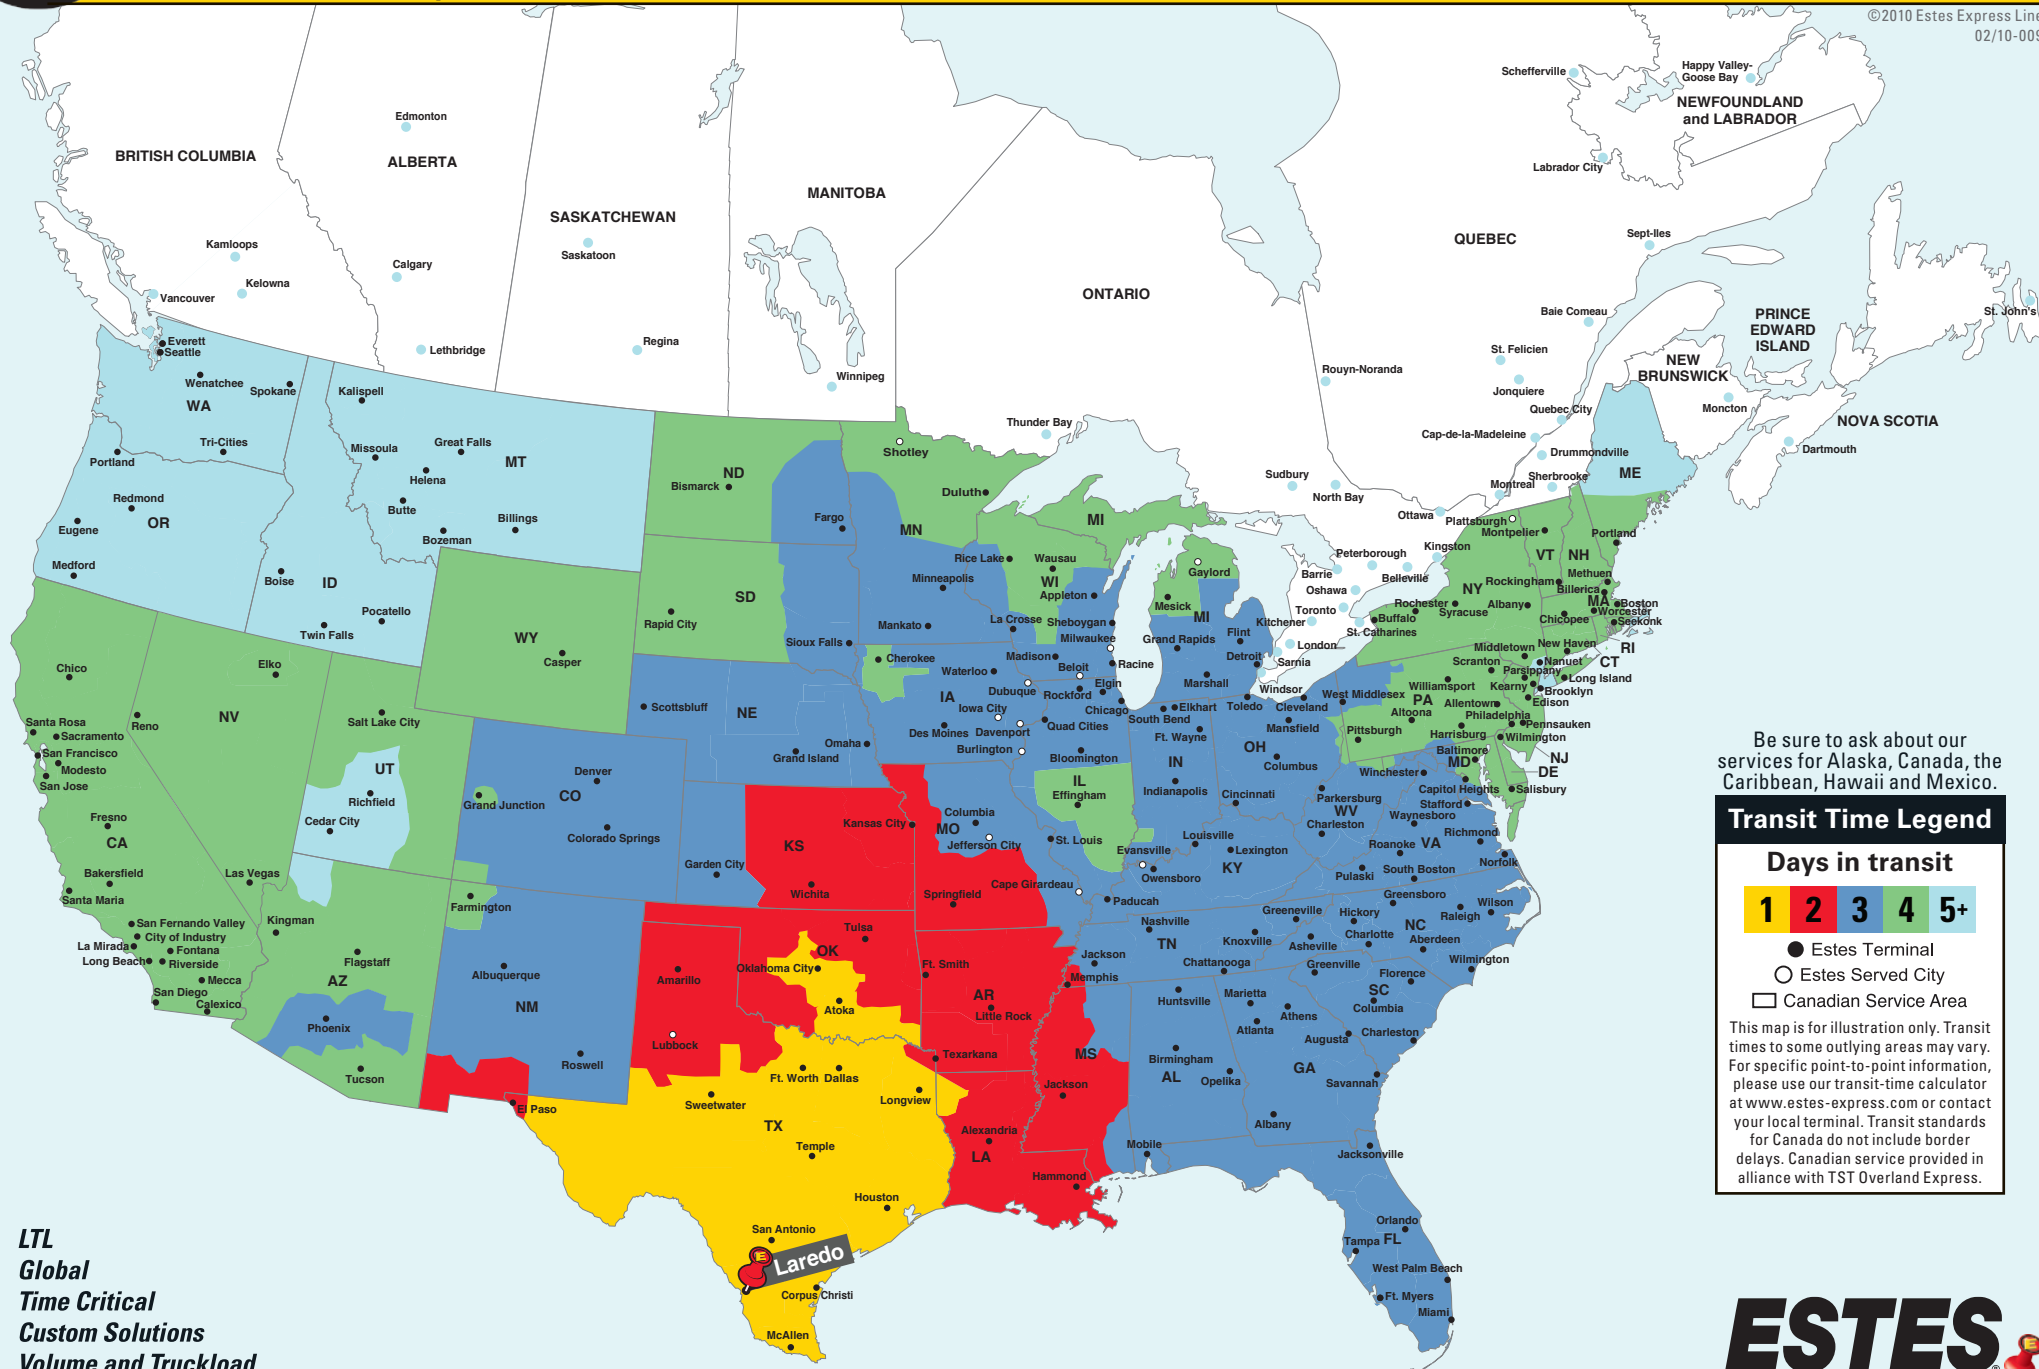

North American Coverage from Laredo, TX

(956) 712-3349

E-mail: laredo@estes-express.com • Phone: (956) 712-3349 • Fax: (956) 712-3374

©2010 Estes Express Lines
02/10-0093

Be sure to ask about our services for Alaska, Canada, the Caribbean, Hawaii and Mexico.

Transit Time Legend

Days in transit

1 2 3 4 5+

- Estes Terminal
- Estes Served City
- Canadian Service Area

This map is for illustration only. Transit times to some outlying areas may vary. For specific point-to-point information, please use our transit-time calculator at www.estes-express.com or contact your local terminal. Transit standards for Canada do not include border delays. Canadian service provided in alliance with TST Overland Express.

LTL
Global
Time Critical
Custom Solutions
Volume and Truckload

(956) 712-3349 • www.estes-express.com

Service Is What Our People Deliver!®