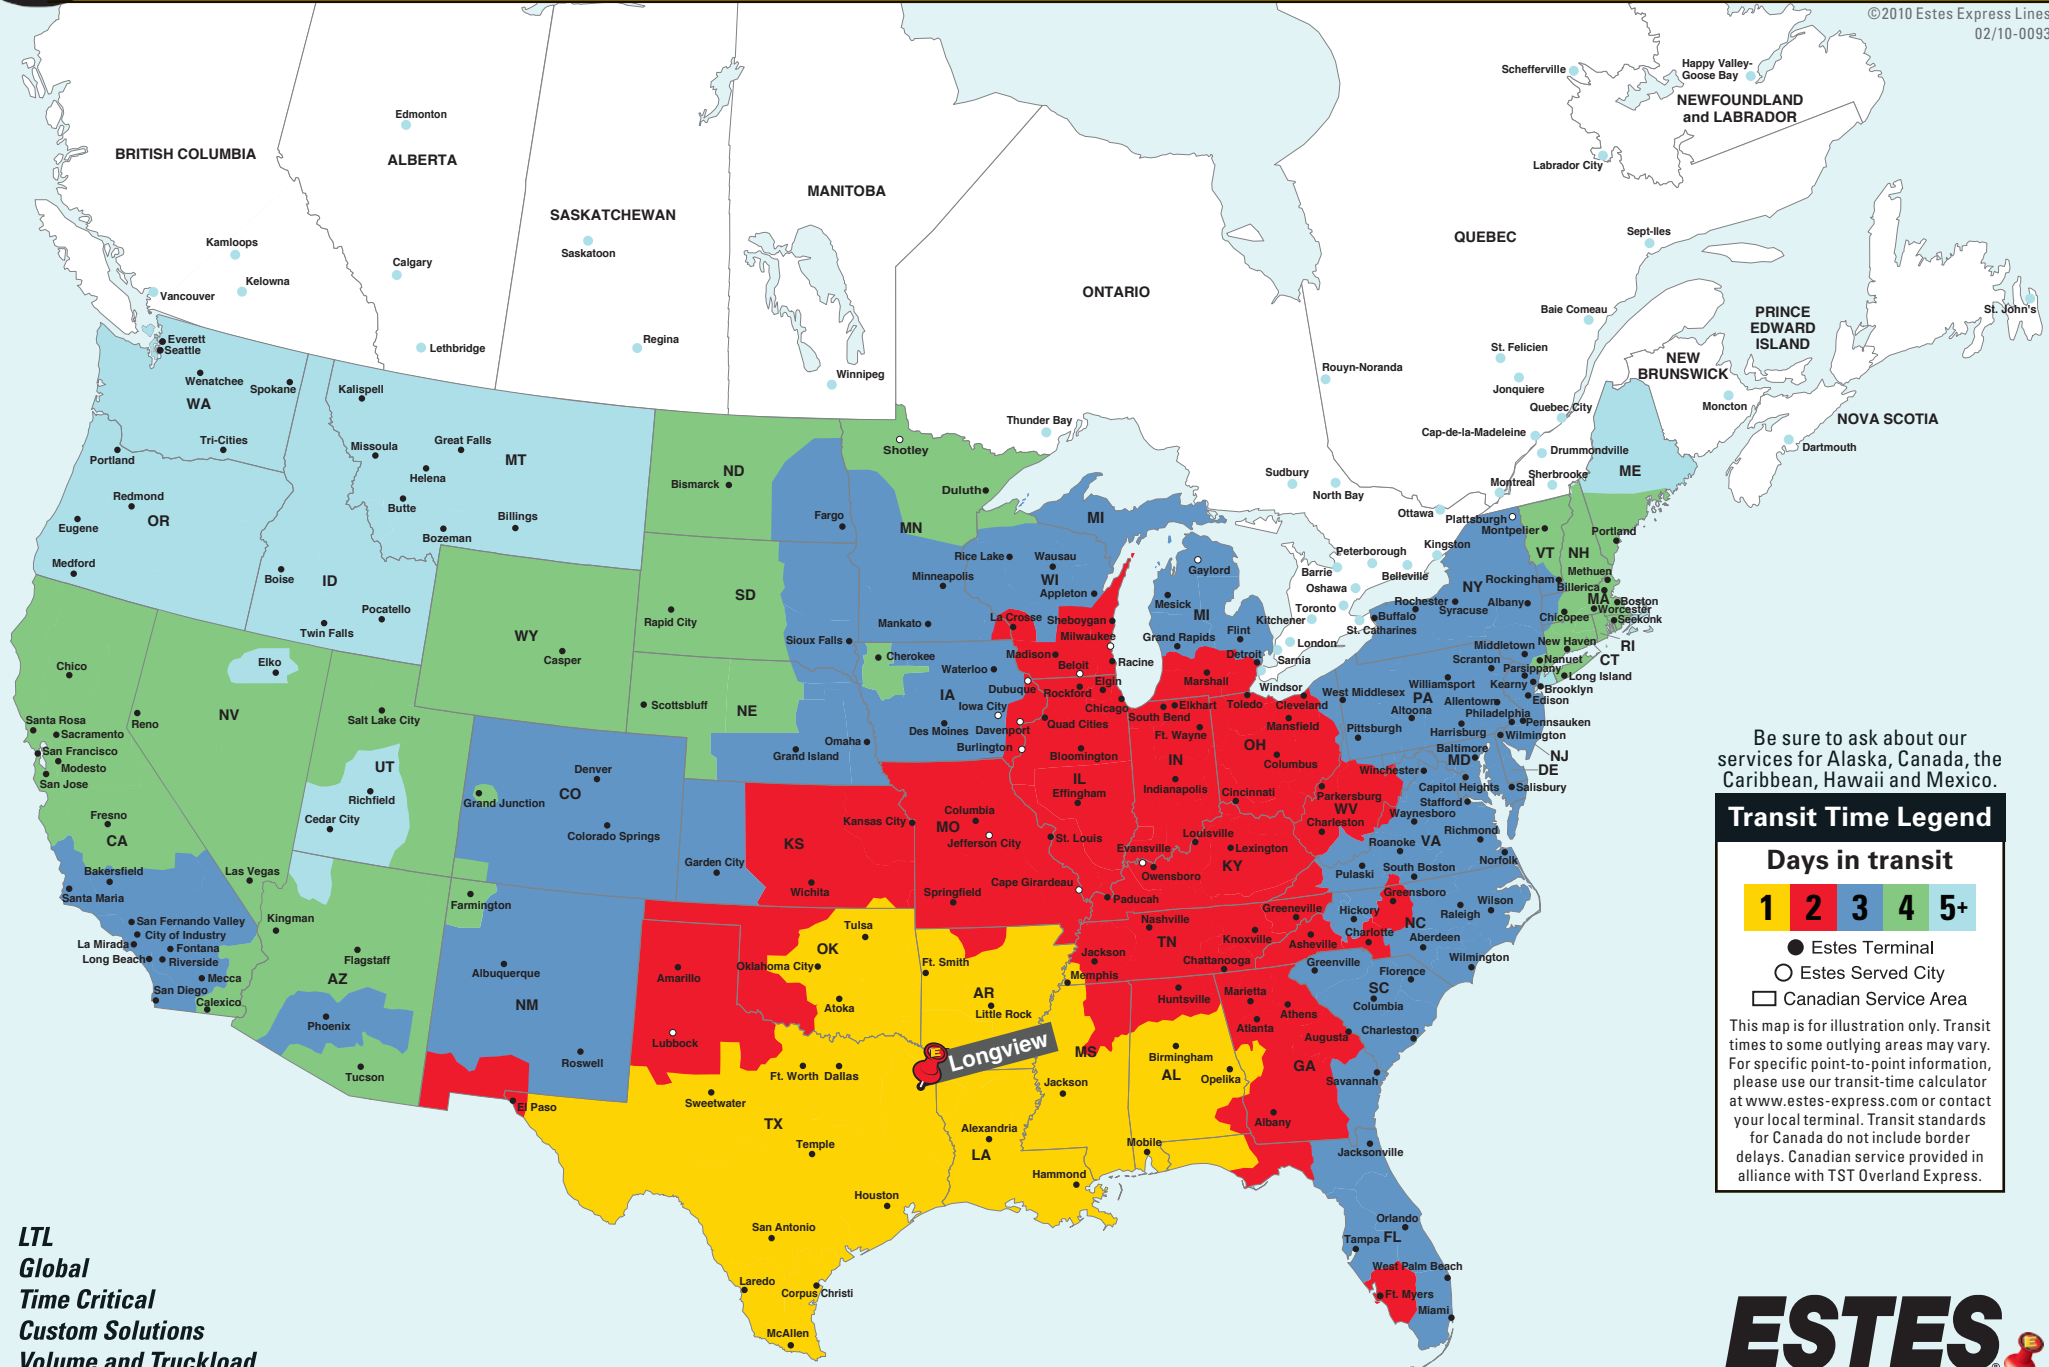

North American Coverage from Longview, TX

(903) 753-4646

E-mail: longview@estes-express.com • Phone: (903) 753-4646 • Fax: (903) 753-4606

©2010 Estes Express Lines
02/10-0093

Be sure to ask about our services for Alaska, Canada, the Caribbean, Hawaii and Mexico.

Transit Time Legend

Days in transit

- Estes Terminal
- Estes Served City
- Canadian Service Area

This map is for illustration only. Transit times to some outlying areas may vary. For specific point-to-point information, please use our transit-time calculator at www.estes-express.com or contact your local terminal. Transit standards for Canada do not include border delays. Canadian service provided in alliance with TST Overland Express.

LTL
Global
Time Critical
Custom Solutions
Volume and Truckload

(903) 753-4646 • www.estes-express.com

Service Is What Our People Deliver!