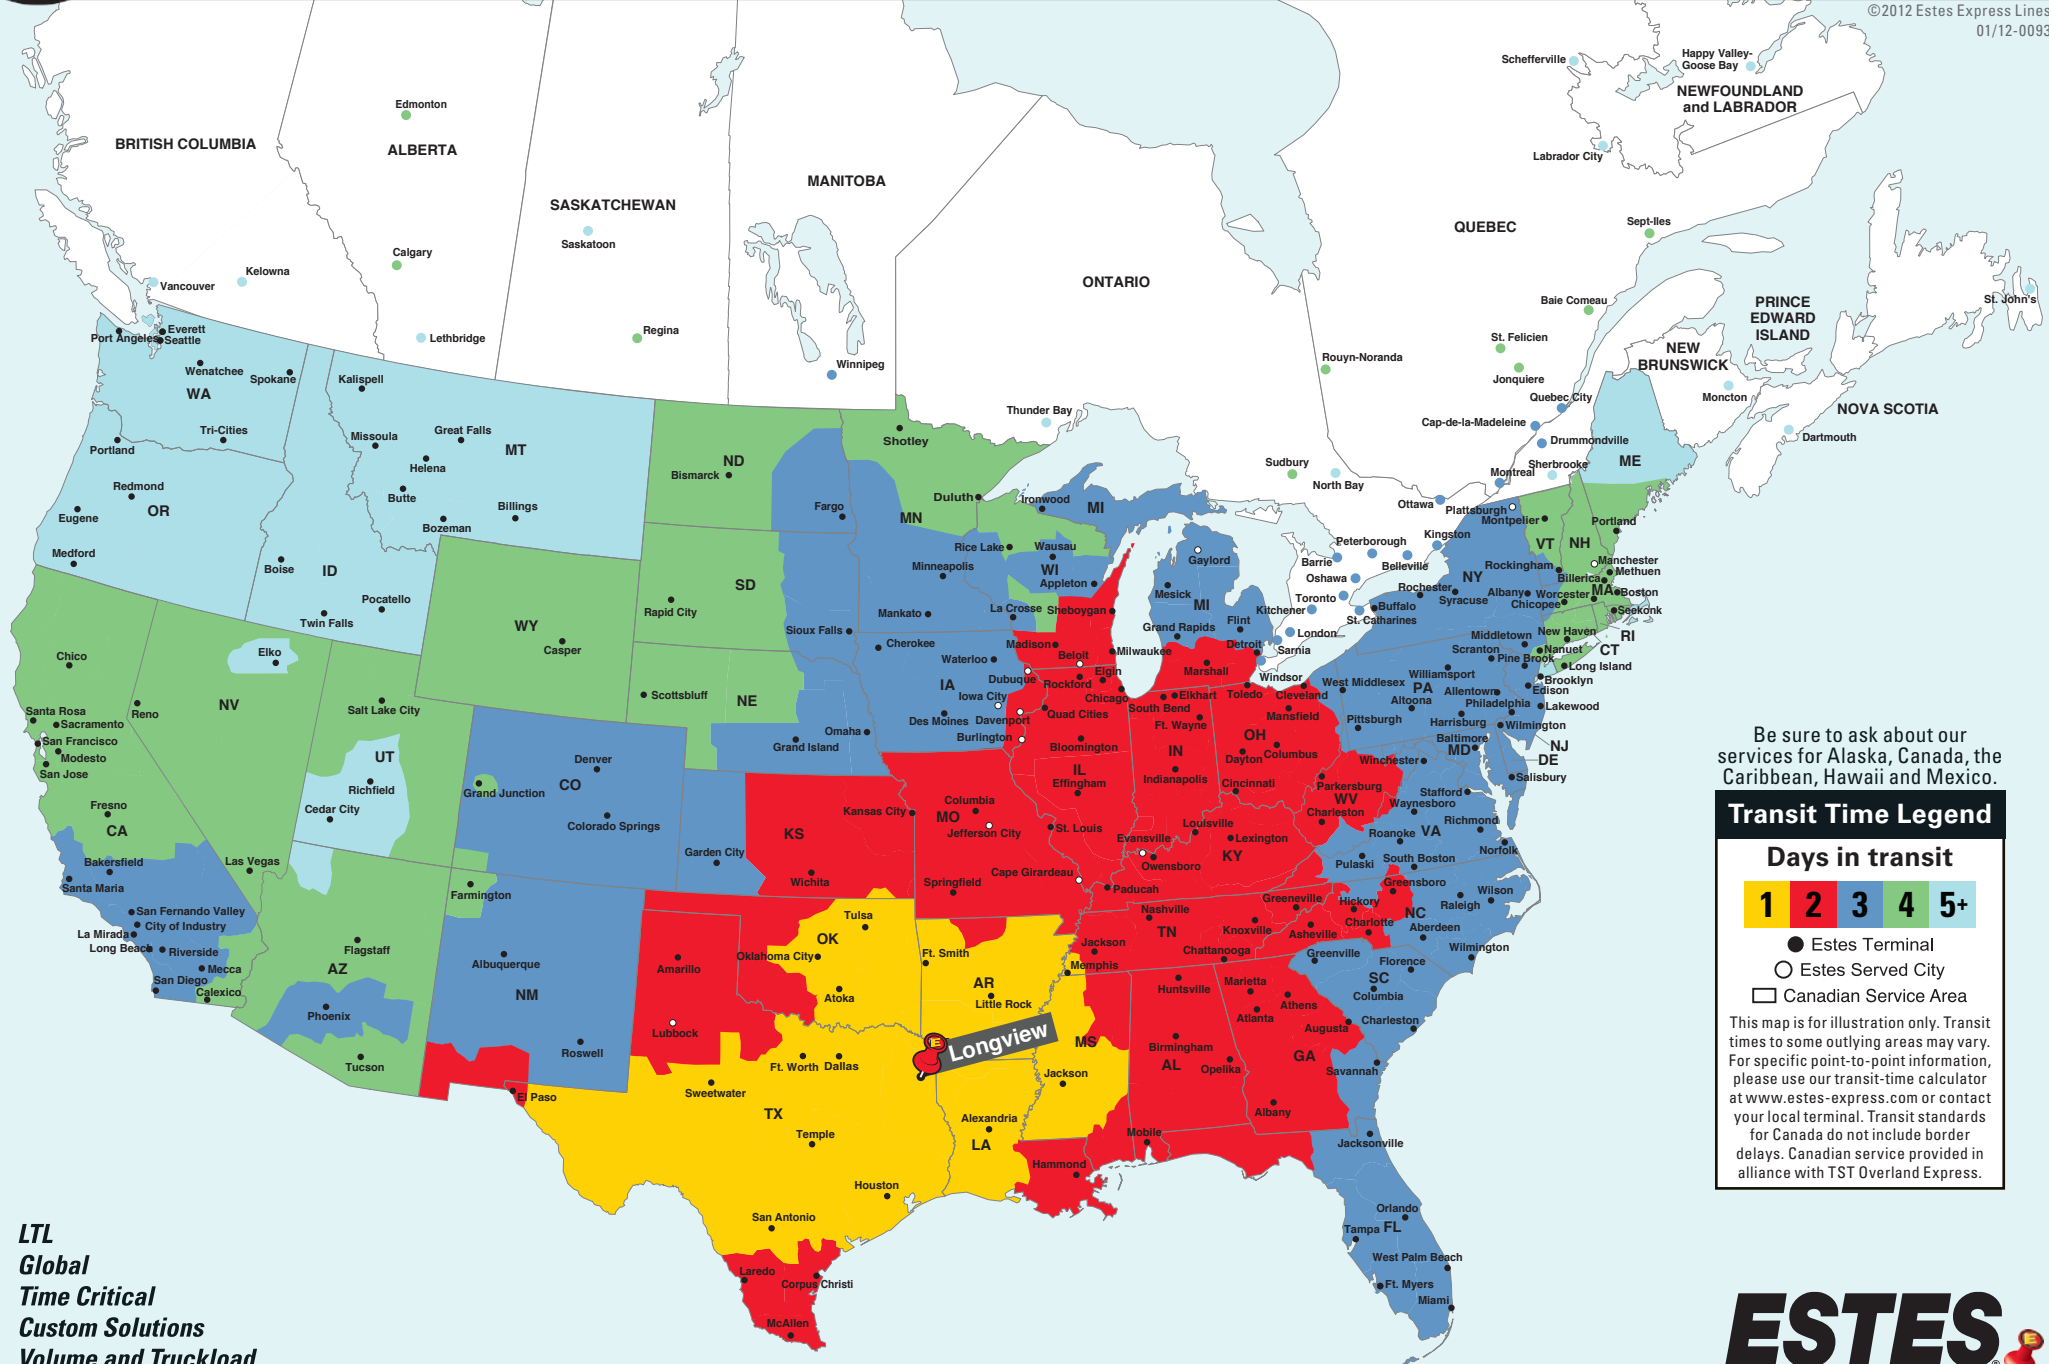

North American Coverage from Longview, TX

(903) 753-4646

E-mail: longview@estes-express.com • Phone: (903) 753-4646 • Fax: (903) 753-4606

©2012 Estes Express Lines
01/12-0093

Be sure to ask about our services for Alaska, Canada, the Caribbean, Hawaii and Mexico.

Transit Time Legend

Days in transit

- Estes Terminal
- Estes Served City
- Canadian Service Area

This map is for illustration only. Transit times to some outlying areas may vary. For specific point-to-point information, please use our transit-time calculator at www.estes-express.com or contact your local terminal. Transit standards for Canada do not include border delays. Canadian service provided in alliance with TST Overland Express.

LTL
Global
Time Critical
Custom Solutions
Volume and Truckload

(903) 753-4646 • www.estes-express.com

Service Is What Our People Deliver!