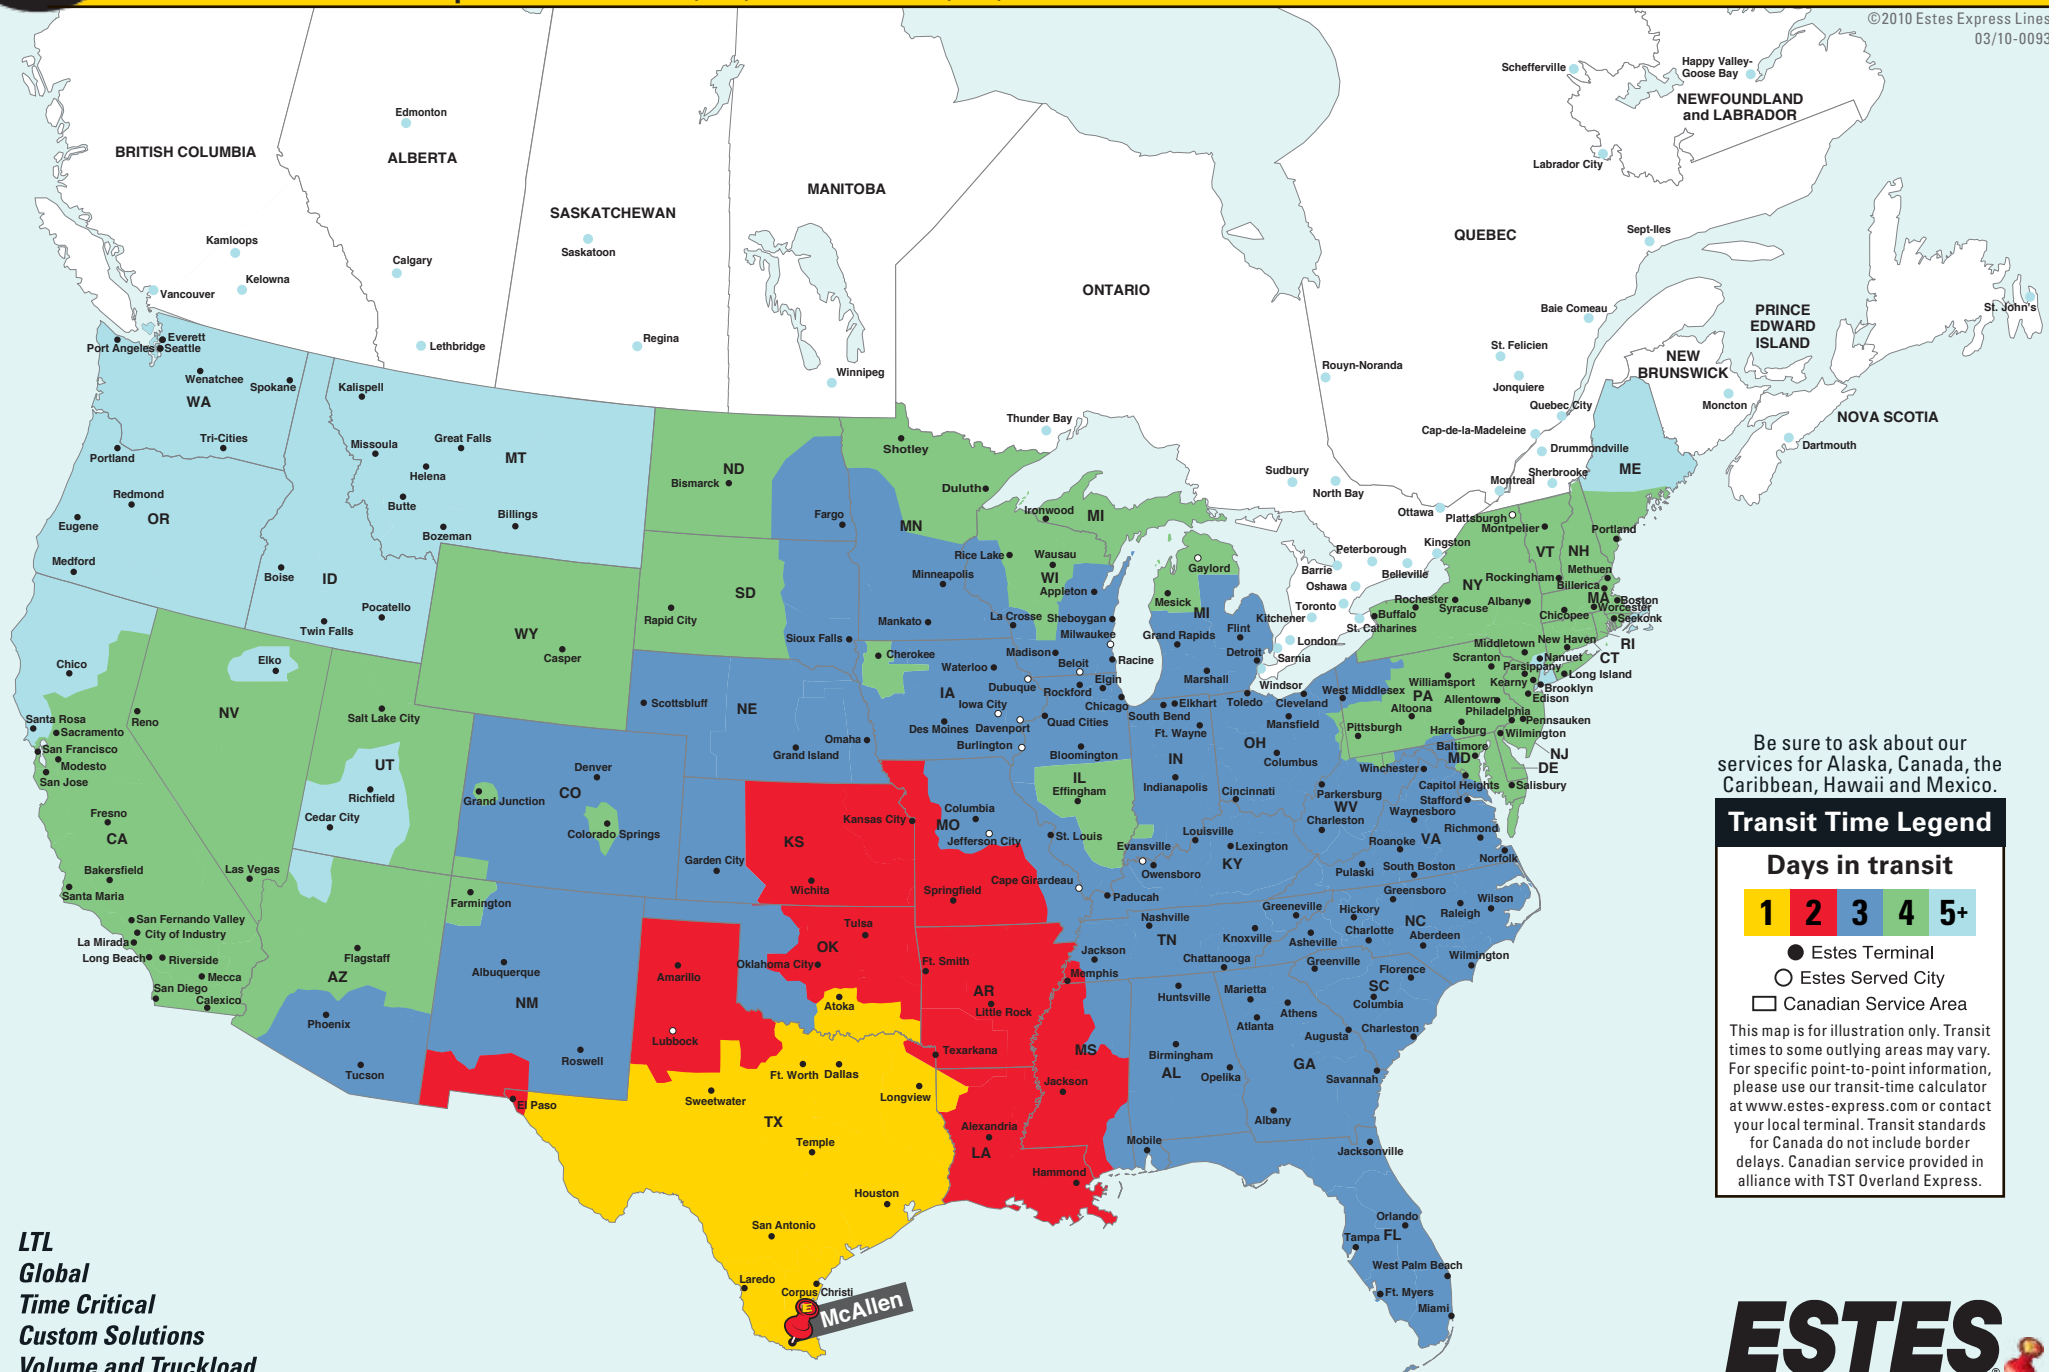

North American Coverage from McAllen, TX

(956) 283-9770

E-mail: mcallen@estes-express.com • Phone: (956) 283-9770 • Fax: (956) 283-9773

©2010 Estes Express Lines
03/10-0093

Be sure to ask about our services for Alaska, Canada, the Caribbean, Hawaii and Mexico.

Transit Time Legend

Days in transit

- Estes Terminal
- Estes Served City
- Canadian Service Area

This map is for illustration only. Transit times to some outlying areas may vary. For specific point-to-point information, please use our transit-time calculator at www.estes-express.com or contact your local terminal. Transit standards for Canada do not include border delays. Canadian service provided in alliance with TST Overland Express.

LTL
Global
Time Critical
Custom Solutions
Volume and Truckload

(956) 283-9770 • www.estes-express.com

Service Is What Our People Deliver!