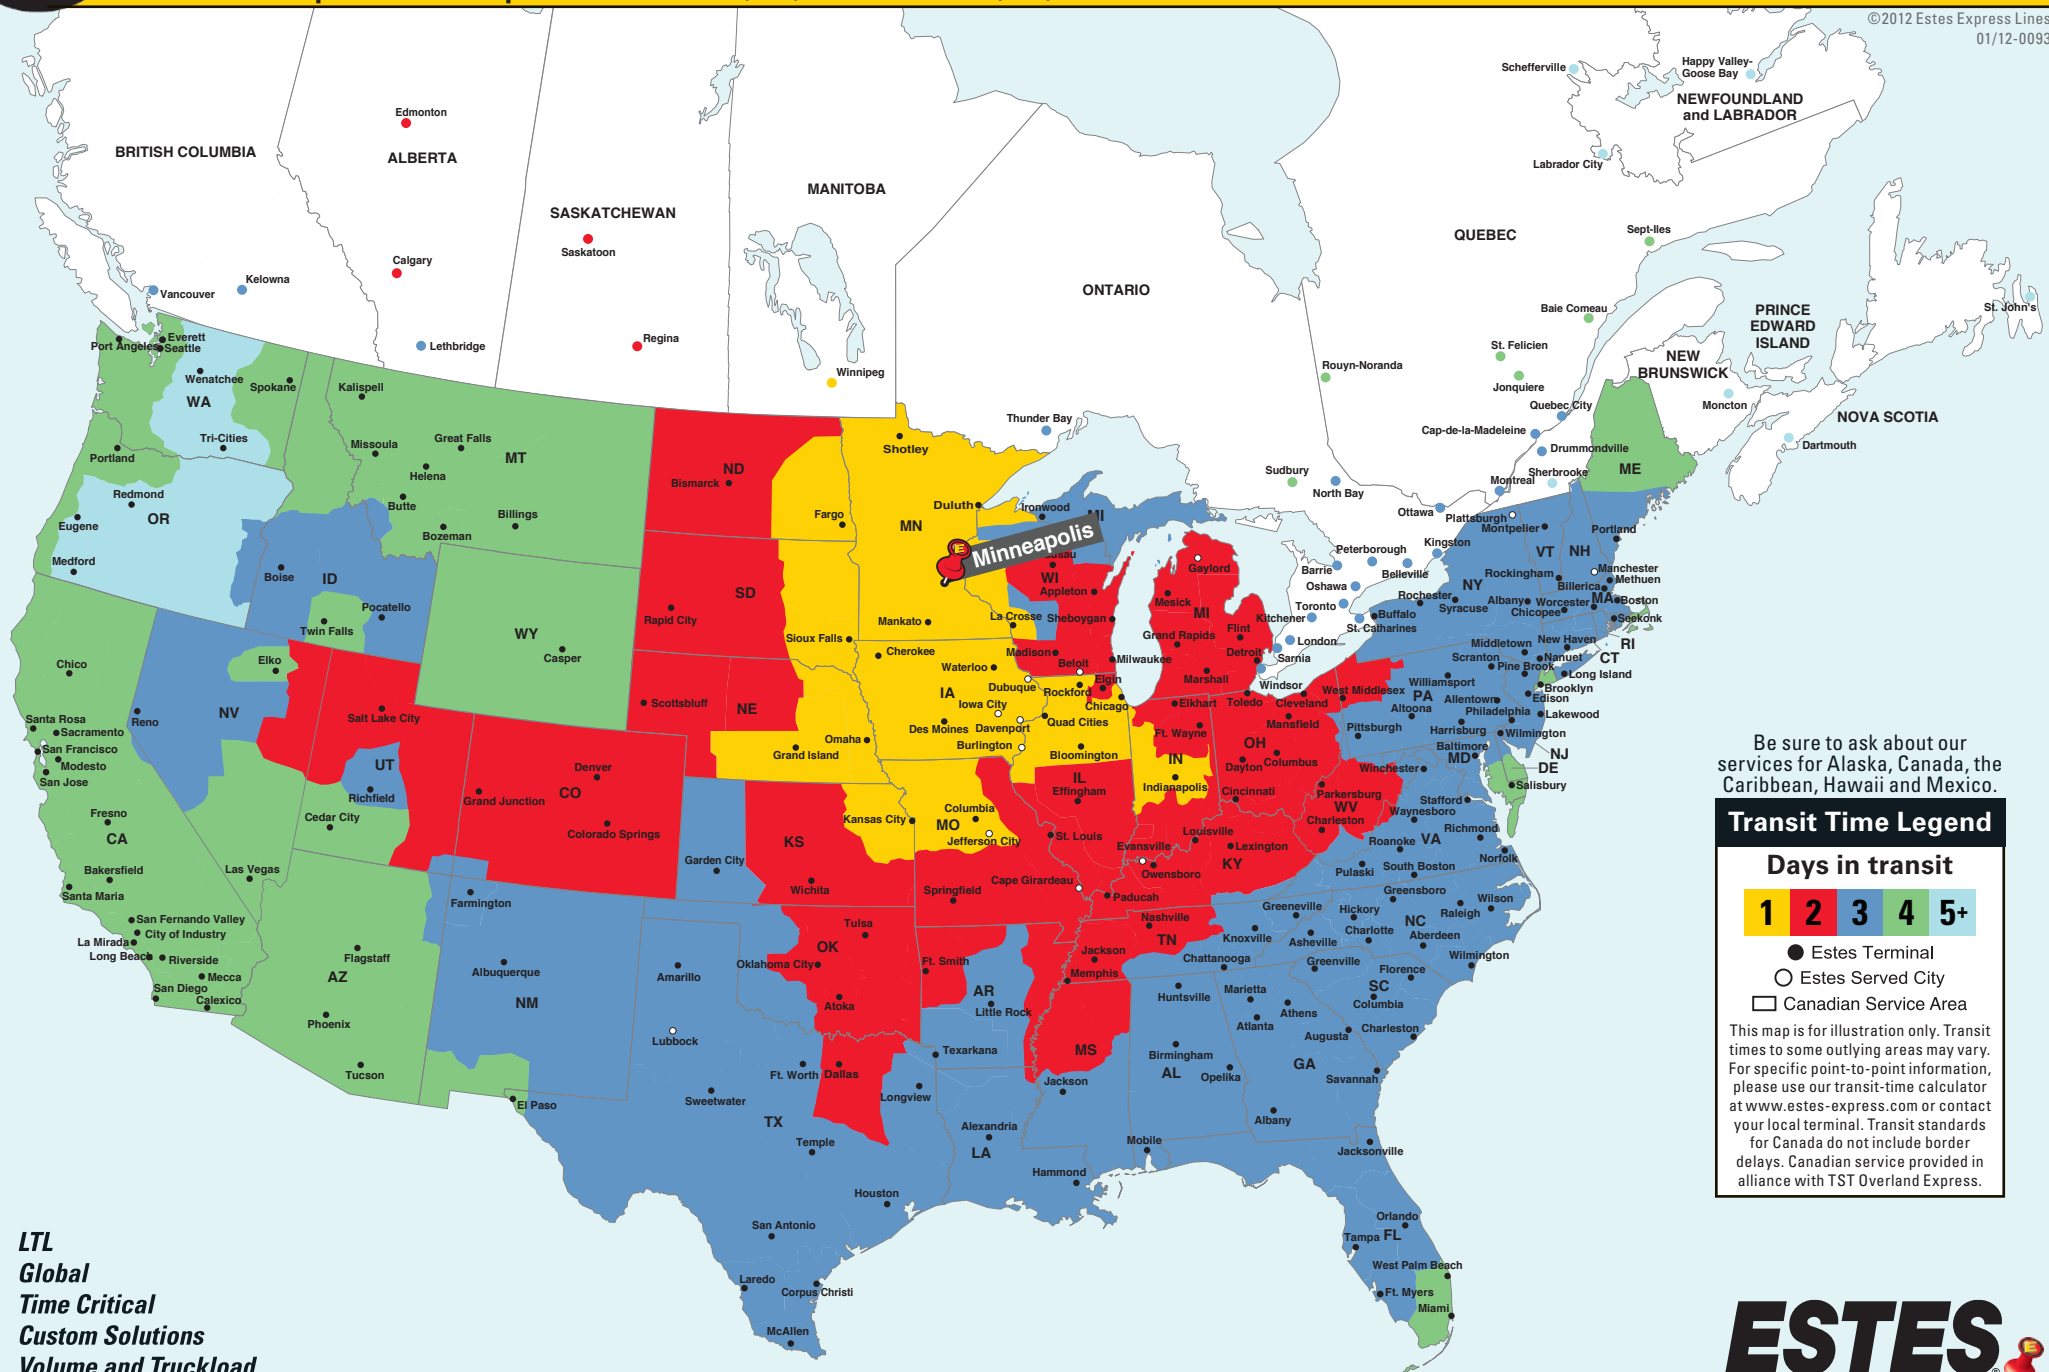

Be sure to ask about our services for Alaska, Canada, the Caribbean, Hawaii and Mexico.

### Transit Time Legend

#### Days in transit

- Estes Terminal
- Estes Served City
- Canadian Service Area

This map is for illustration only. Transit times to some outlying areas may vary. For specific point-to-point information, please use our transit-time calculator at [www.estes-express.com](http://www.estes-express.com) or contact your local terminal. Transit standards for Canada do not include border delays. Canadian service provided in alliance with TST Overland Express.

LTL  
Global  
Time Critical  
Custom Solutions  
Volume and Truckload

(763) 656-5023 • [www.estes-express.com](http://www.estes-express.com)

Service Is What Our People Deliver!®