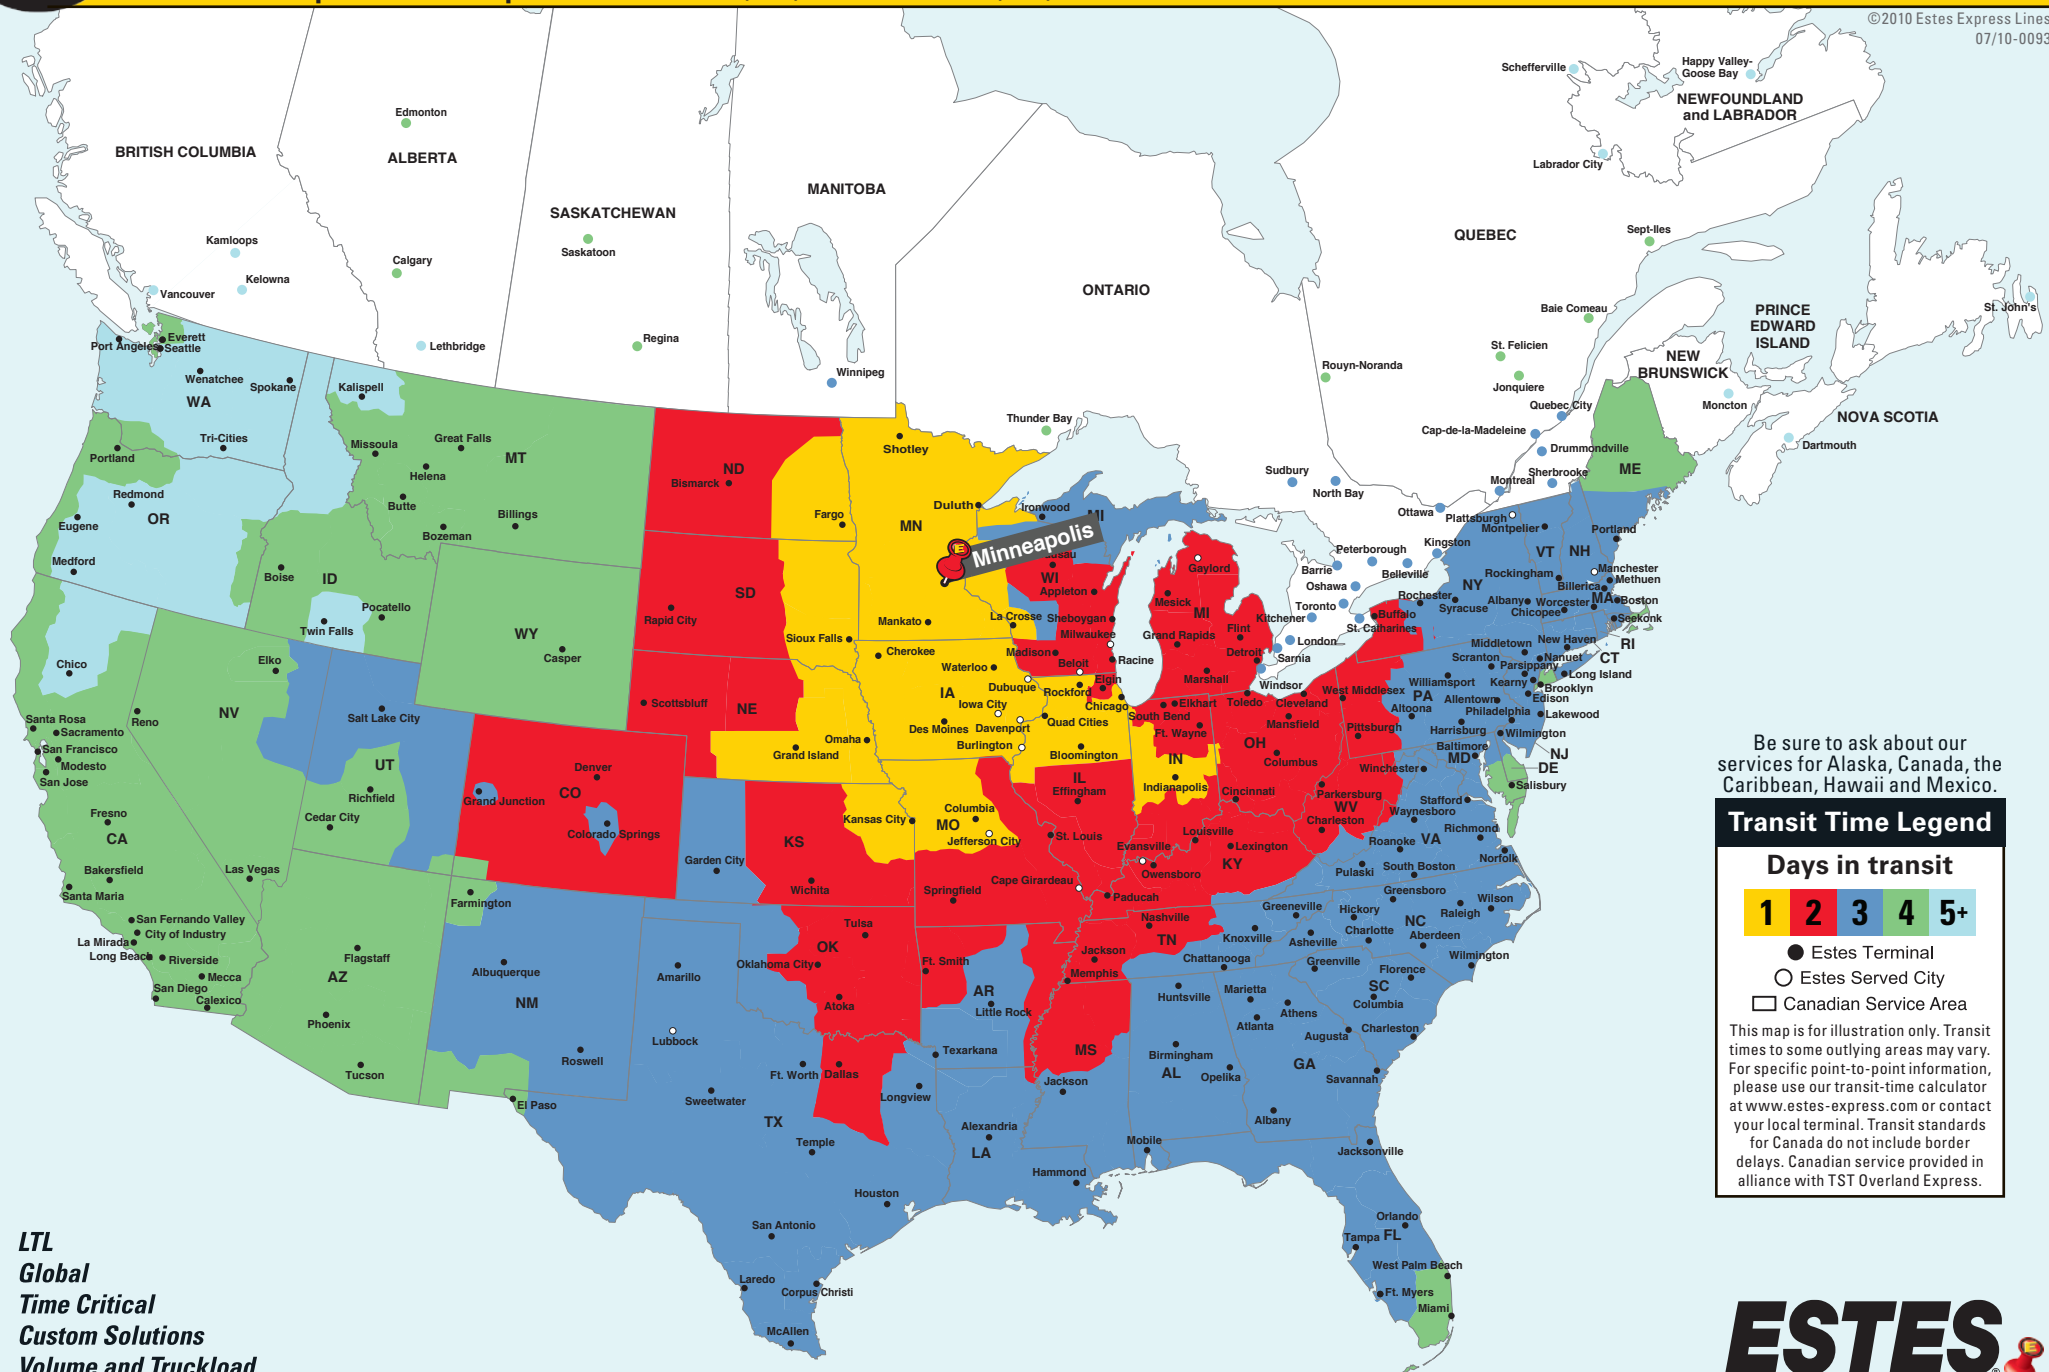

North American Coverage from Minneapolis, MN

(763) 656-5023

E-mail: minneapolis@estes-express.com • Phone: (763) 656-5023 • Fax: (651) 636-0073

©2010 Estes Express Lines
07/10-0093

Be sure to ask about our services for Alaska, Canada, the Caribbean, Hawaii and Mexico.

Transit Time Legend

Days in transit

- Estes Terminal
- Estes Served City
- Canadian Service Area

This map is for illustration only. Transit times to some outlying areas may vary. For specific point-to-point information, please use our transit-time calculator at www.estes-express.com or contact your local terminal. Transit standards for Canada do not include border delays. Canadian service provided in alliance with TST Overland Express.

LTL
Global
Time Critical
Custom Solutions
Volume and Truckload

(763) 656-5023 • www.estes-express.com

Service Is What Our People Deliver!®