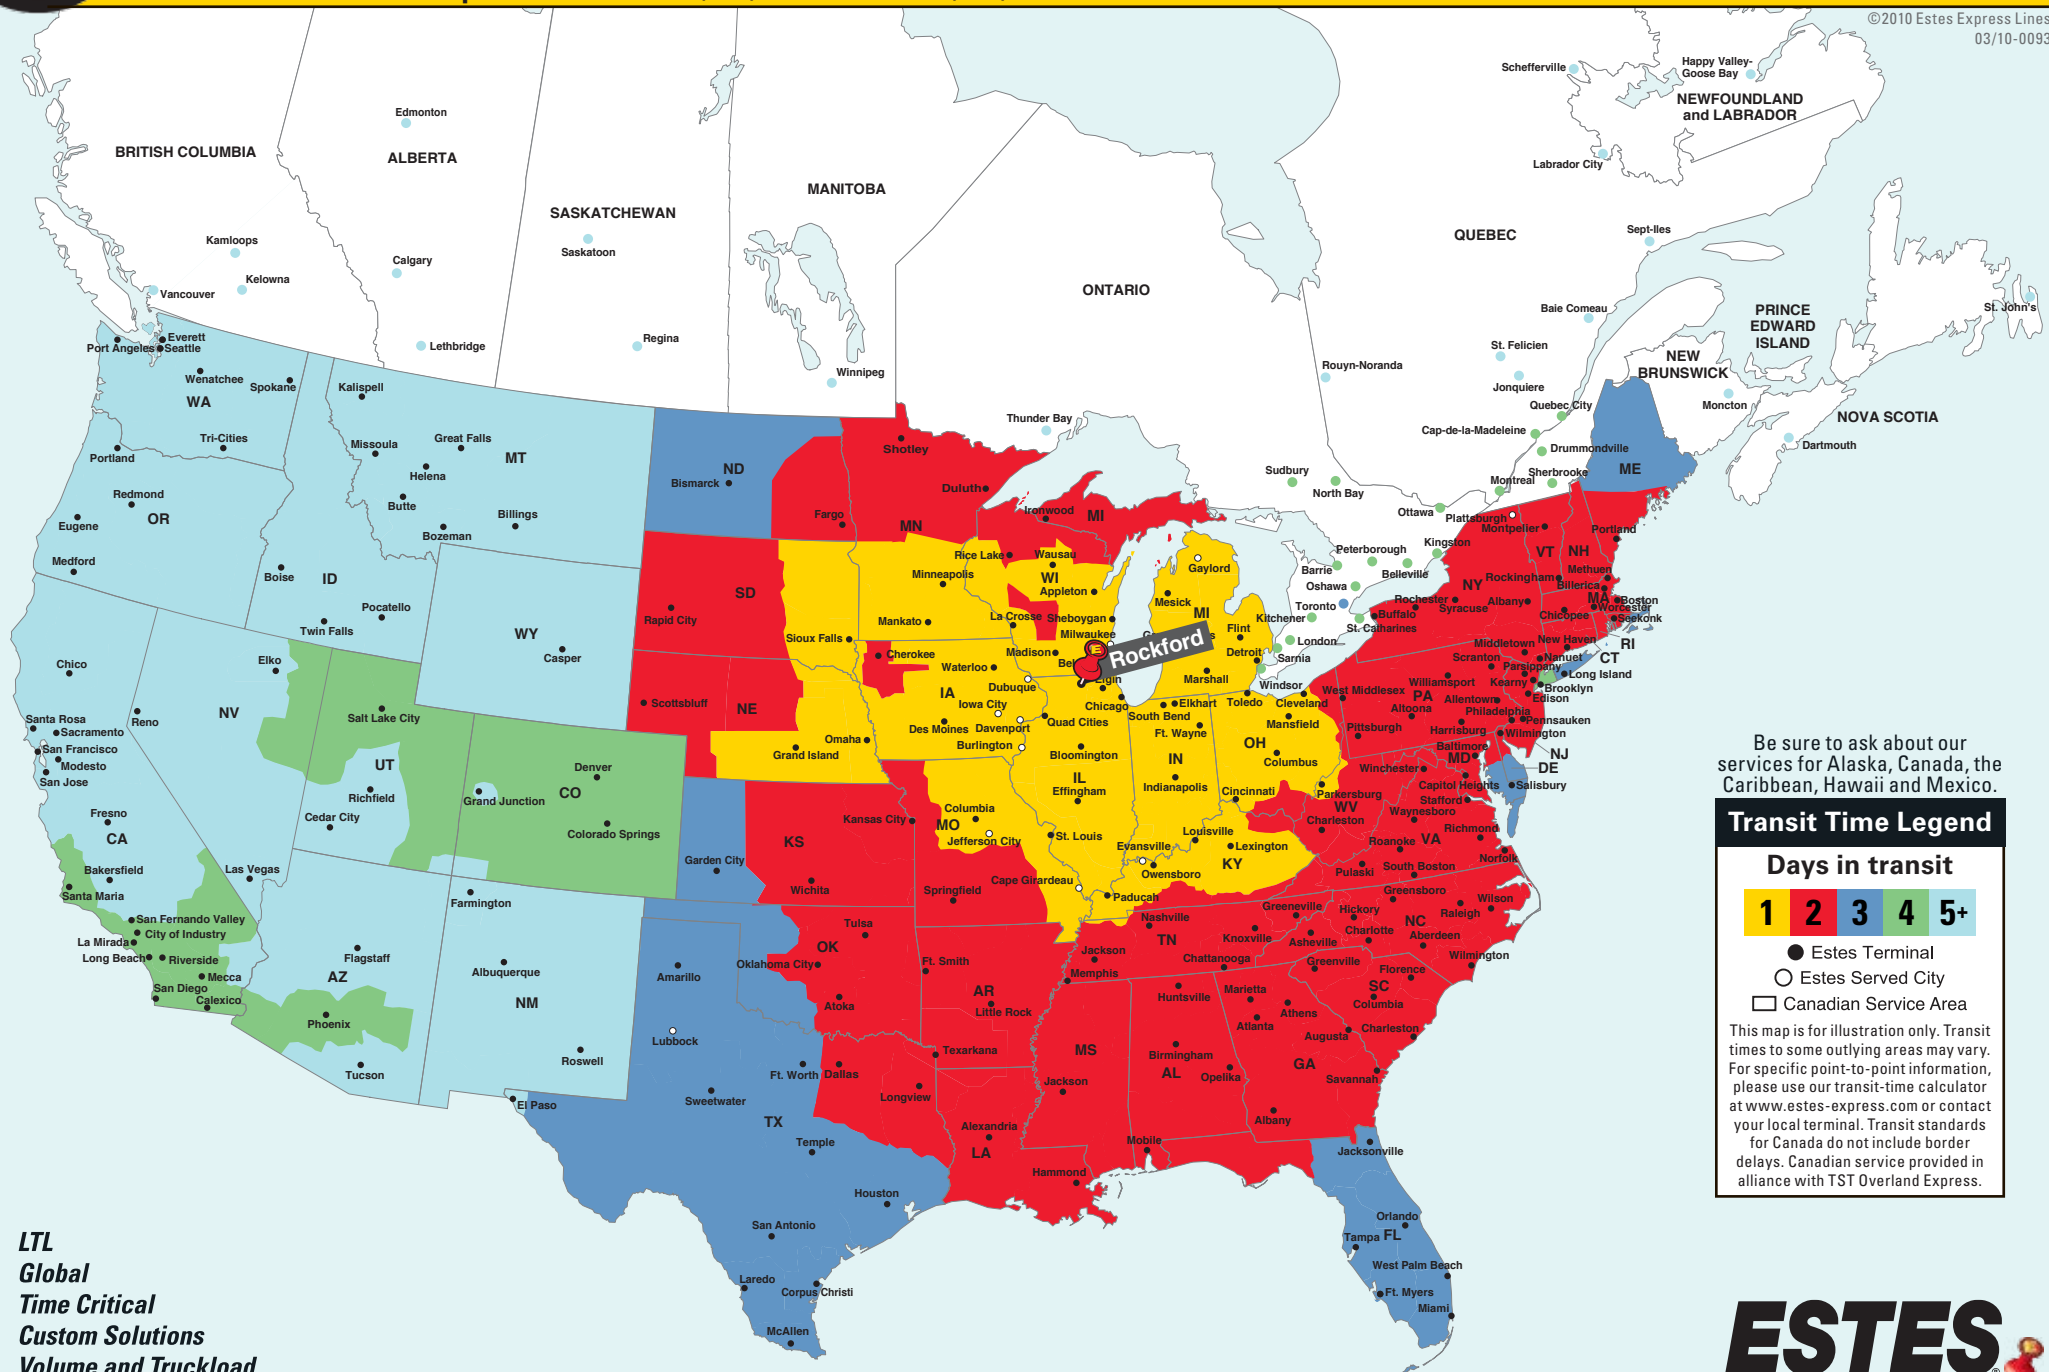

North American Coverage from Rockford, IL

(815) 874-5453

E-mail: rockford@estes-express.com • Phone: (815) 874-5453 • Fax: (815) 874-4815

©2010 Estes Express Lines
03/10-0093

Be sure to ask about our services for Alaska, Canada, the Caribbean, Hawaii and Mexico.

Transit Time Legend

Days in transit

● Estes Terminal

○ Estes Served City

□ Canadian Service Area

This map is for illustration only. Transit times to some outlying areas may vary. For specific point-to-point information, please use our transit-time calculator at www.estes-express.com or contact your local terminal. Transit standards for Canada do not include border delays. Canadian service provided in alliance with TST Overland Express.

LTL
Global
Time Critical
Custom Solutions
Volume and Truckload

(815) 874-5453 • www.estes-express.com

Service Is What Our People Deliver!®