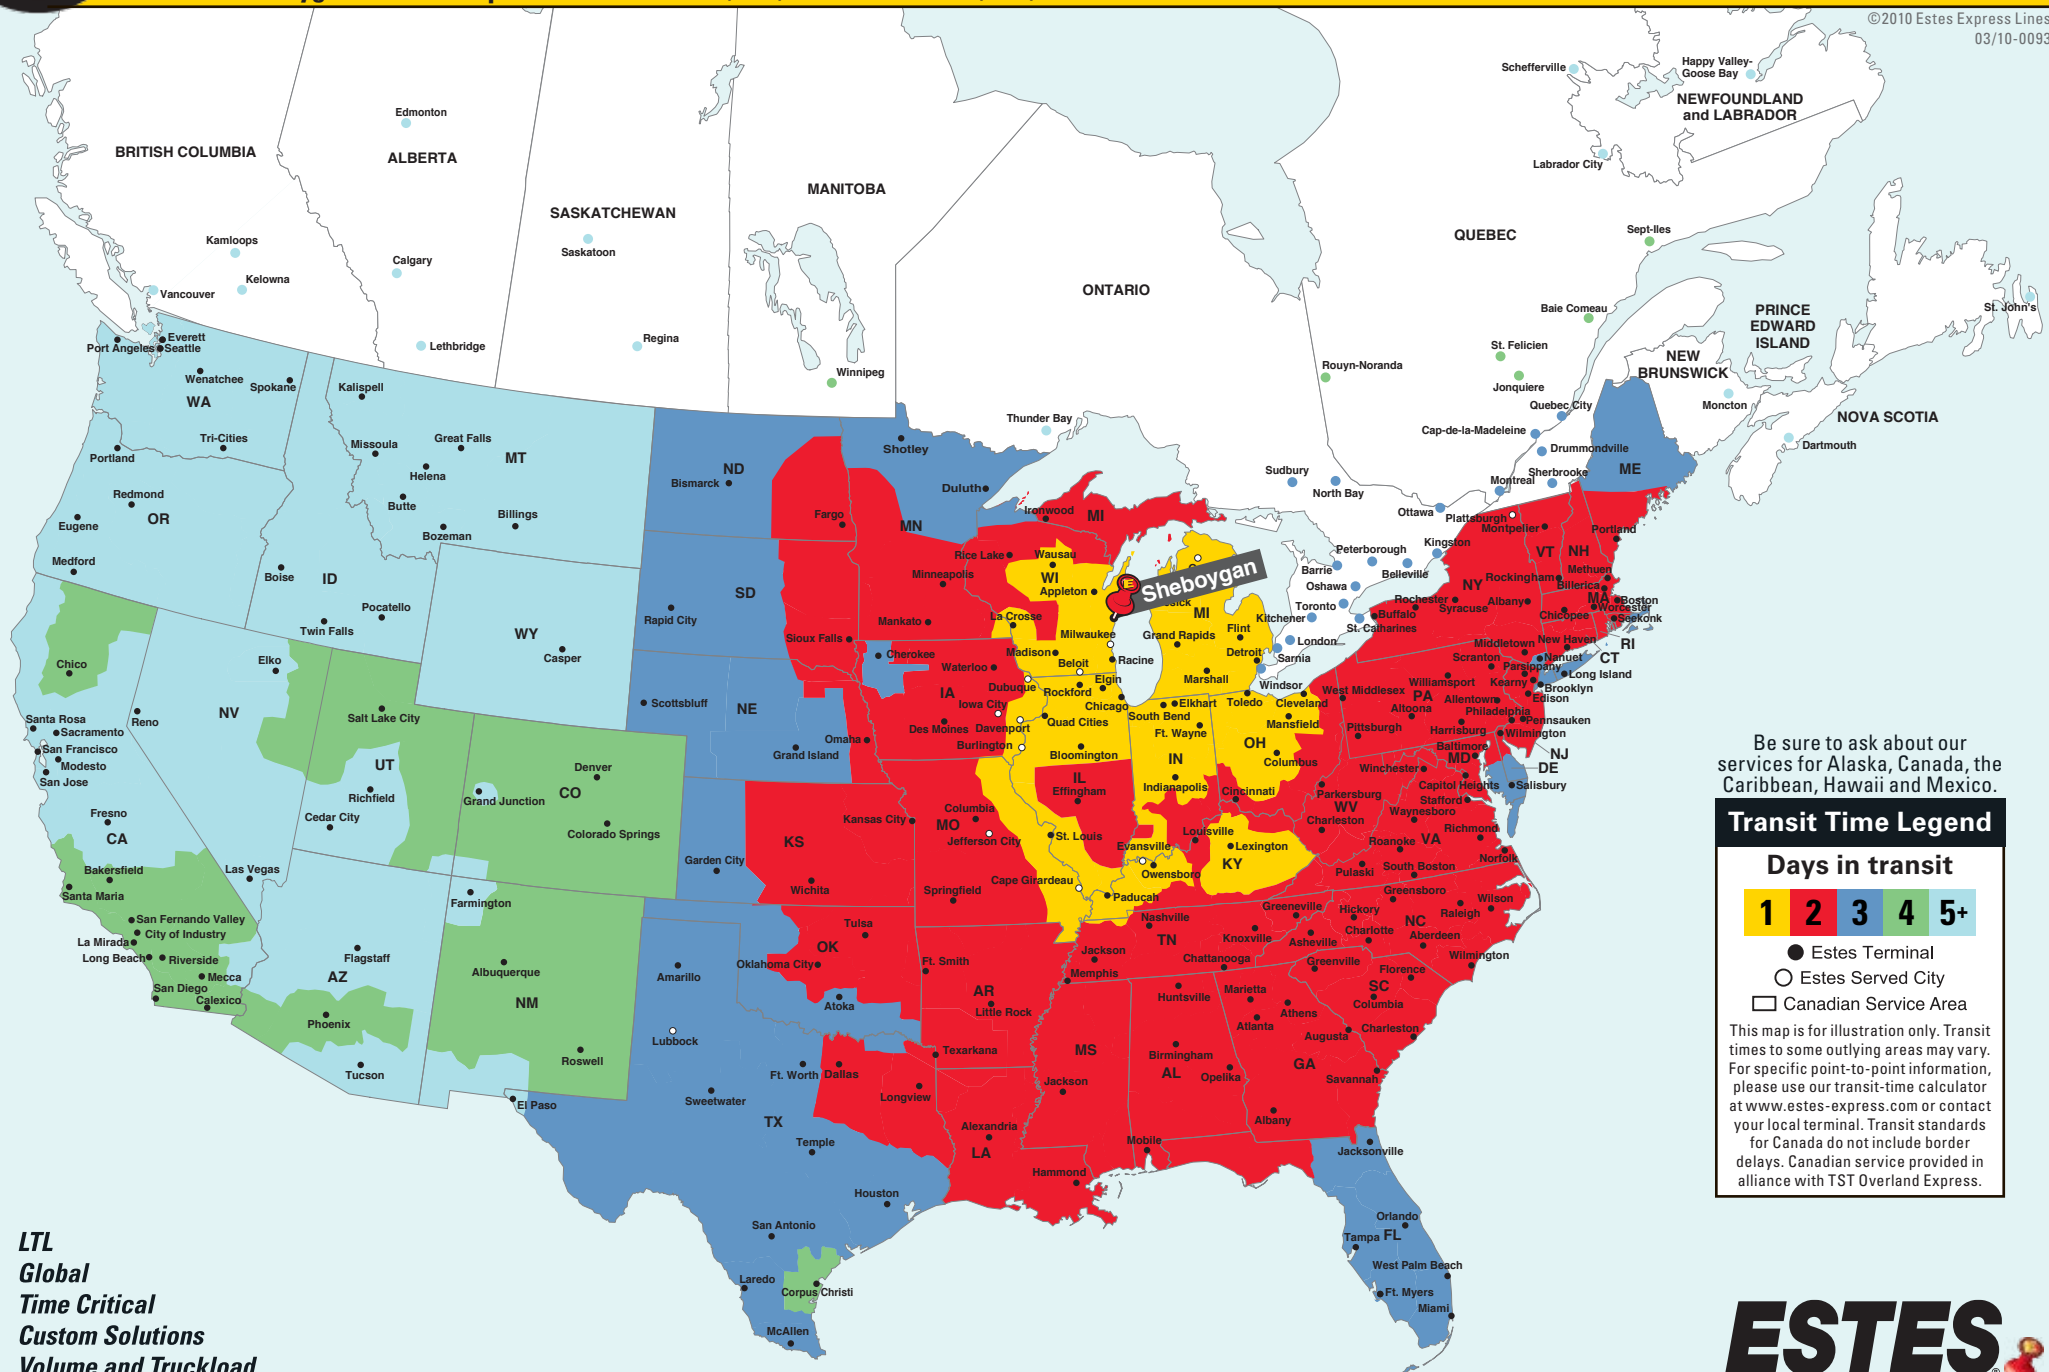

North American Coverage from Sheboygan, WI

(920) 565-2140

E-mail: sheboygan@estes-express.com • Phone: (920) 565-2140 • Fax: (920) 565-2724

©2010 Estes Express Lines
03/10-0093

Be sure to ask about our services for Alaska, Canada, the Caribbean, Hawaii and Mexico.

Transit Time Legend

Days in transit

● Estes Terminal

○ Estes Served City

□ Canadian Service Area

This map is for illustration only. Transit times to some outlying areas may vary. For specific point-to-point information, please use our transit-time calculator at www.estes-express.com or contact your local terminal. Transit standards for Canada do not include border delays. Canadian service provided in alliance with TST Overland Express.

LTL
Global
Time Critical
Custom Solutions
Volume and Truckload

(920) 565-2140 • www.estes-express.com

Service Is What Our People Deliver!