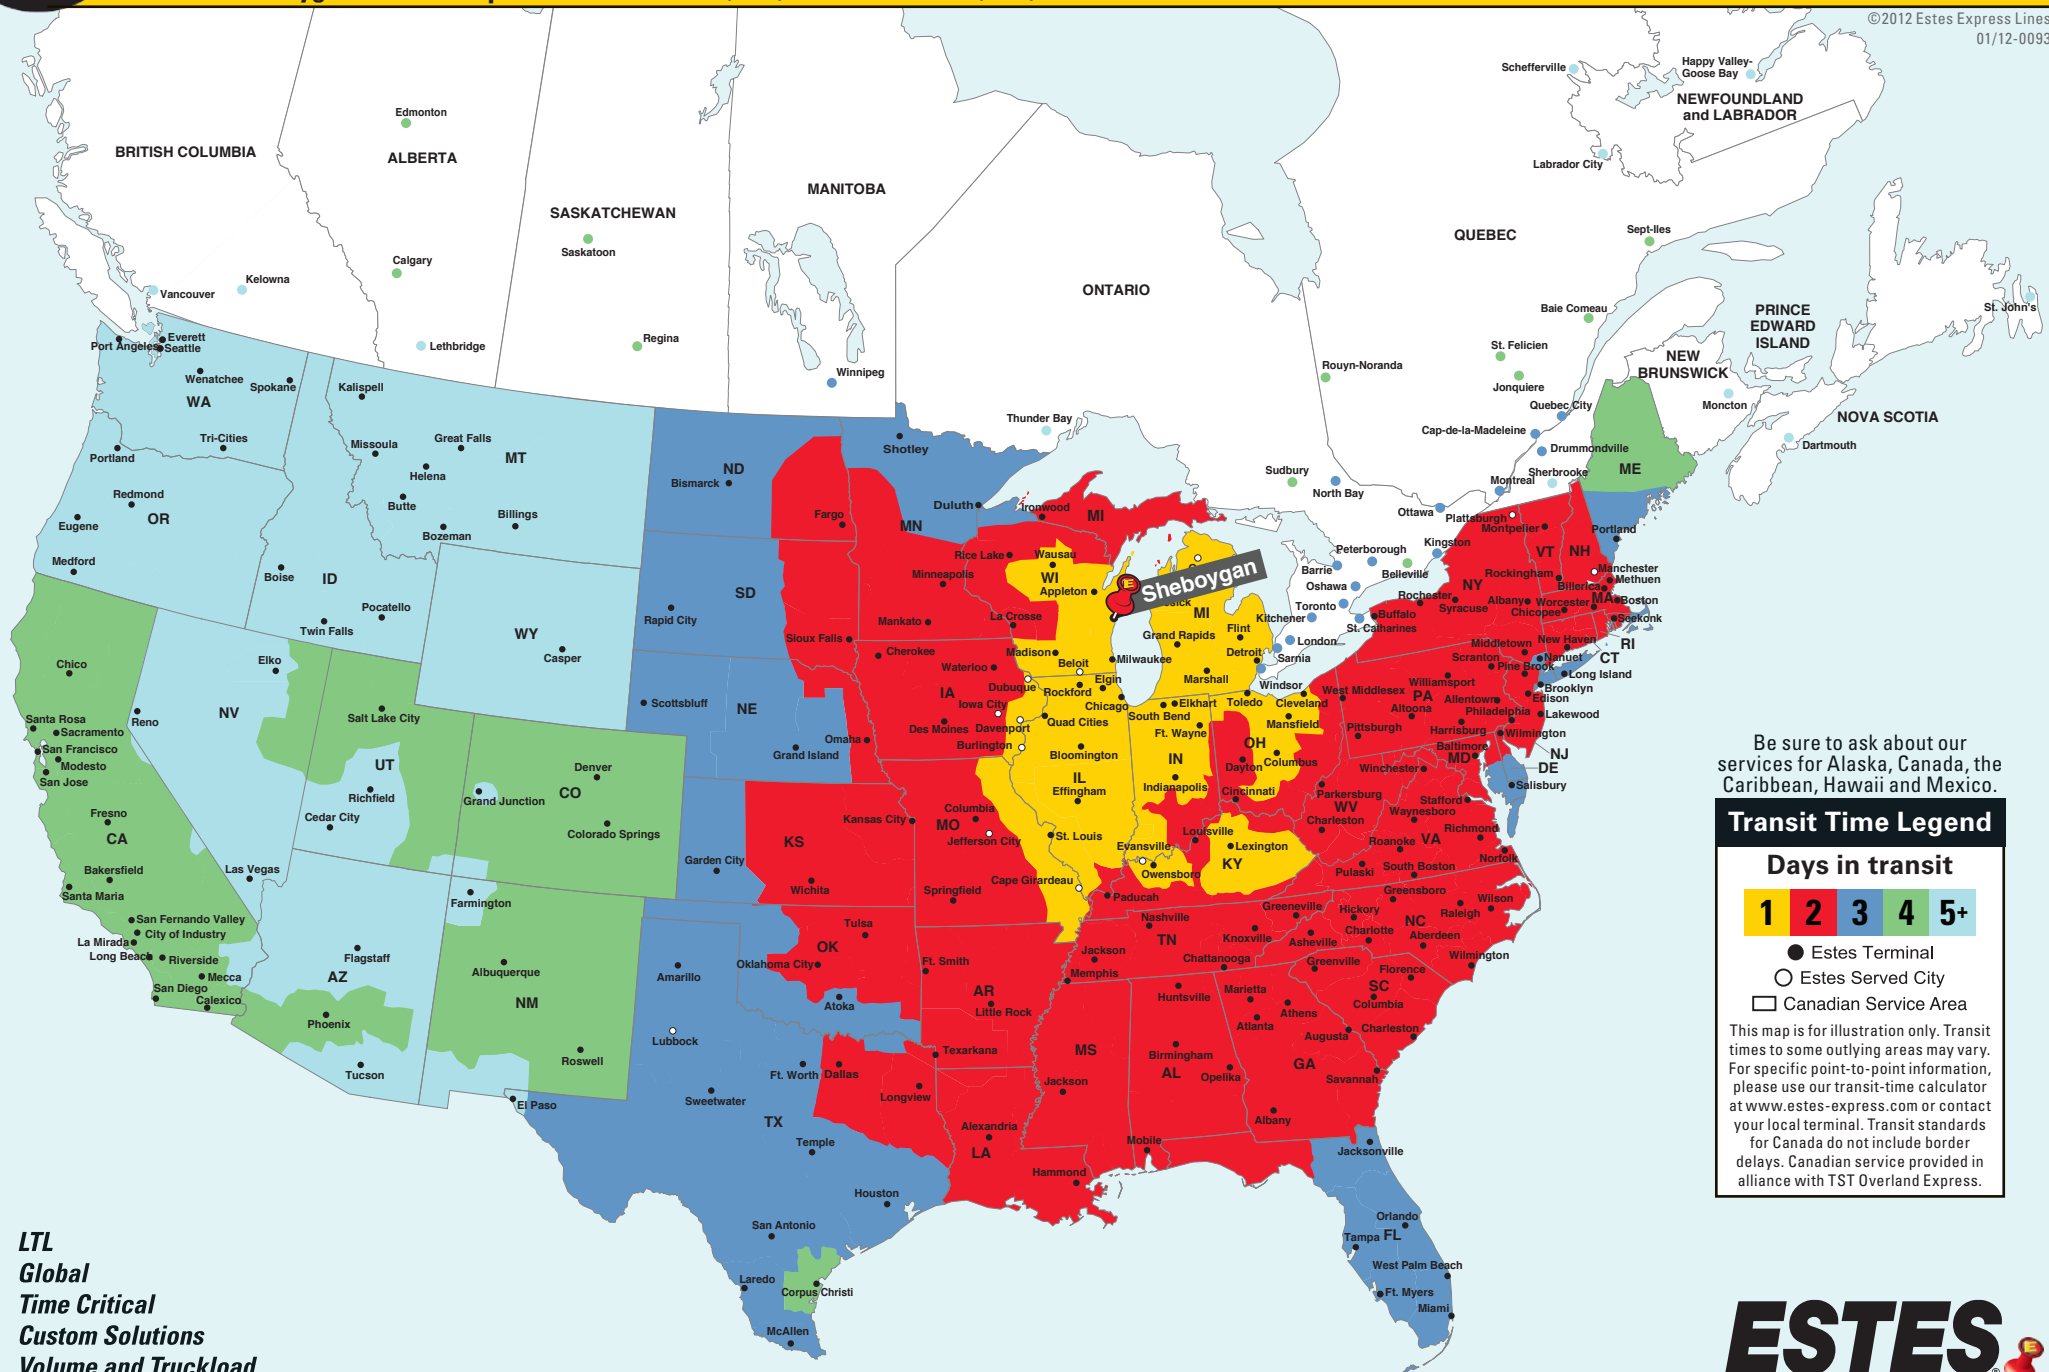

North American Coverage from Sheboygan, WI

(920) 565-2140

E-mail: sheboygan@estes-express.com • Phone: (920) 565-2140 • Fax: (920) 565-2724

©2012 Estes Express Lines
01/12-0093

Be sure to ask about our services for Alaska, Canada, the Caribbean, Hawaii and Mexico.

Transit Time Legend

Days in transit

- Estes Terminal
- Estes Served City
- Canadian Service Area

This map is for illustration only. Transit times to some outlying areas may vary. For specific point-to-point information, please use our transit-time calculator at www.estes-express.com or contact your local terminal. Transit standards for Canada do not include border delays. Canadian service provided in alliance with TST Overland Express.

LTL
Global
Time Critical
Custom Solutions
Volume and Truckload

(920) 565-2140 • www.estes-express.com

Service Is What Our People Deliver!