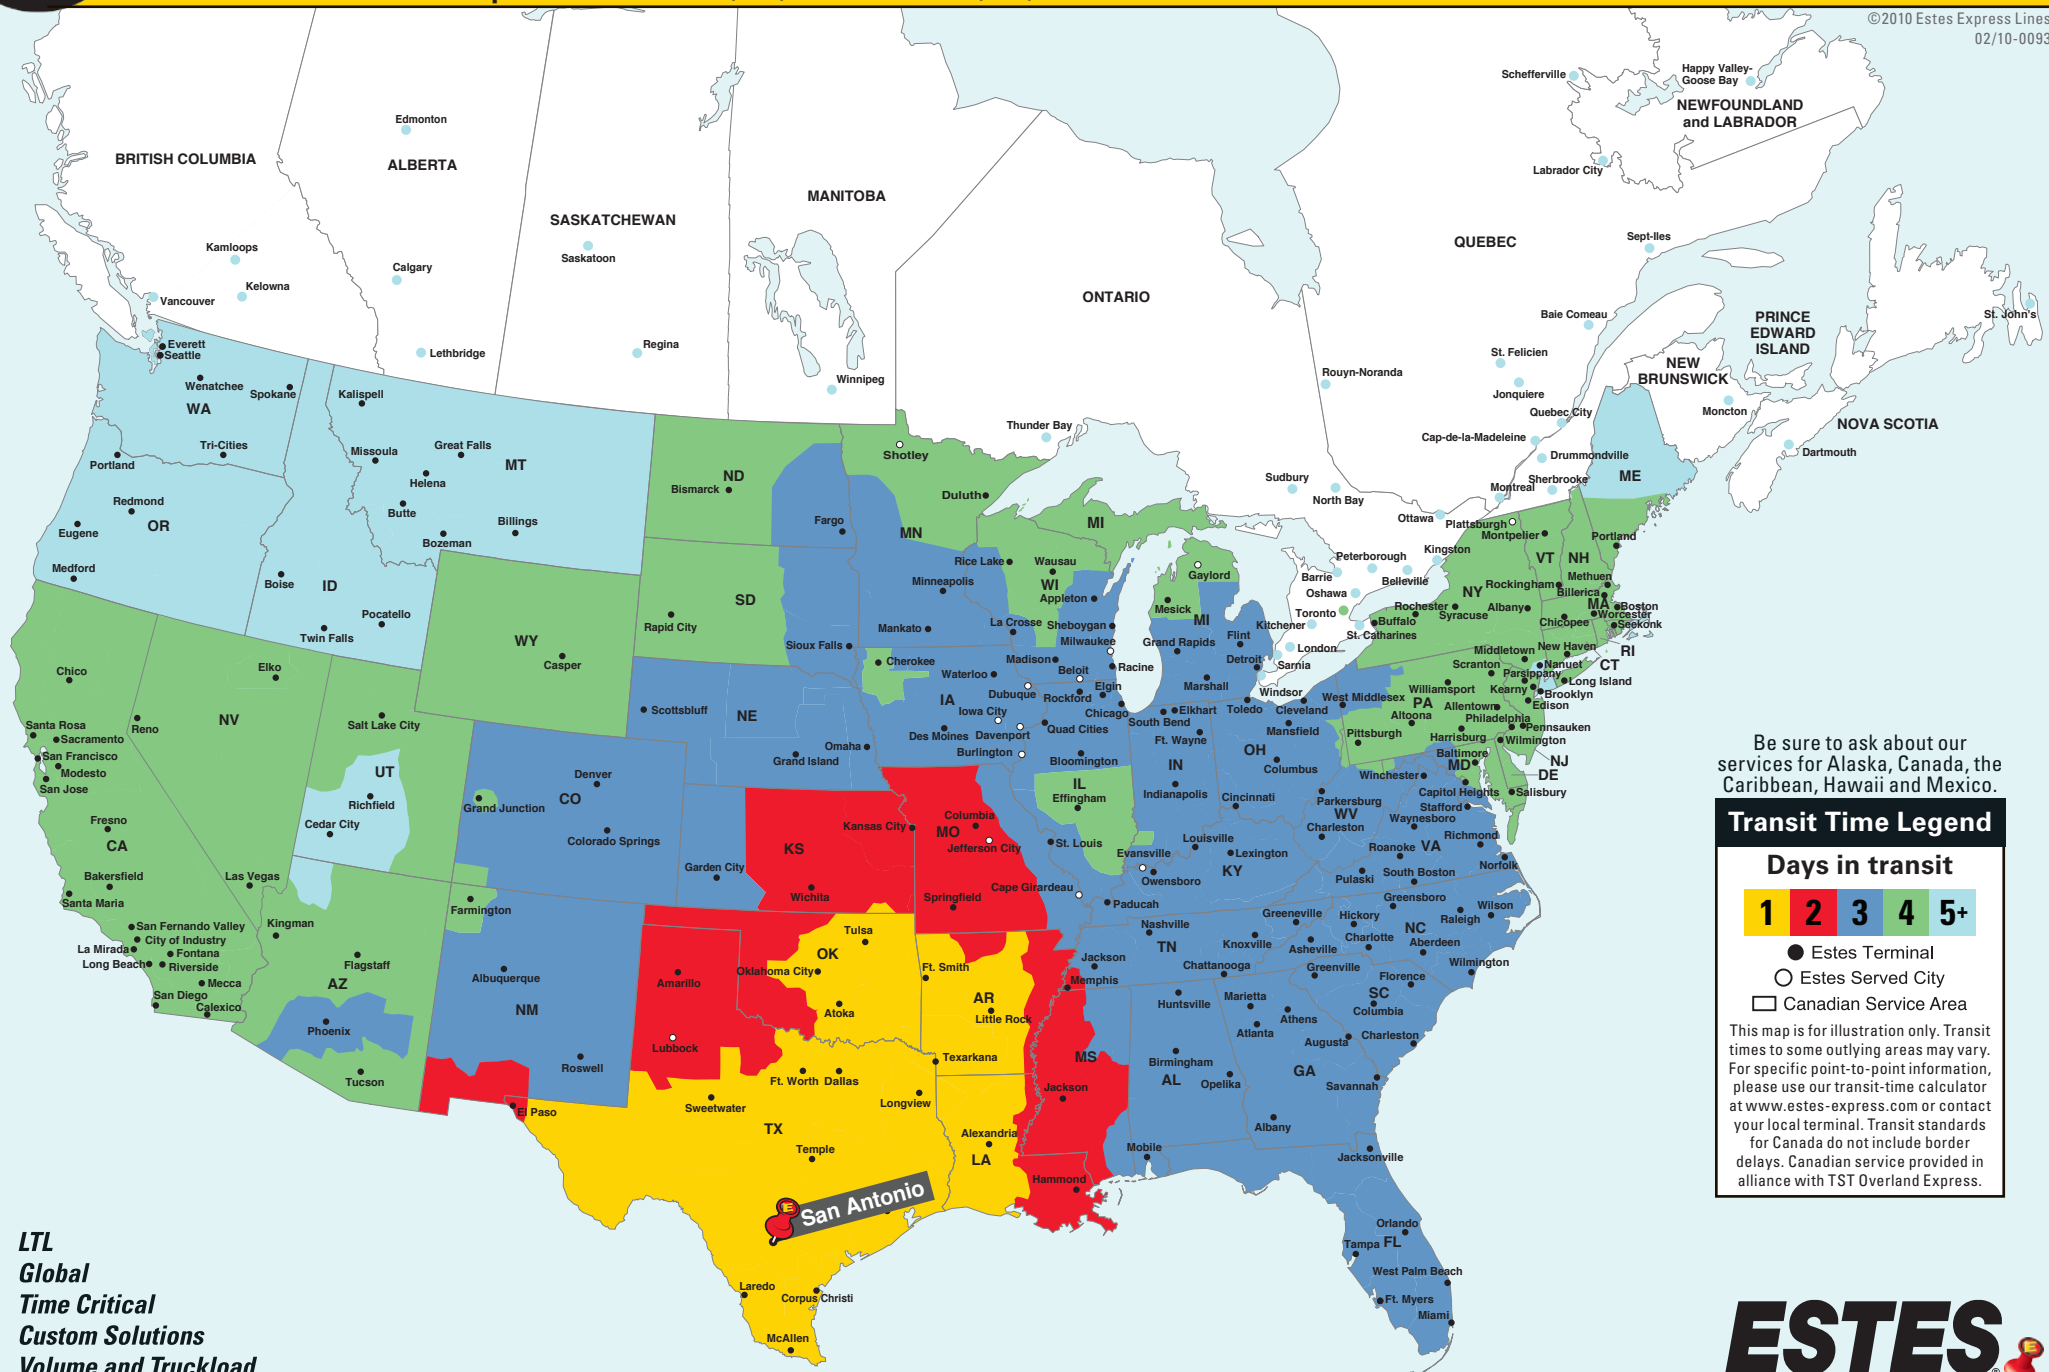

Be sure to ask about our services for Alaska, Canada, the Caribbean, Hawaii and Mexico.

### Transit Time Legend

#### Days in transit

● Estes Terminal

○ Estes Served City

□ Canadian Service Area

This map is for illustration only. Transit times to some outlying areas may vary. For specific point-to-point information, please use our transit-time calculator at [www.estes-express.com](http://www.estes-express.com) or contact your local terminal. Transit standards for Canada do not include border delays. Canadian service provided in alliance with TST Overland Express.