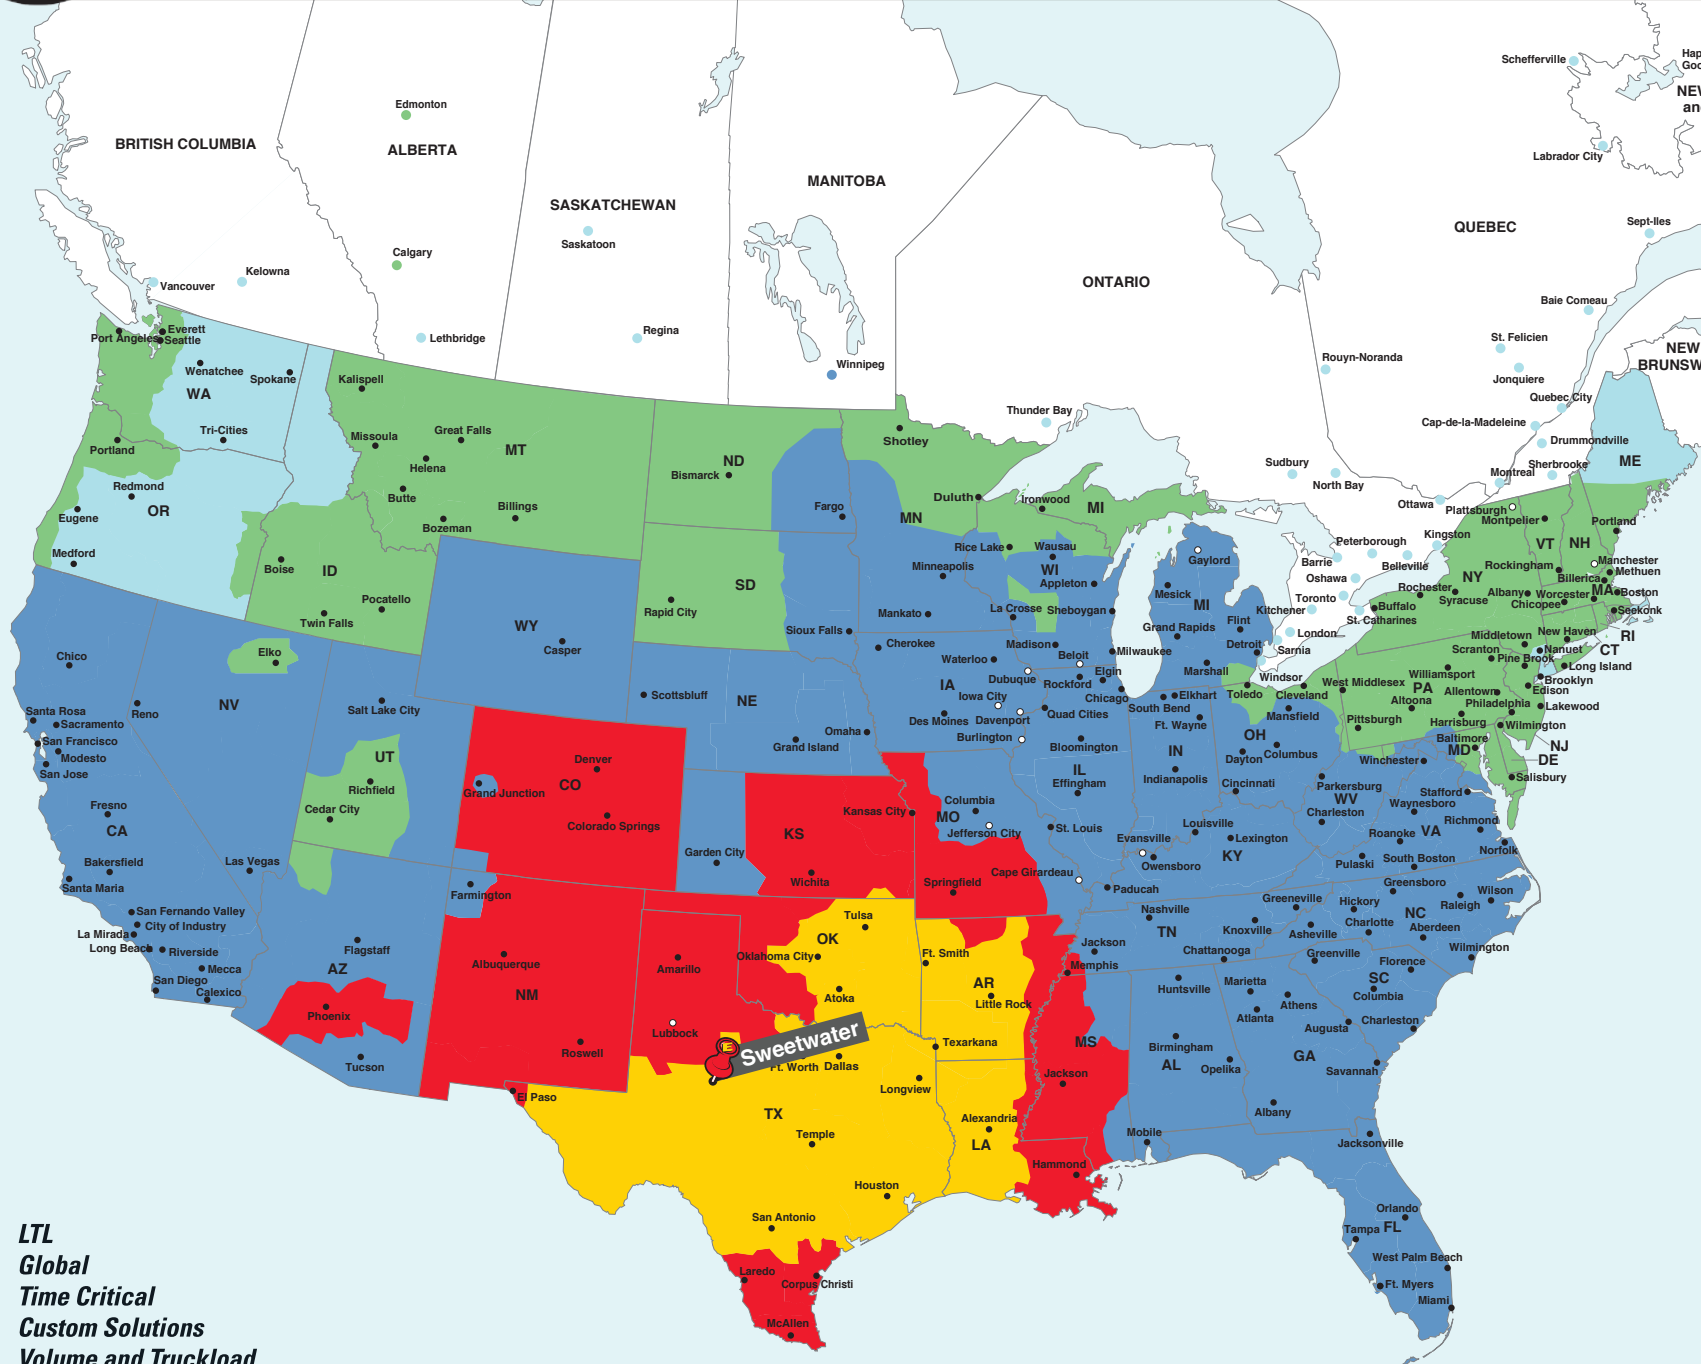

North American Coverage from Sweetwater, TX

(325) 235-2028

E-mail: sweetwater@estes-express.com • Phone: (325) 235-2028 • Fax: (325) 235-2043

©2012 Estes Express Lines
01/12-0093

Be sure to ask about our services for Alaska, Canada, the Caribbean, Hawaii and Mexico.

Transit Time Legend

Days in transit

- Estes Terminal
- Estes Served City
- Canadian Service Area

This map is for illustration only. Transit times to some outlying areas may vary. For specific point-to-point information, please use our transit-time calculator at www.estes-express.com or contact your local terminal. Transit standards for Canada do not include border delays. Canadian service provided in alliance with TST Overland Express.

LTL
Global
Time Critical
Custom Solutions
Volume and Truckload

(325) 235-2028 • www.estes-express.com

Service Is What Our People Deliver!