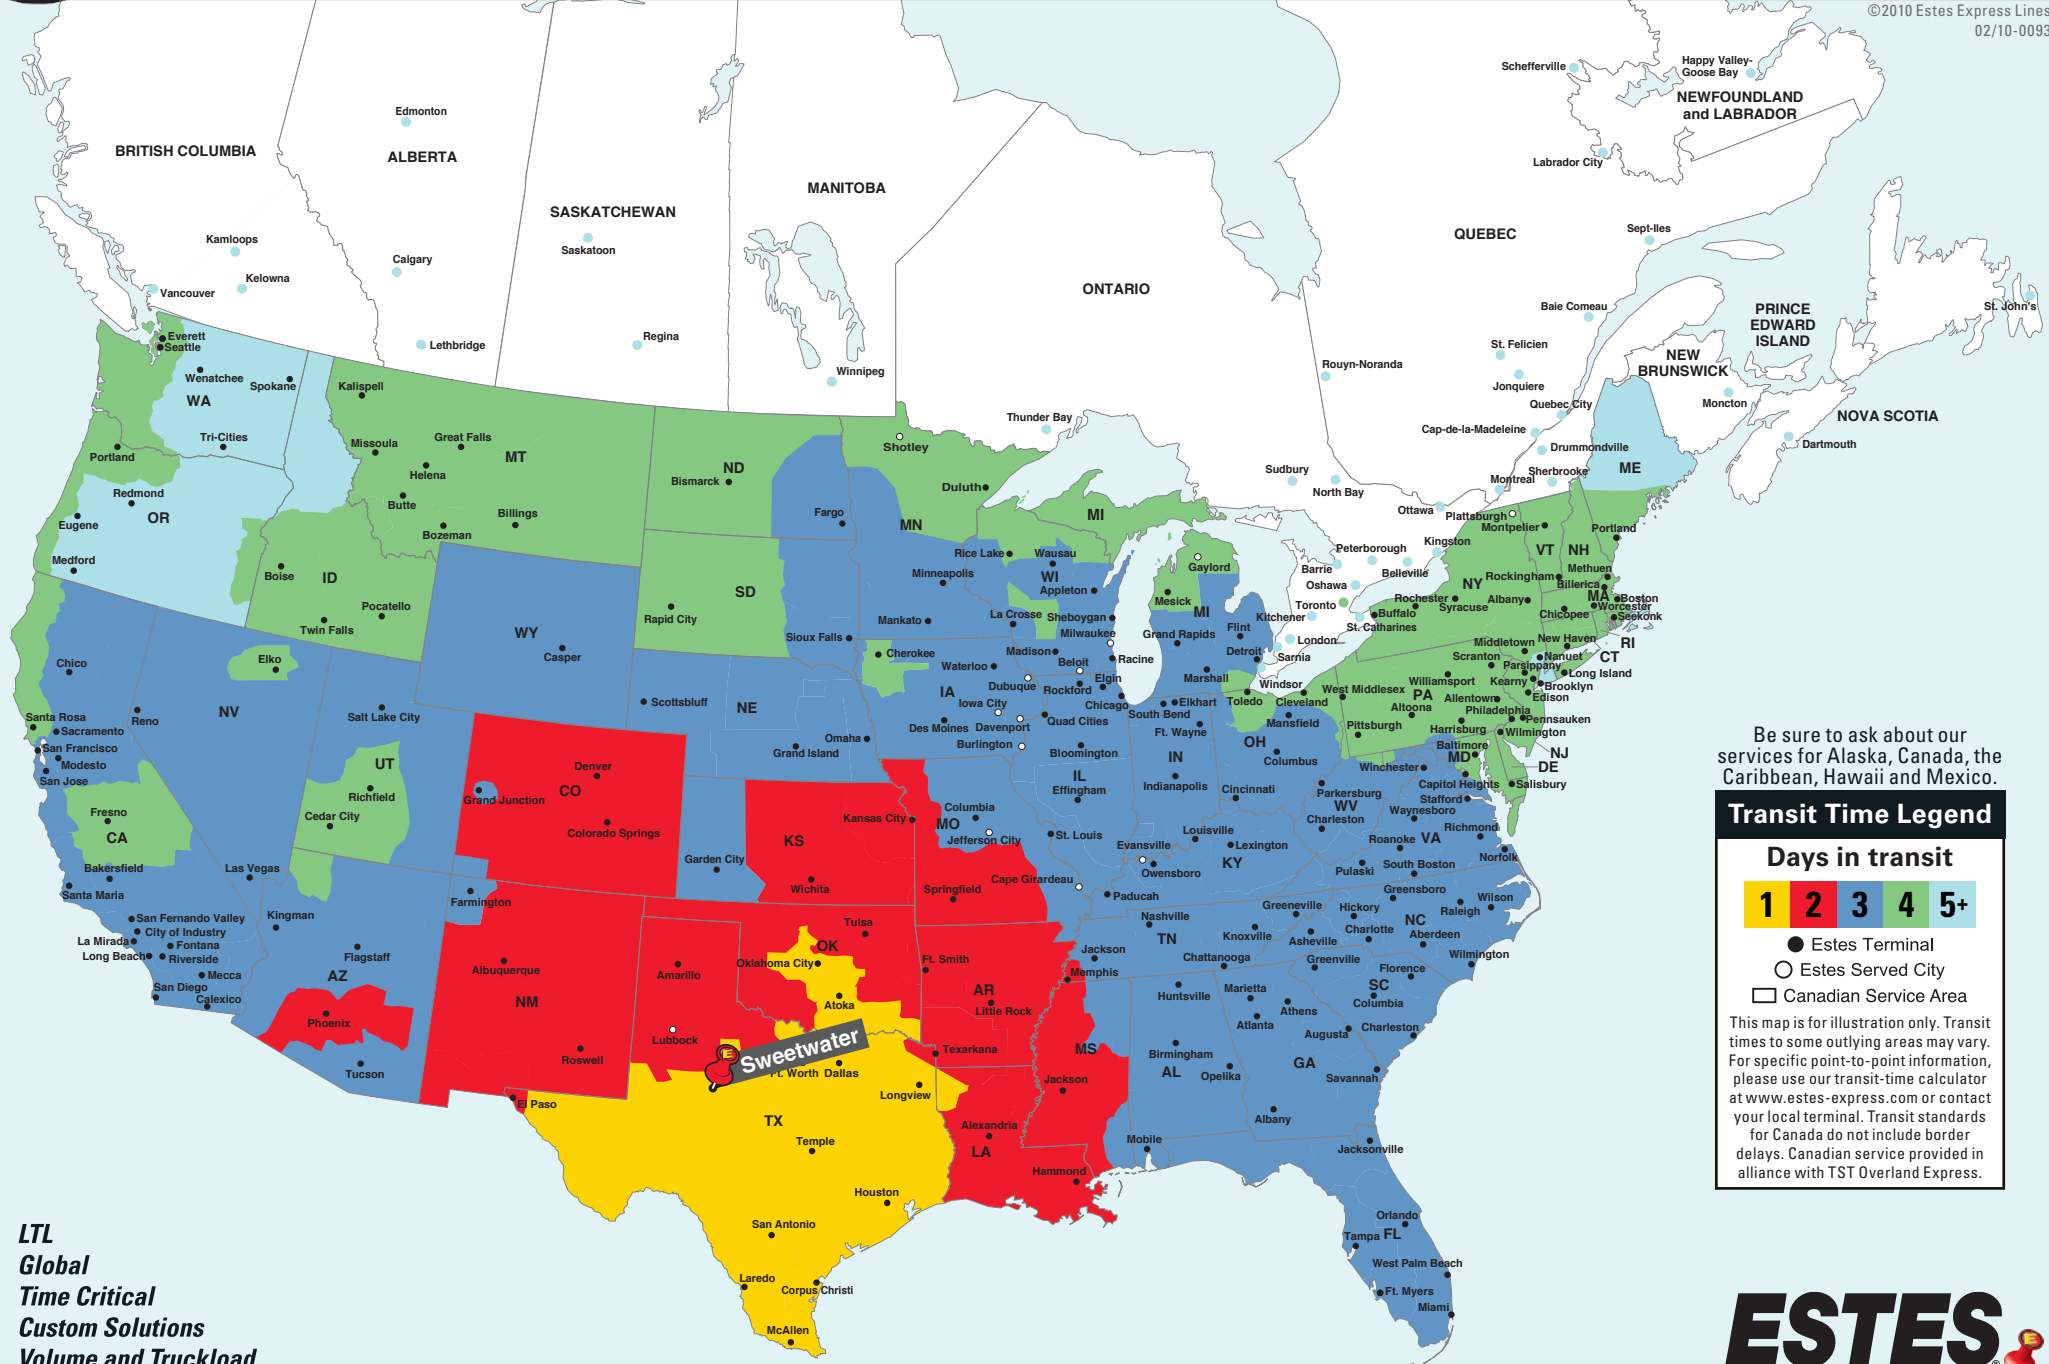

# North American Coverage from Sweetwater, TX

(325) 235-2028

E-mail: [sweetwater@estes-express.com](mailto:sweetwater@estes-express.com) • Phone: (325) 235-2028 • Fax: (325) 235-2043

©2010 Estes Express Lines  
02/10-0093

Be sure to ask about our services for Alaska, Canada, the Caribbean, Hawaii and Mexico.

### Transit Time Legend

Days in transit

- Estes Terminal
- Estes Served City
- Canadian Service Area

This map is for illustration only. Transit times to some outlying areas may vary. For specific point-to-point information, please use our transit-time calculator at [www.estes-express.com](http://www.estes-express.com) or contact your local terminal. Transit standards for Canada do not include border delays. Canadian service provided in alliance with TST Overland Express.

LTL  
Global  
Time Critical  
Custom Solutions  
Volume and Truckload

(325) 235-2028 • [www.estes-express.com](http://www.estes-express.com)

Service Is What Our People Deliver!®