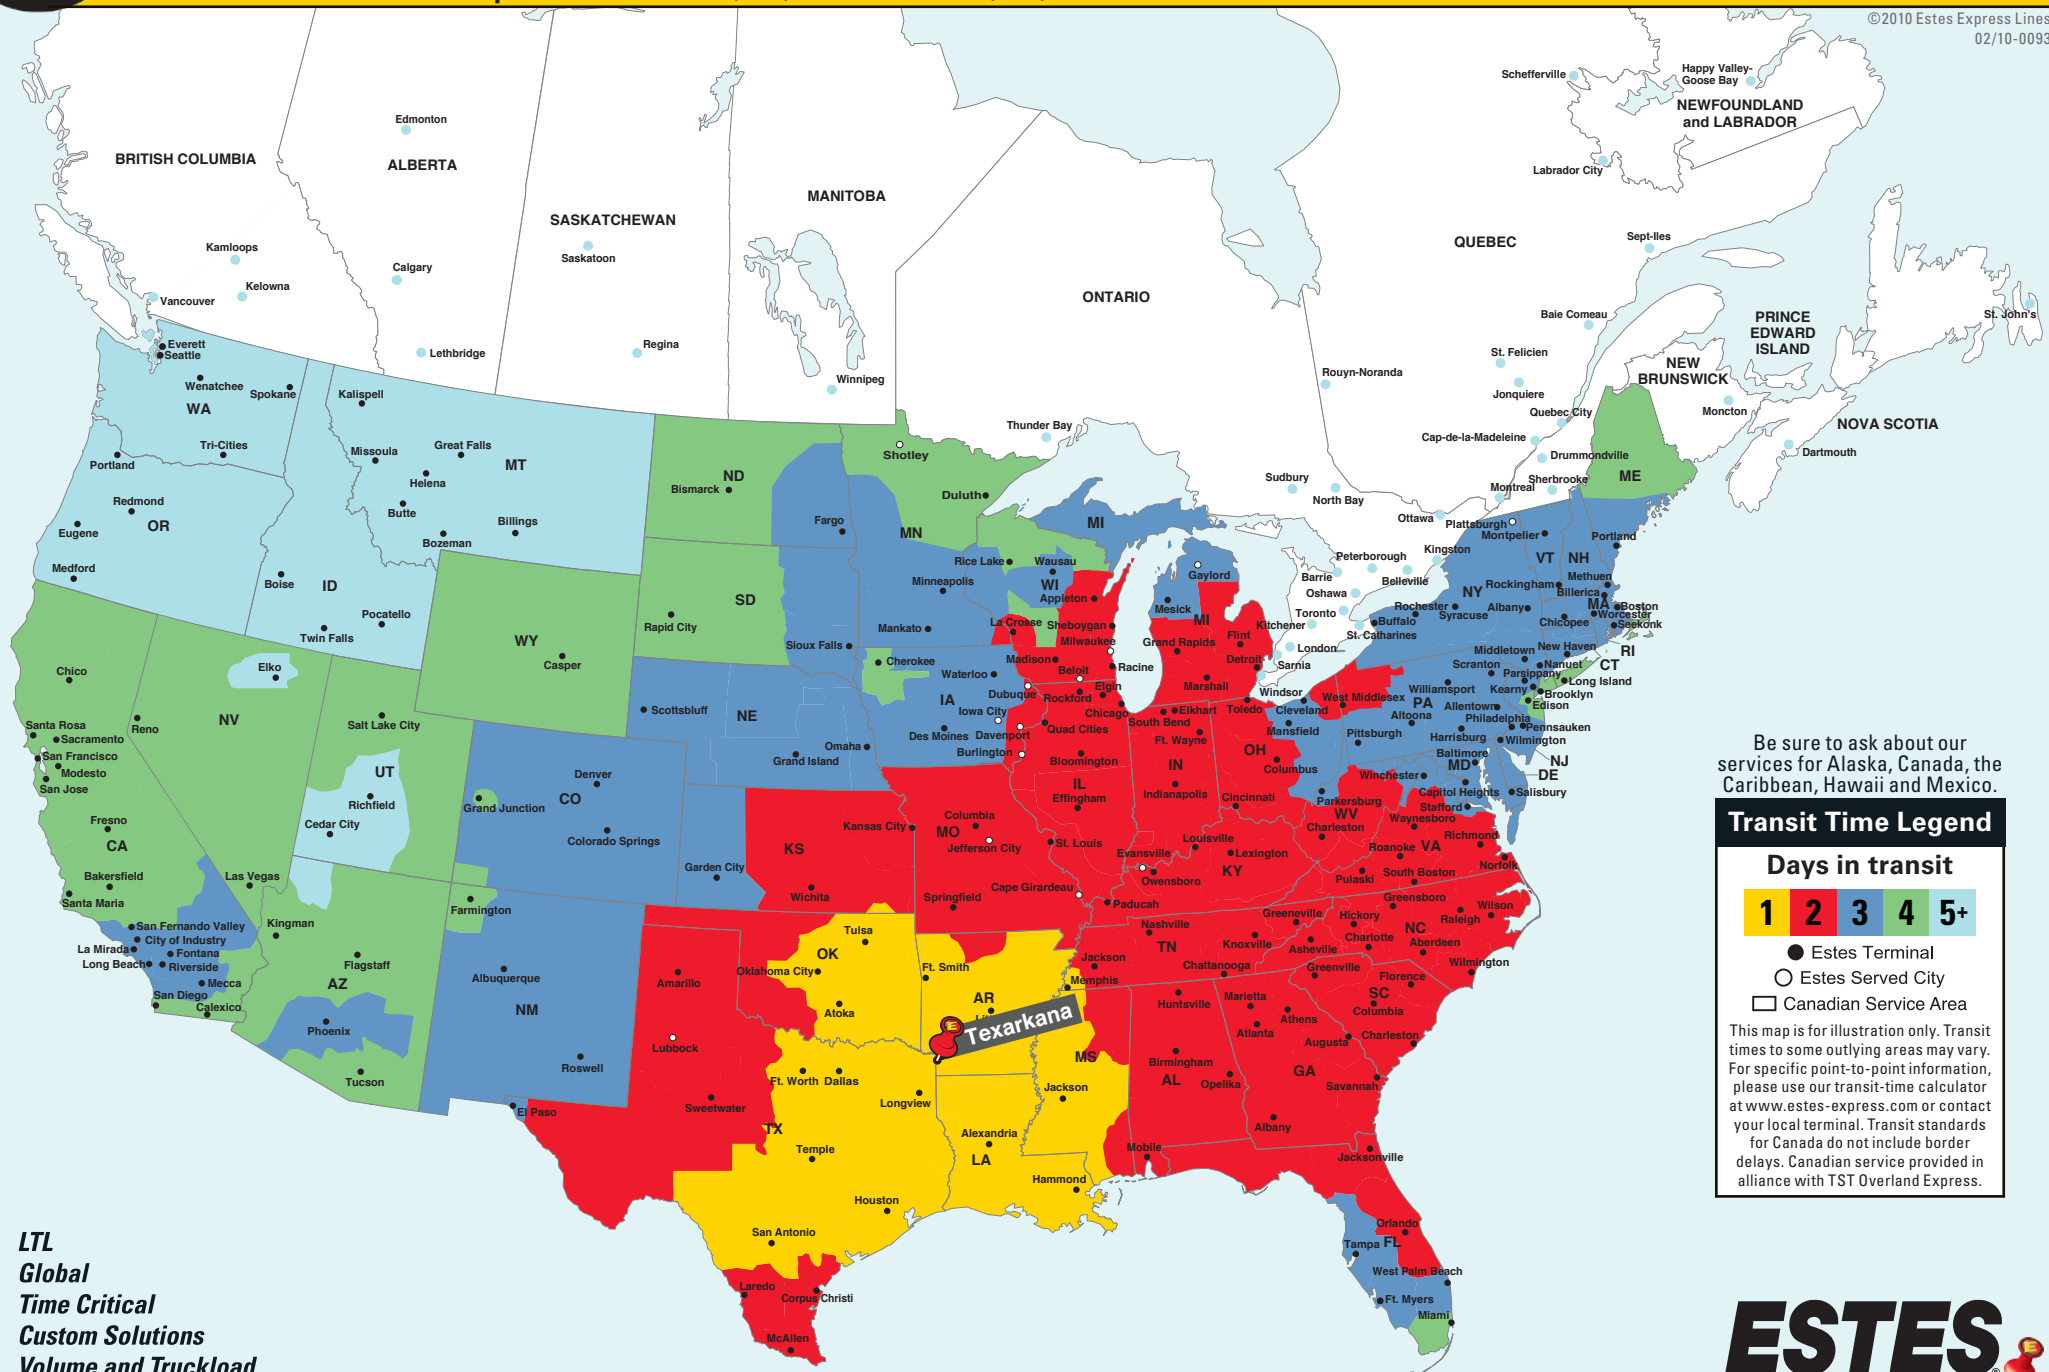

Be sure to ask about our services for Alaska, Canada, the Caribbean, Hawaii and Mexico.

### Transit Time Legend

#### Days in transit

- Estes Terminal
- Estes Served City
- Canadian Service Area

This map is for illustration only. Transit times to some outlying areas may vary. For specific point-to-point information, please use our transit-time calculator at [www.estes-express.com](http://www.estes-express.com) or contact your local terminal. Transit standards for Canada do not include border delays. Canadian service provided in alliance with TST Overland Express.