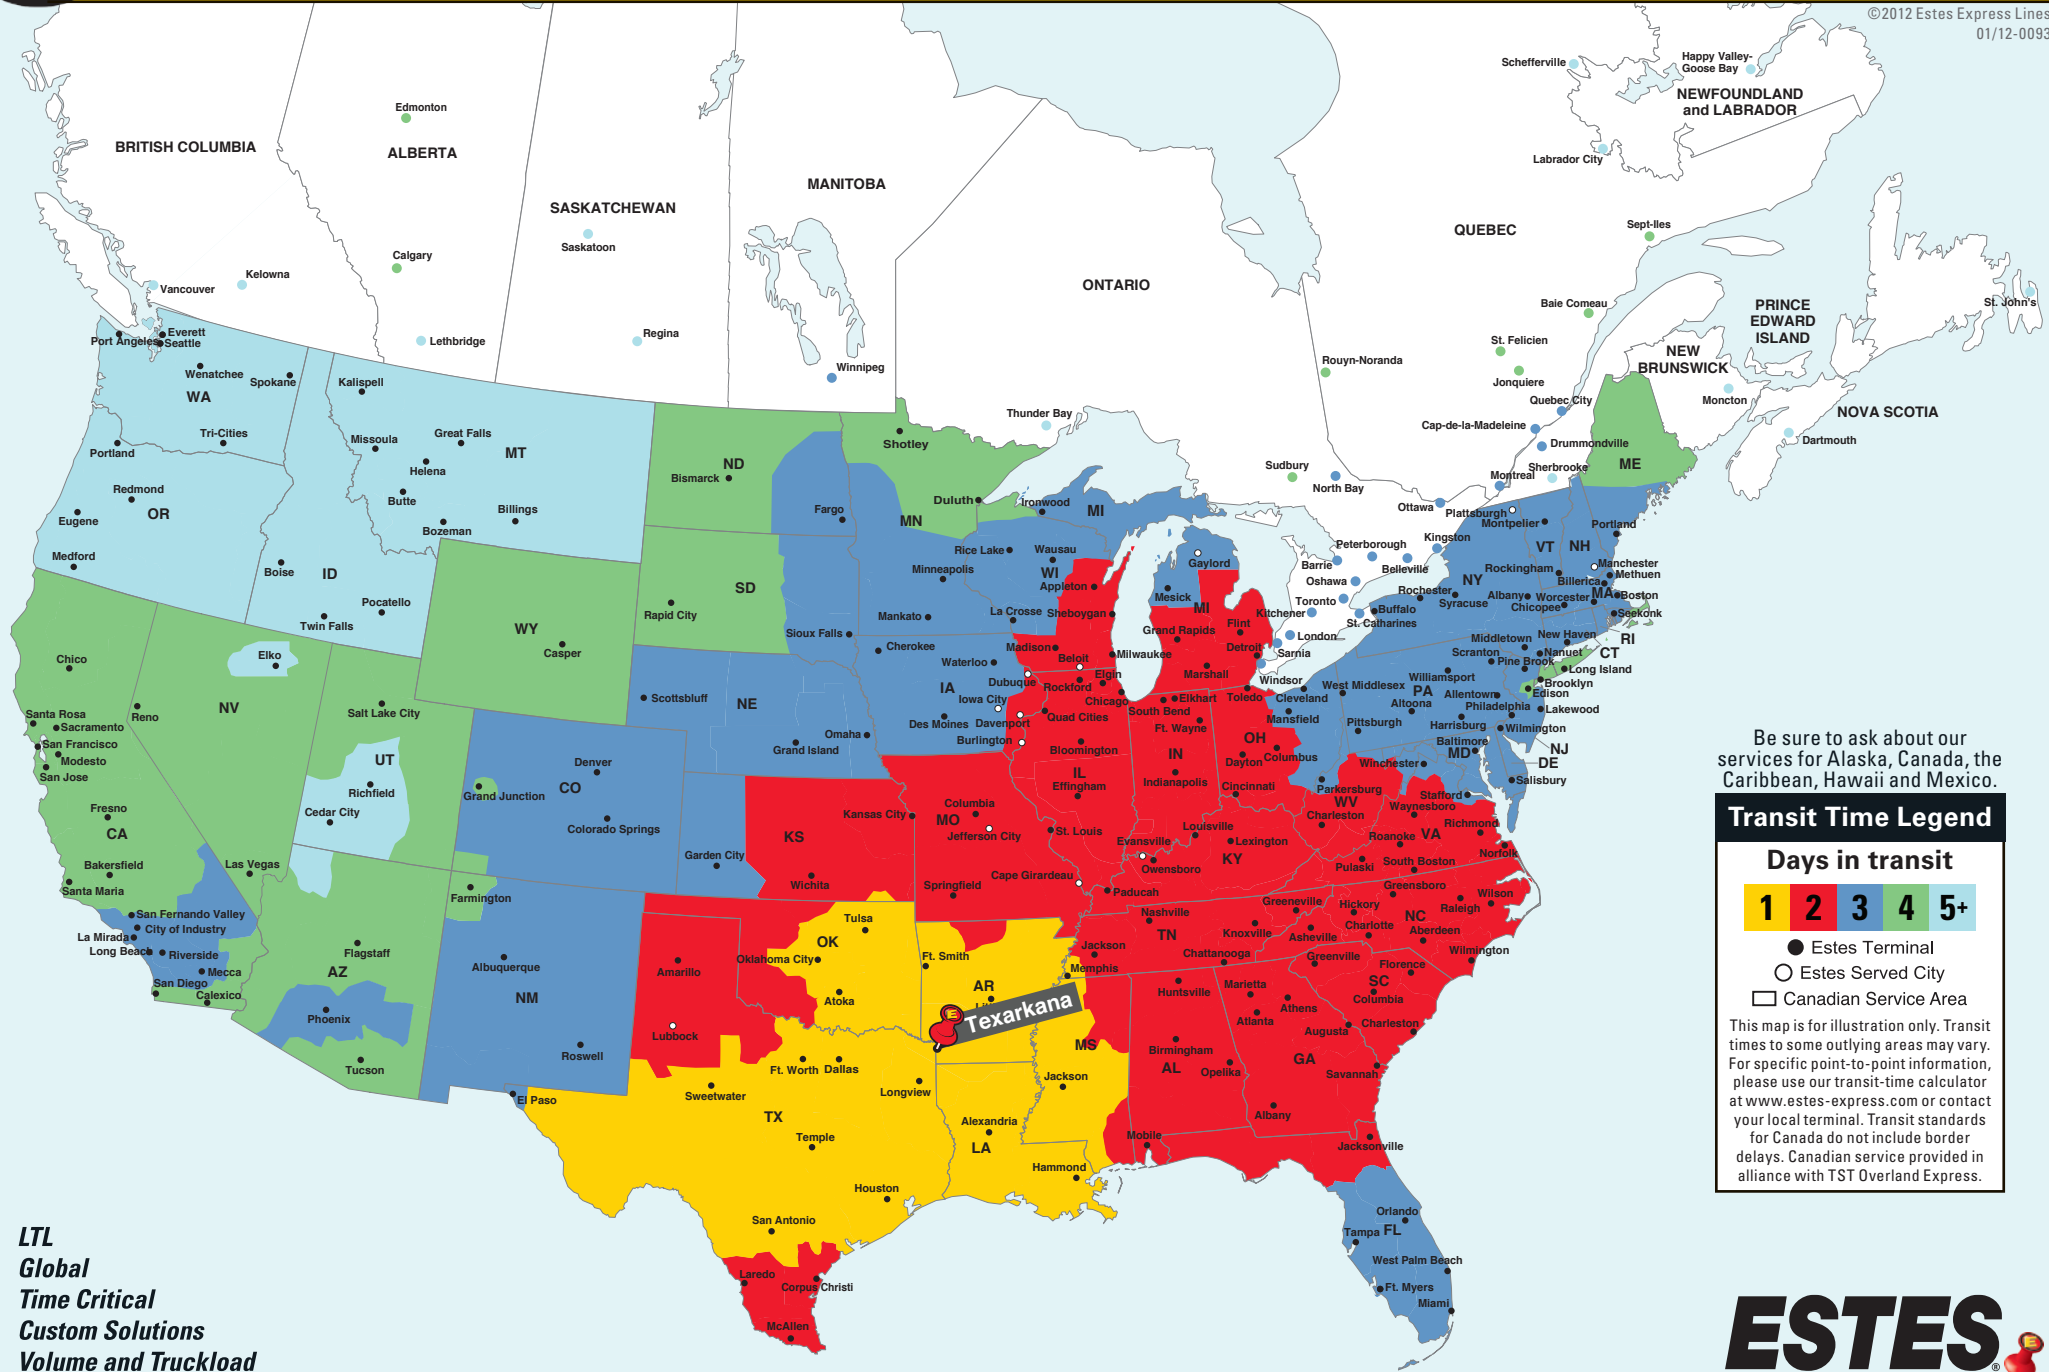

North American Coverage from Texarkana, AR

(870)-777-4882

E-mail: texarkanna@estes-express.com • Phone: (870)-777-4882 • Fax: (870) 777-4882

©2012 Estes Express Lines
01/12-0093

LTL
Global
Time Critical
Custom Solutions
Volume and Truckload