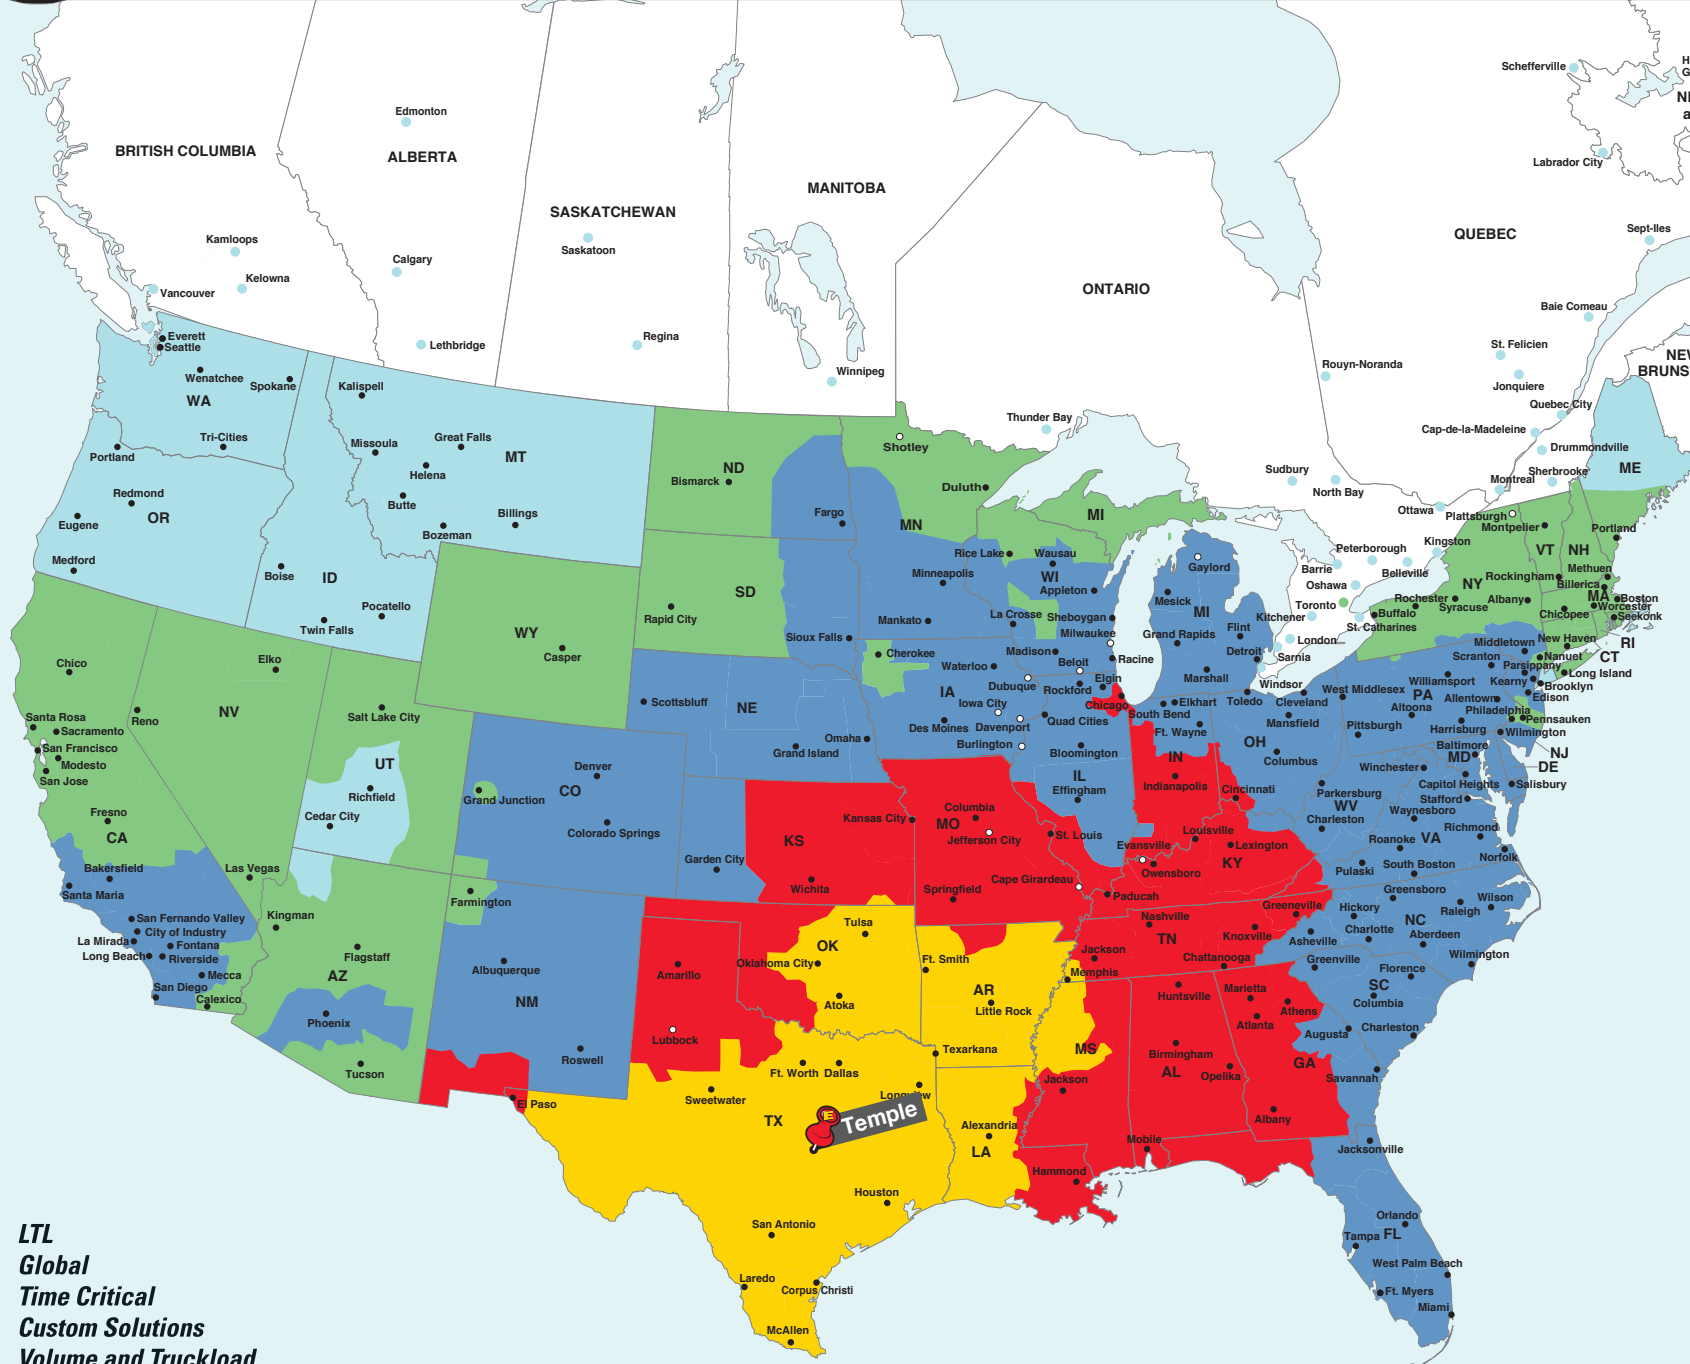

North American Coverage from Temple, TX

(254) 771-2300

E-mail: temple@estes-express.com • Phone: (254) 771-2300 • Fax: (254) 771-2144

©2010 Estes Express Lines
02/10-0093

Be sure to ask about our services for Alaska, Canada, the Caribbean, Hawaii and Mexico.

Transit Time Legend

Days in transit

- Estes Terminal
- Estes Served City
- Canadian Service Area

This map is for illustration only. Transit times to some outlying areas may vary. For specific point-to-point information, please use our transit-time calculator at www.estes-express.com or contact your local terminal. Transit standards for Canada do not include border delays. Canadian service provided in alliance with TST Overland Express.

LTL
Global
Time Critical
Custom Solutions
Volume and Truckload

(254) 771-2300 • www.estes-express.com

Service Is What Our People Deliver!