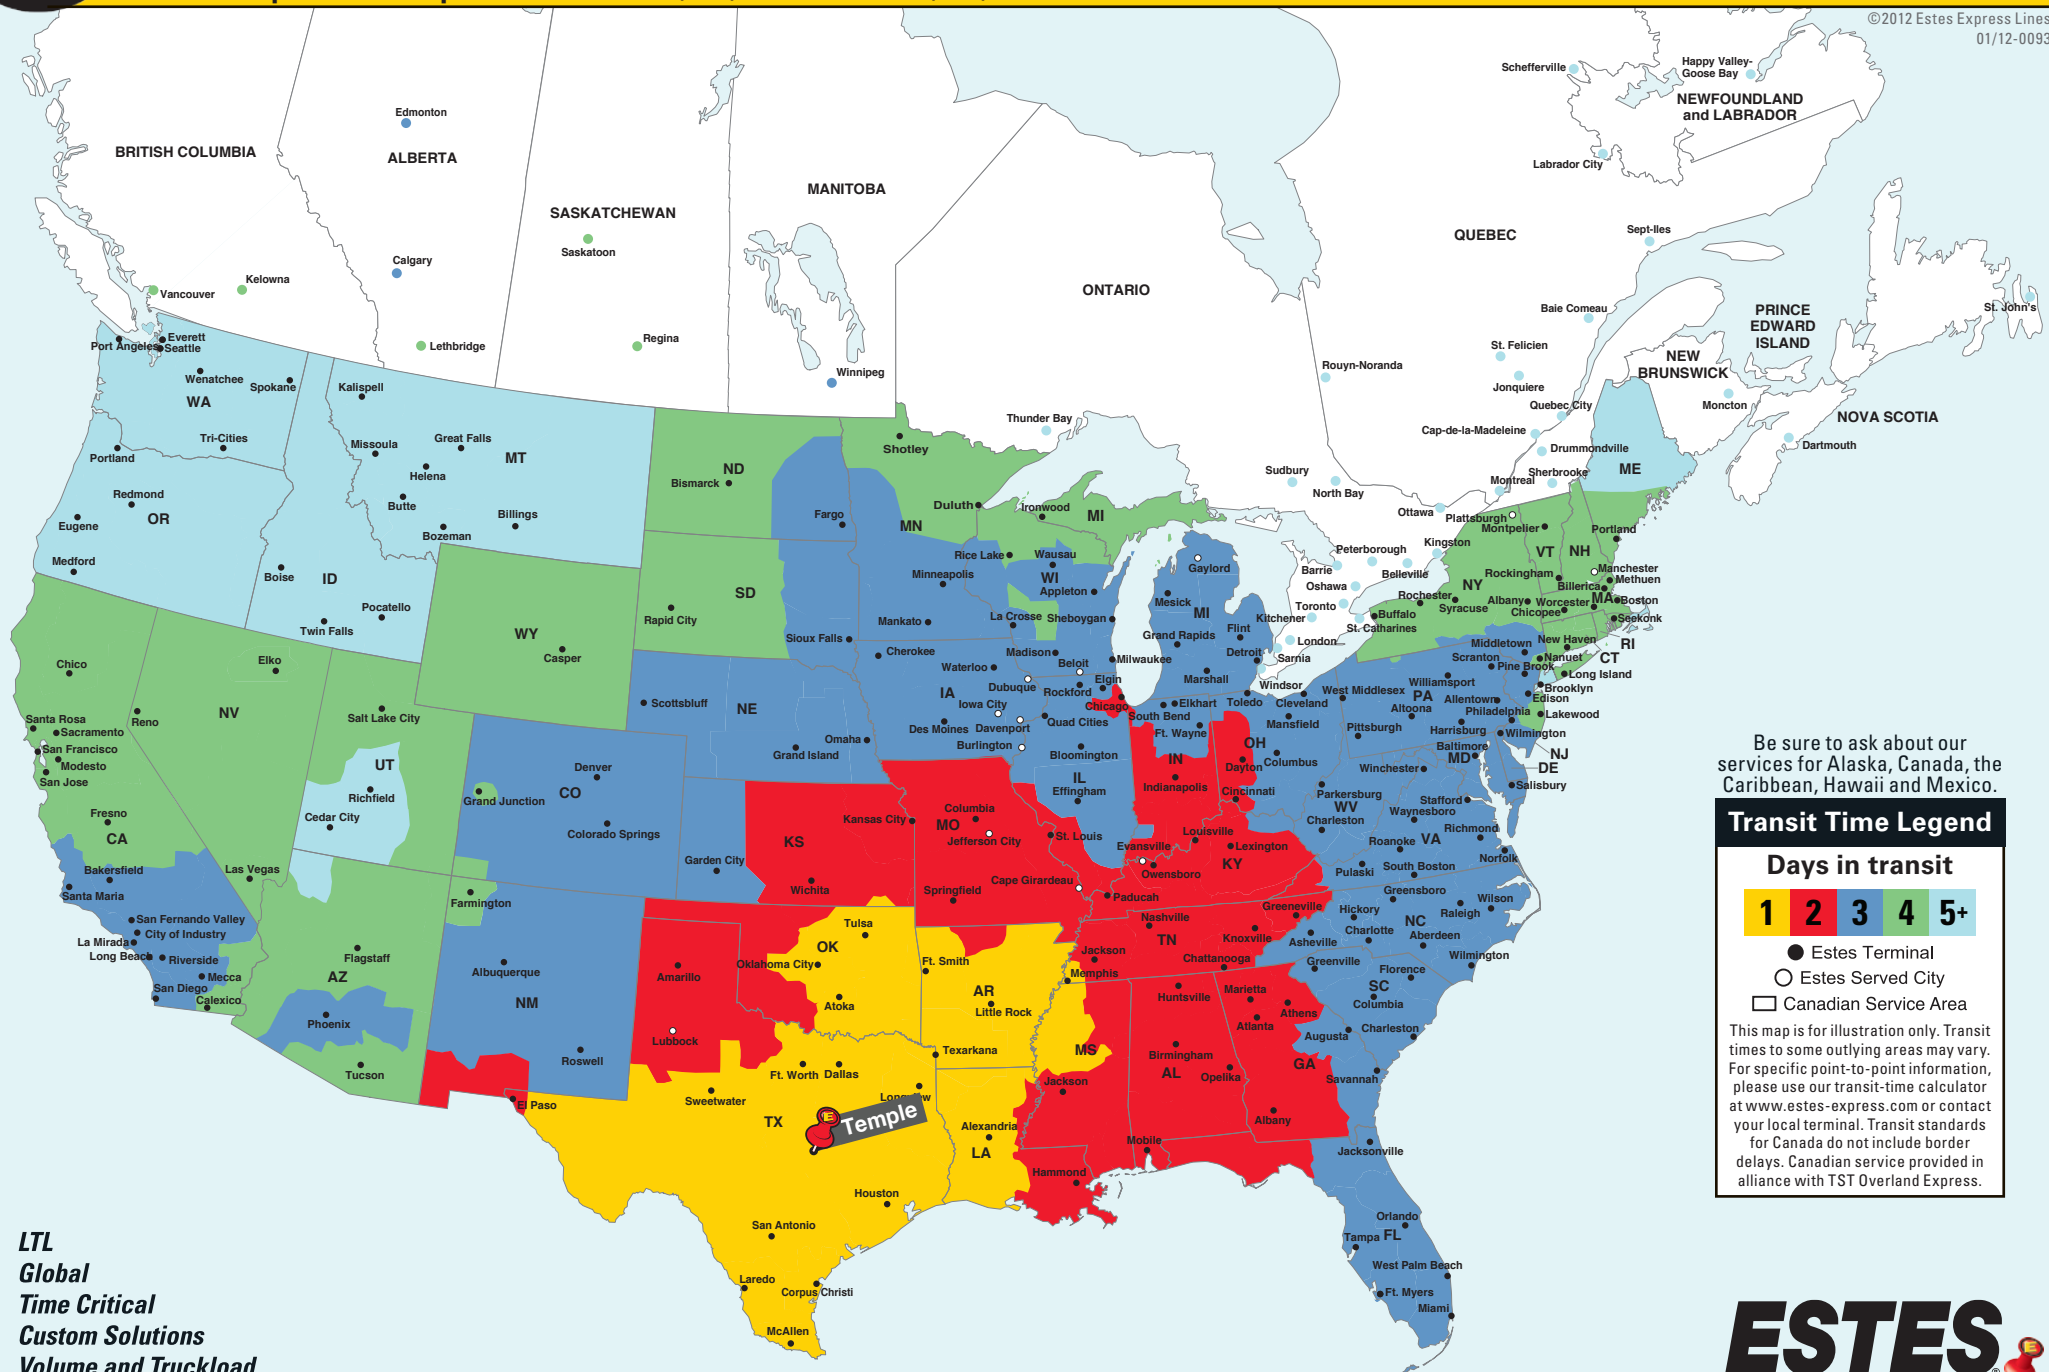

North American Coverage from Temple, TX

(254) 771-2300

E-mail: temple@estes-express.com • Phone: (254) 771-2300 • Fax: (254) 771-2144

©2012 Estes Express Lines
01/12-0093

Be sure to ask about our services for Alaska, Canada, the Caribbean, Hawaii and Mexico.

Transit Time Legend

Days in transit

- Estes Terminal
- Estes Served City
- Canadian Service Area

This map is for illustration only. Transit times to some outlying areas may vary. For specific point-to-point information, please use our transit-time calculator at www.estes-express.com or contact your local terminal. Transit standards for Canada do not include border delays. Canadian service provided in alliance with TST Overland Express.

LTL
Global
Time Critical
Custom Solutions
Volume and Truckload

(254) 771-2300 • www.estes-express.com

Service Is What Our People Deliver!