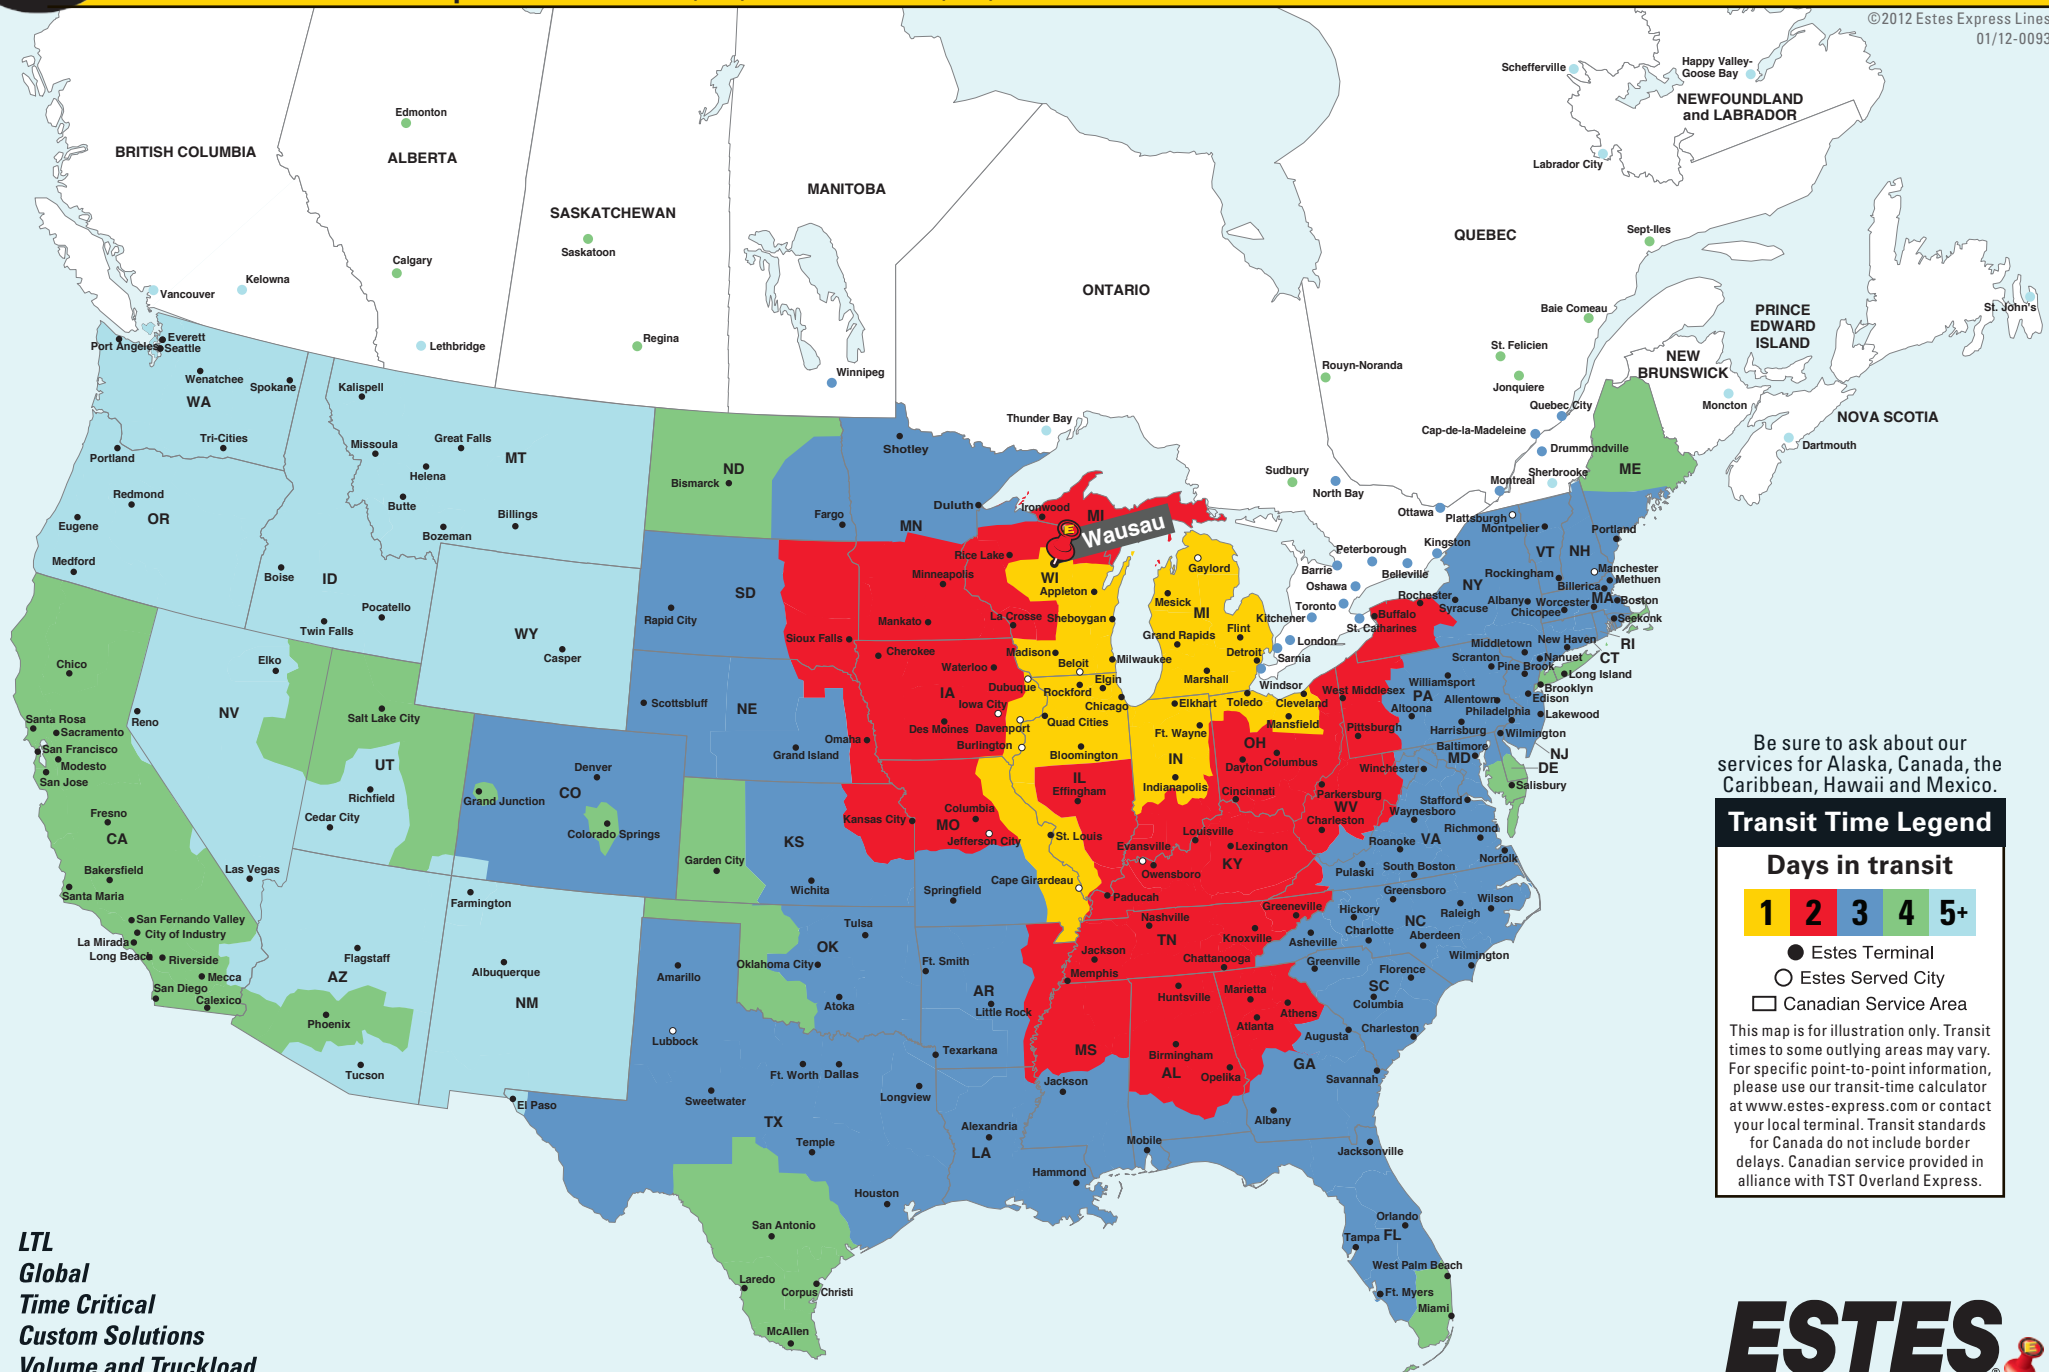

North American Coverage from Wausau, WI

(715) 849-1400

E-mail: wausau@estes-express.com • Phone: (715) 849-1400 • Fax: (715) 849-1401

©2012 Estes Express Lines
01/12-0093

Be sure to ask about our services for Alaska, Canada, the Caribbean, Hawaii and Mexico.

Transit Time Legend

Days in transit

- Estes Terminal
- Estes Served City
- Canadian Service Area

This map is for illustration only. Transit times to some outlying areas may vary. For specific point-to-point information, please use our transit-time calculator at www.estes-express.com or contact your local terminal. Transit standards for Canada do not include border delays. Canadian service provided in alliance with TST Overland Express.

LTL
Global
Time Critical
Custom Solutions
Volume and Truckload

(715) 849-1400 • www.estes-express.com

Service Is What Our People Deliver!®