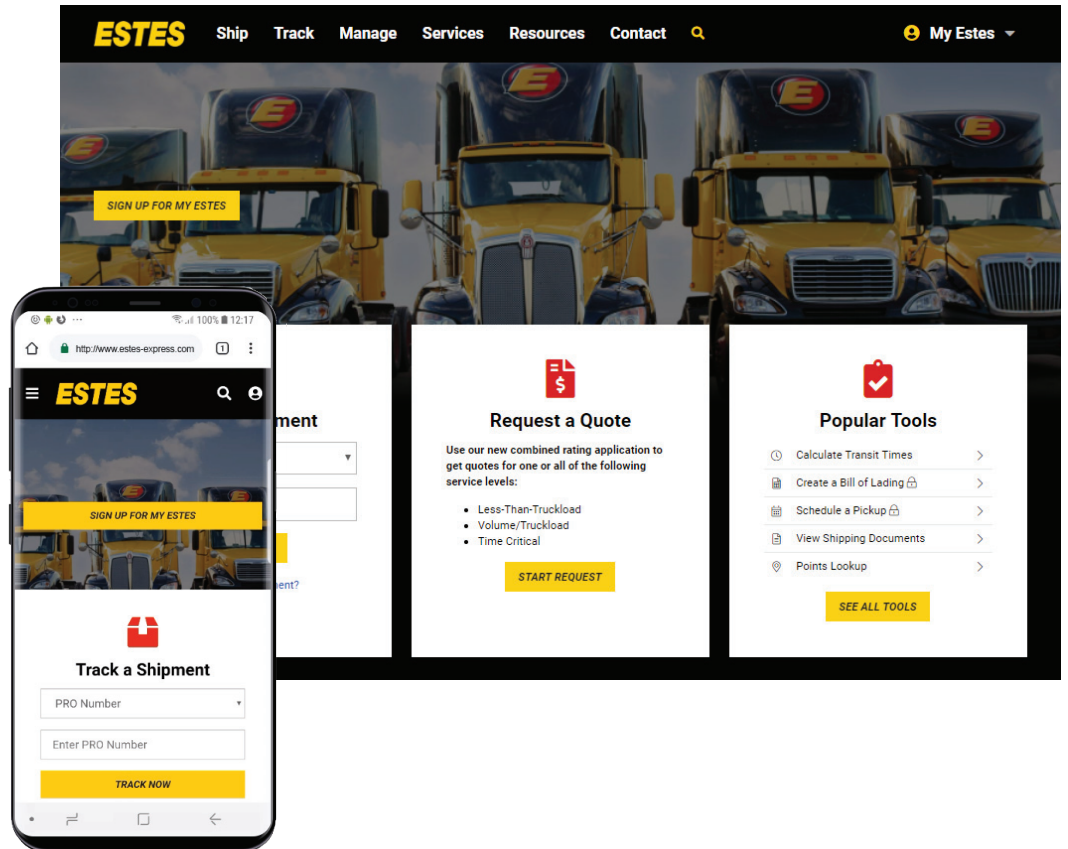

## SHIPMENT TRACKING

SHIP. TRACK. MANAGE. GO.

Estes makes it easy to get the information you need. The Shipment Tracking tool is just one more way we deliver responsive freight solutions so you can focus on what matters most.

- Easy, streamlined process
- Get the status of your shipment without logging in.
- Tracking is easy from any device.

- Get email updates for undelivered shipments.
- Get more detailed info when logged in, including:
  - pickup and delivery times
  - images
  - freight charges