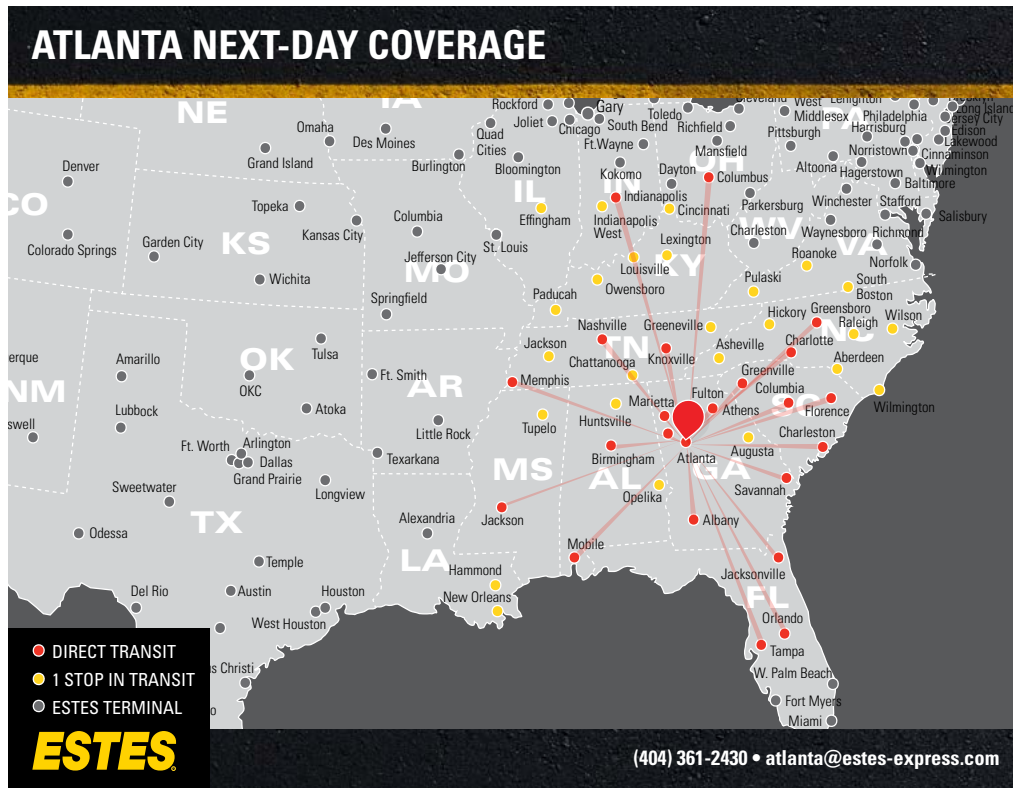

SHORT-HAUL FREIGHT SHIPPING

Atlanta, GA

As one of our 26 hub terminals, Estes' [Atlanta facility](#) serves as a central node in our transportation network. With its 91 doors and advanced sorting and routing technology, the Atlanta hub processes shipments from multiple origins, then redistributes them for direct runs to and from major U.S. cities like Charlotte, Indianapolis, Nashville, Jacksonville, and more!

Ready to make a [short-haul](#) shipment? Whether you're shipping out of our Atlanta terminal, or to or from any of its direct points, you'll enjoy:

- » Direct lanes that run every night like clockwork
- » Reduced freight handling and superior reliability
- » Dependable transit times for additional peace of mind

[Learn more](#) about our vast hub-and-terminal network and comprehensive short-haul coverage or give your account manager a call today!

From short-haul to long-haul, Estes does it all.