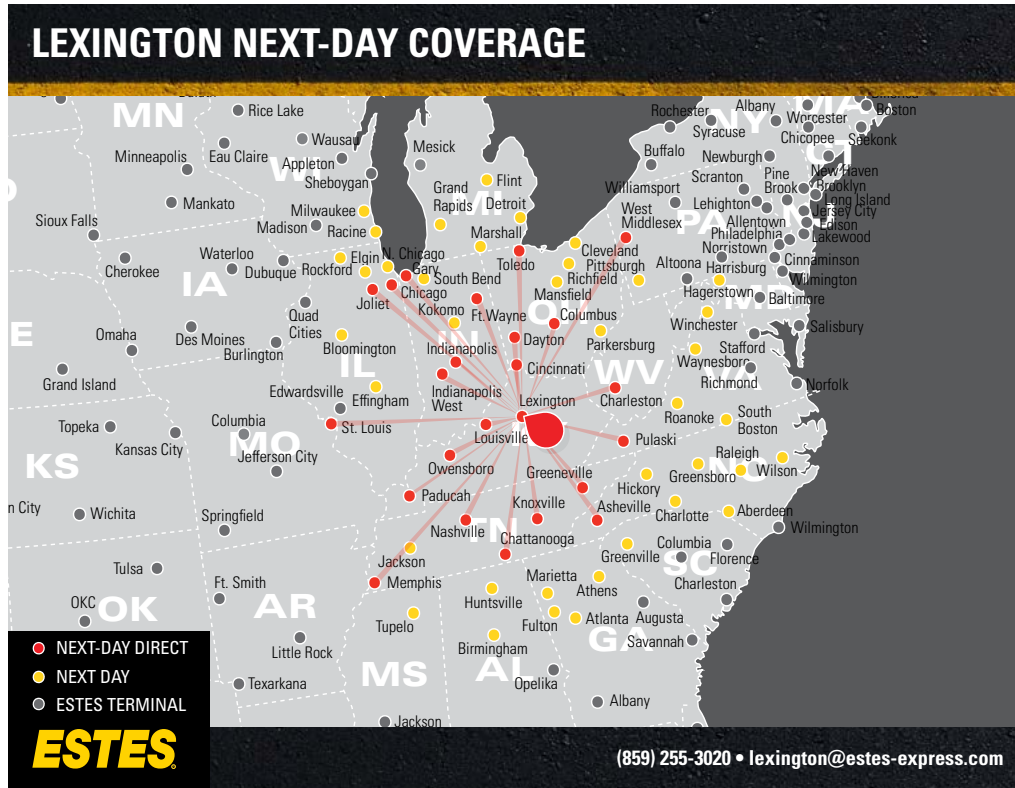

SHORT-HAUL FREIGHT SHIPPING

Lexington, KY

As one of our 26 hub terminals, Estes' [Lexington facility](#) serves as a central node in our transportation network. With its 50 doors and advanced sorting and routing technology, the Lexington hub processes shipments from multiple origins, then redistributes them for direct runs to and from major U.S. cities like Chicago, Indianapolis, Nashville, Cincinnati, and more!

Ready to make a [short-haul](#) shipment? Whether you're shipping out of our Lexington terminal, or to or from any of its direct points, you'll enjoy:

- » Direct lanes that run every night like clockwork
- » Reduced freight handling and superior reliability
- » Dependable transit times for additional peace of mind

[Learn more](#) about our vast hub-and-terminal network and comprehensive short-haul coverage or give your account manager a call today!

From short-haul to long-haul, Estes does it all.