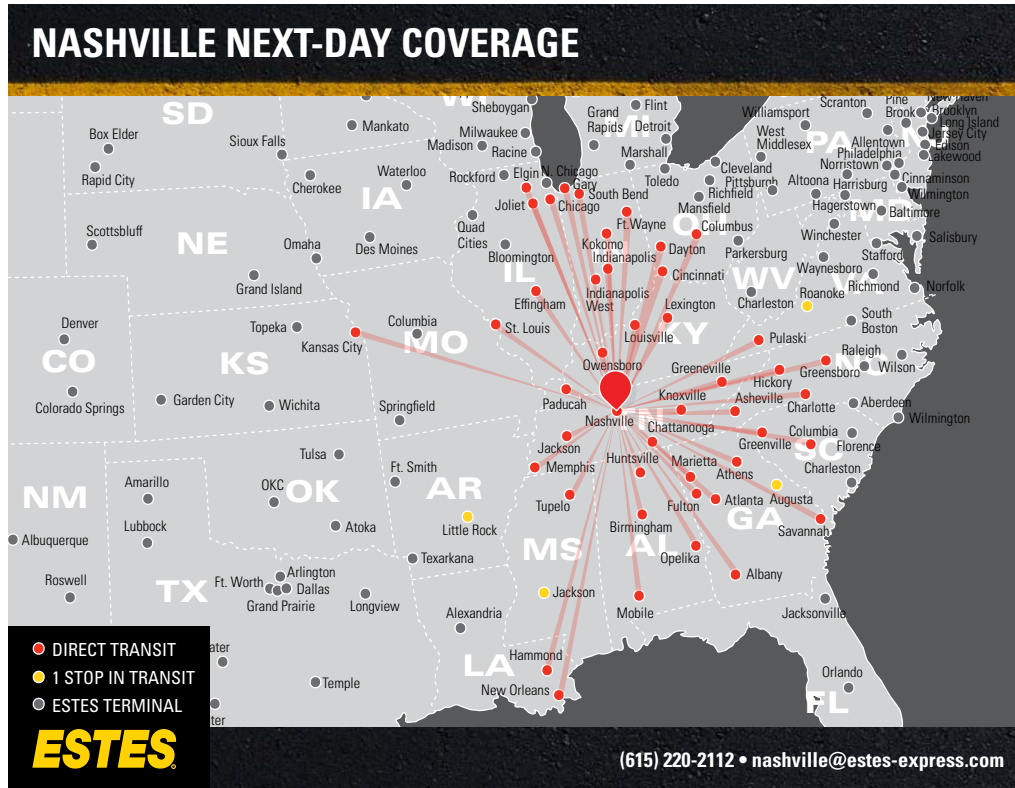

# SHORT-HAUL FREIGHT SHIPPING

Nashville, TN

As one of our 26 hub terminals, Estes' [Nashville facility](#) serves as a central node in our transportation network. With its 182 doors and advanced sorting and routing technology, the Nashville hub processes shipments from multiple origins, then redistributes them for direct runs to and from major U.S. cities like Chicago, Atlanta, Charlotte, Indianapolis, and more!

Ready to make a [short-haul](#) shipment? Whether you're shipping out of our Nashville terminal, or to or from any of its direct points, you'll enjoy:

- » Direct lanes that run every night like clockwork
- » Reduced freight handling and superior reliability
- » Dependable transit times for additional peace of mind

[Learn more](#) about our vast hub-and-terminal network and comprehensive short-haul coverage or give your account manager a call today!

**From short-haul to long-haul, Estes does it all.**